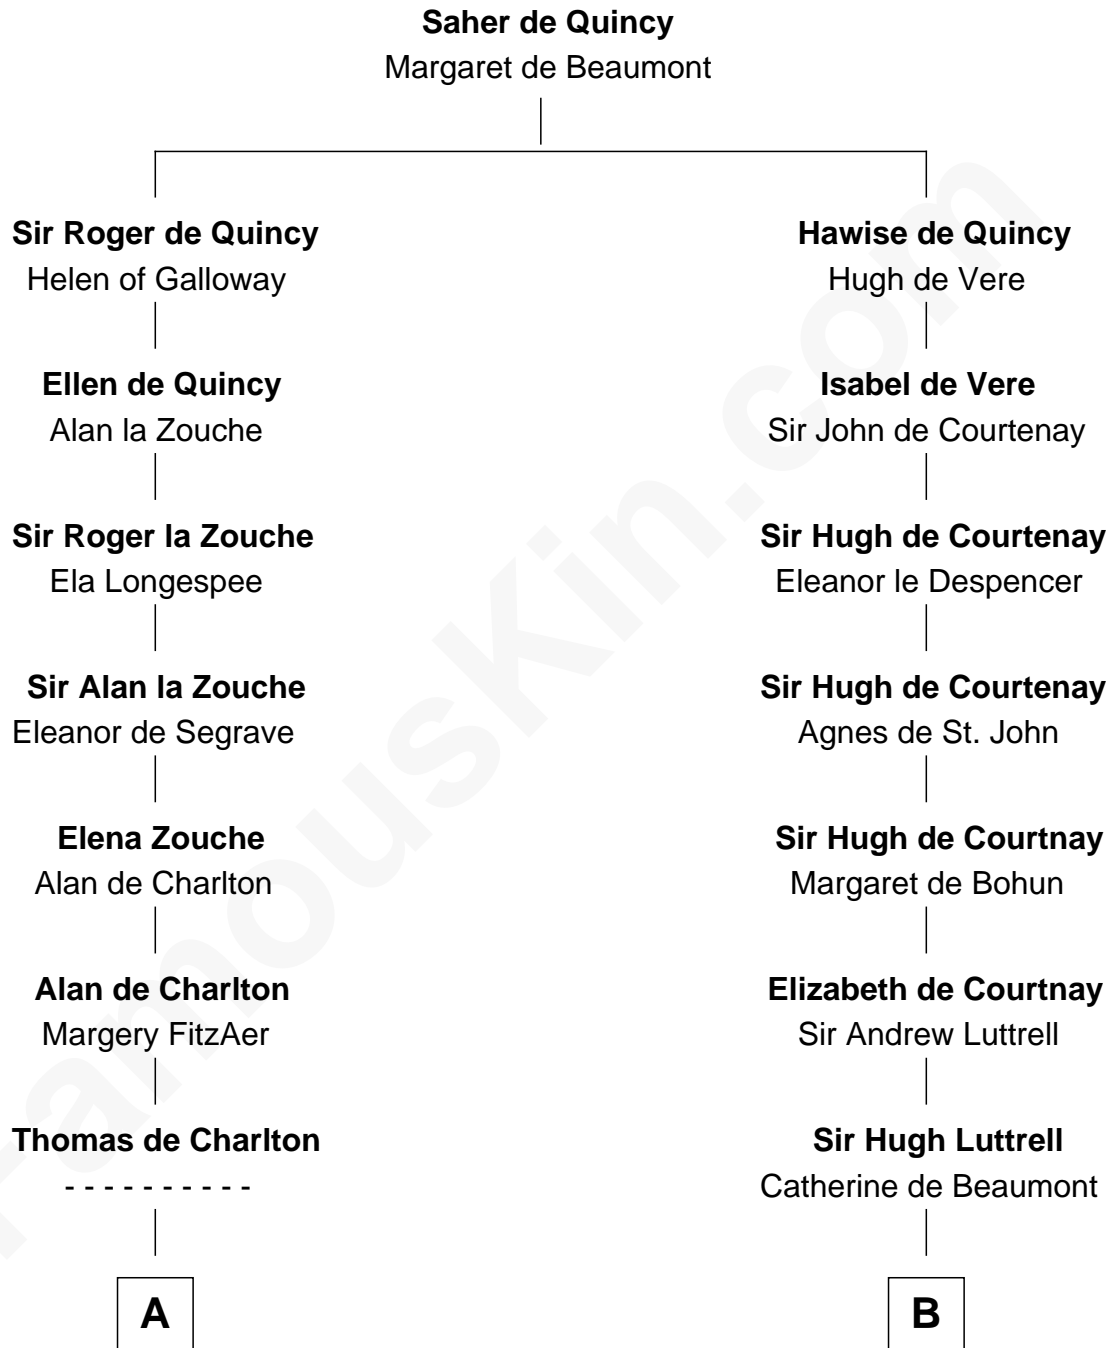

FamousKin.com

Relationship Chart of

Jay Gould

American Railroad "Robber Baron"

17th cousin 4 times removed of

Caleb Brewster

Member of the Culper Spy Ring during the American Revolution

C

—
Eleazer Osborn
Hannah Bulkeley

—
Eleazer Osborn
Sarah Burr

—
Anna Osborn
Abraham Gould

—
John Burr Gould
Mary More

—
Jay Gould
"Robber Baron"

FamousKin.com