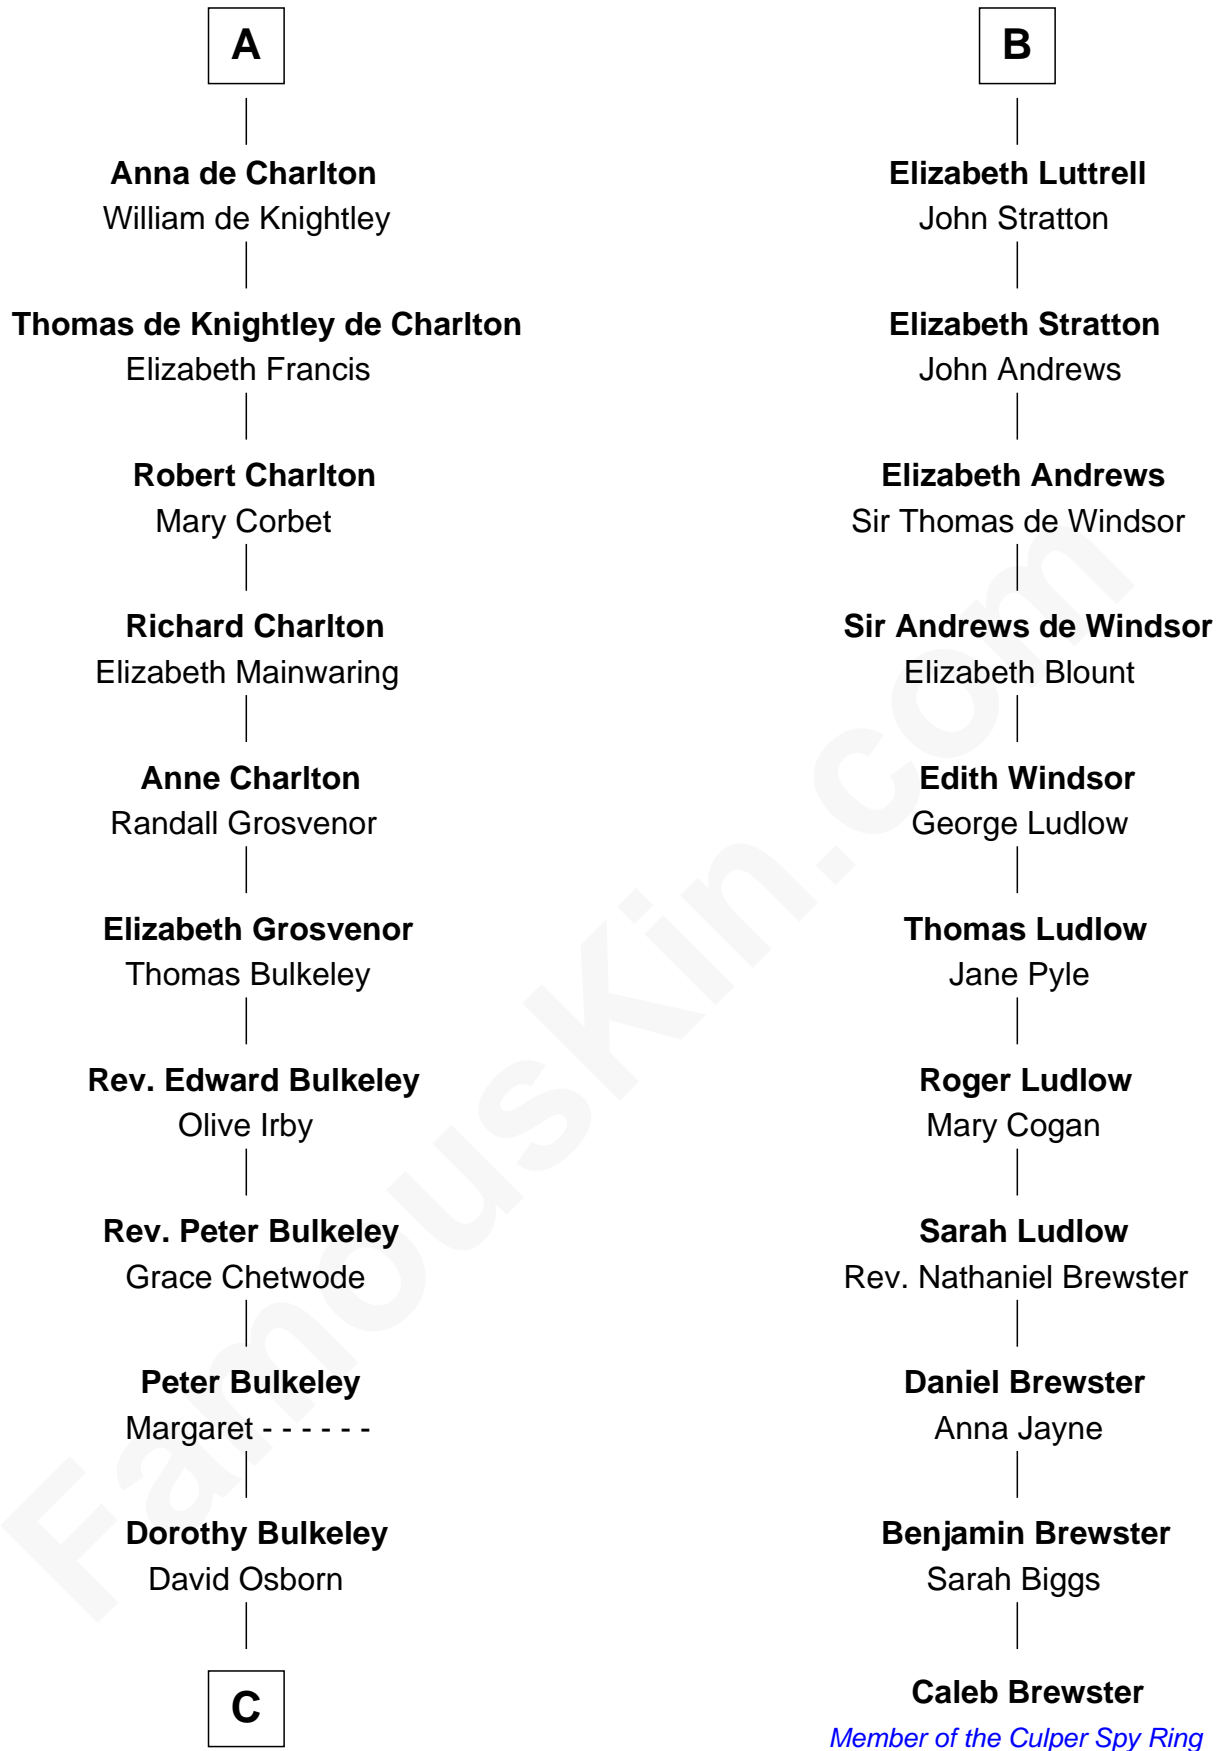

FamousKin.com

Relationship Chart of

Jay Gould

American Railroad "Robber Baron"

17th cousin 4 times removed of

Caleb Brewster

Member of the Culper Spy Ring during the American Revolution

C

—
Eleazer Osborn
Hannah Bulkeley

—
Eleazer Osborn
Sarah Burr

—
Anna Osborn
Abraham Gould

—
John Burr Gould
Mary More

—
Jay Gould
"Robber Baron"

FamousKin.com