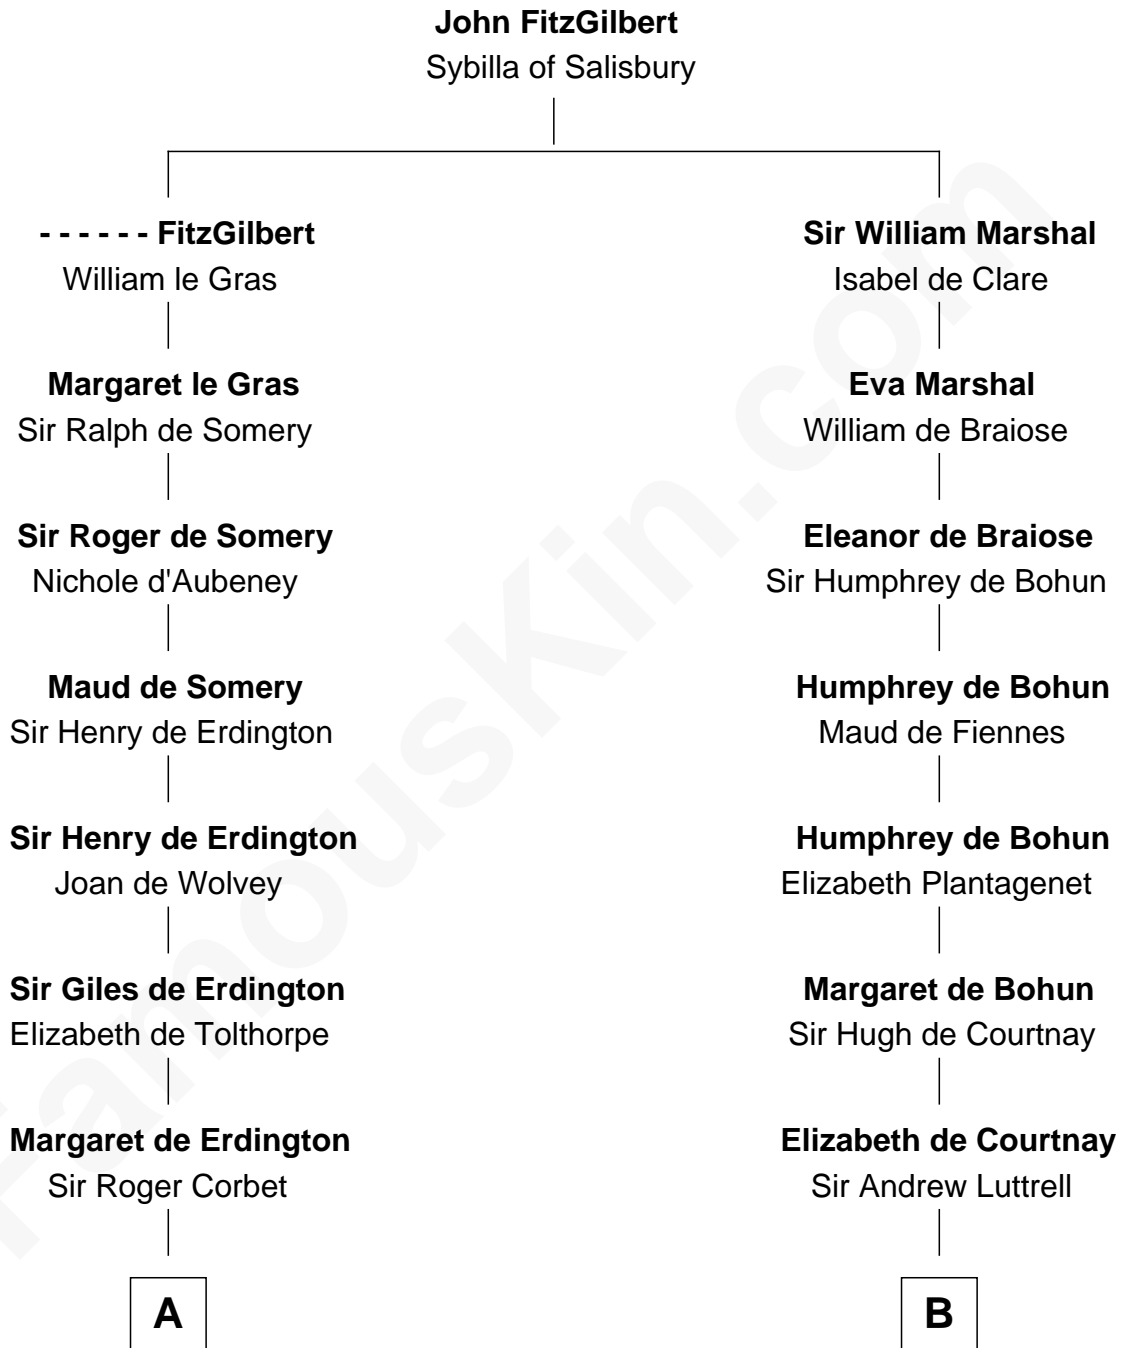

FamousKin.com

Relationship Chart of

Jay Gould

American Railroad "Robber Baron"

18th cousin 2 times removed of

Caleb Brewster

Member of the Culper Spy Ring during the American Revolution

FamousKin.com