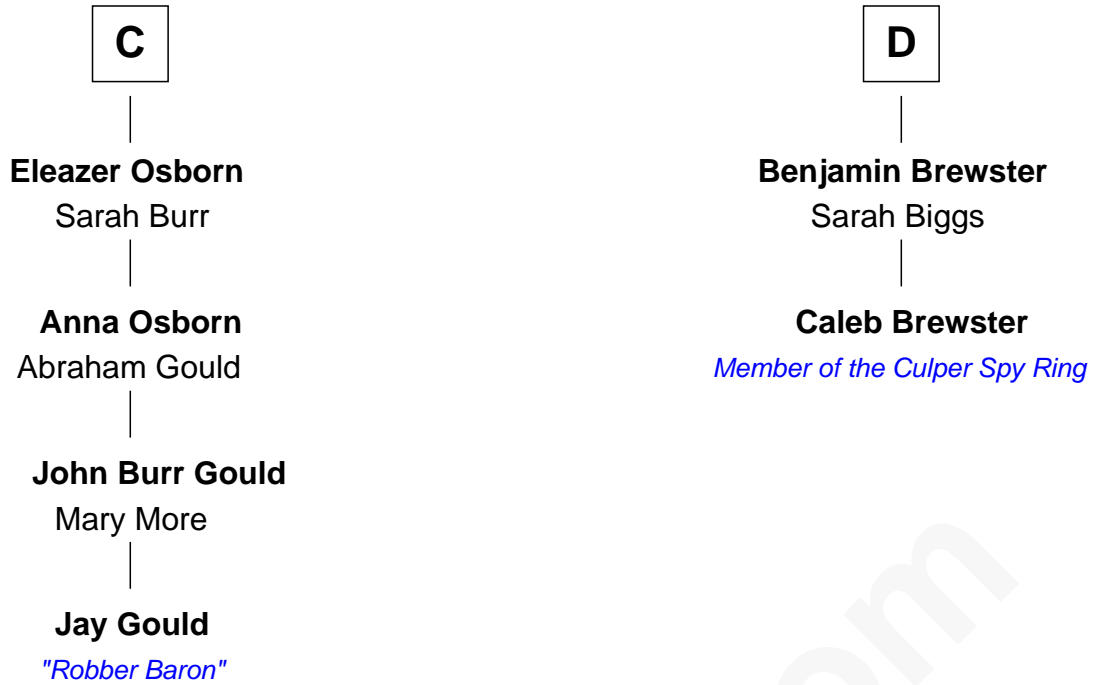

FamousKin.com

Relationship Chart of

Jay Gould

American Railroad "Robber Baron"

18th cousin 2 times removed of

Caleb Brewster

Member of the Culper Spy Ring during the American Revolution

FamousKin.com