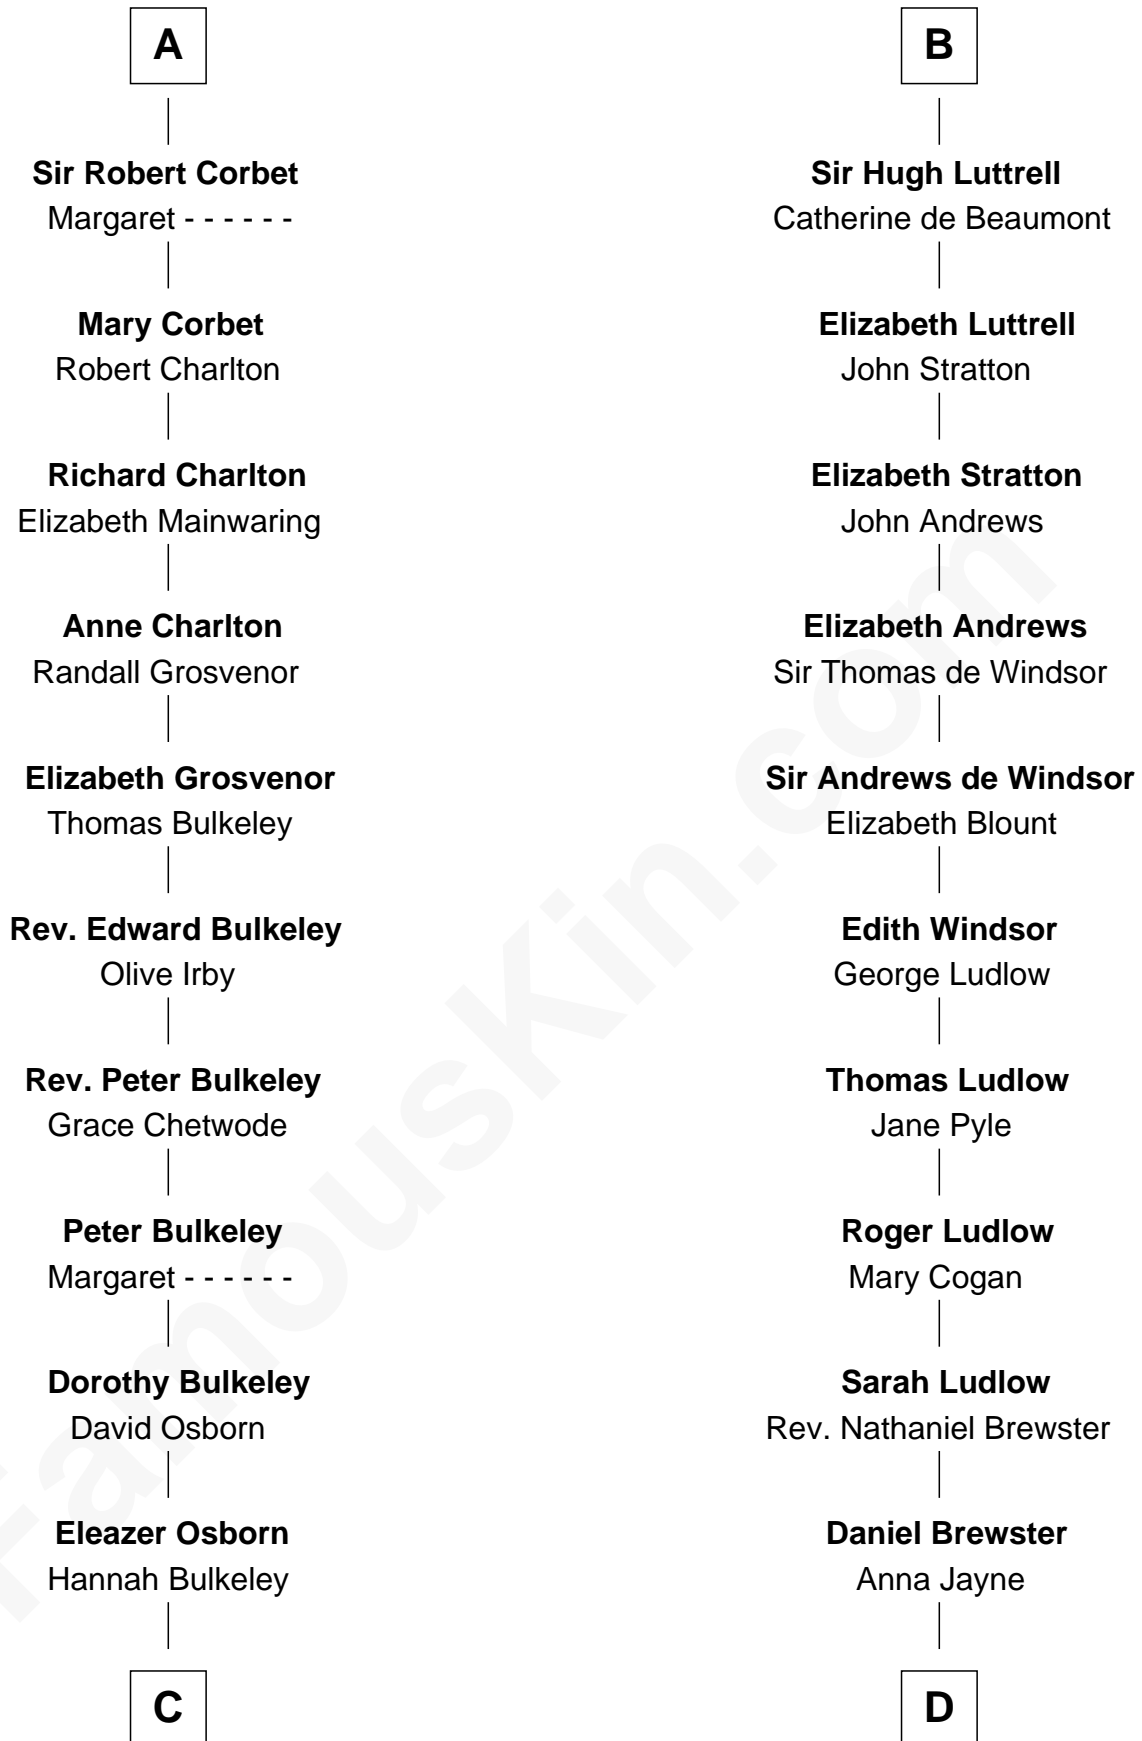

FamousKin.com

Relationship Chart of

Jay Gould

American Railroad "Robber Baron"

18th cousin 2 times removed of

Caleb Brewster

Member of the Culper Spy Ring during the American Revolution

FamousKin.com