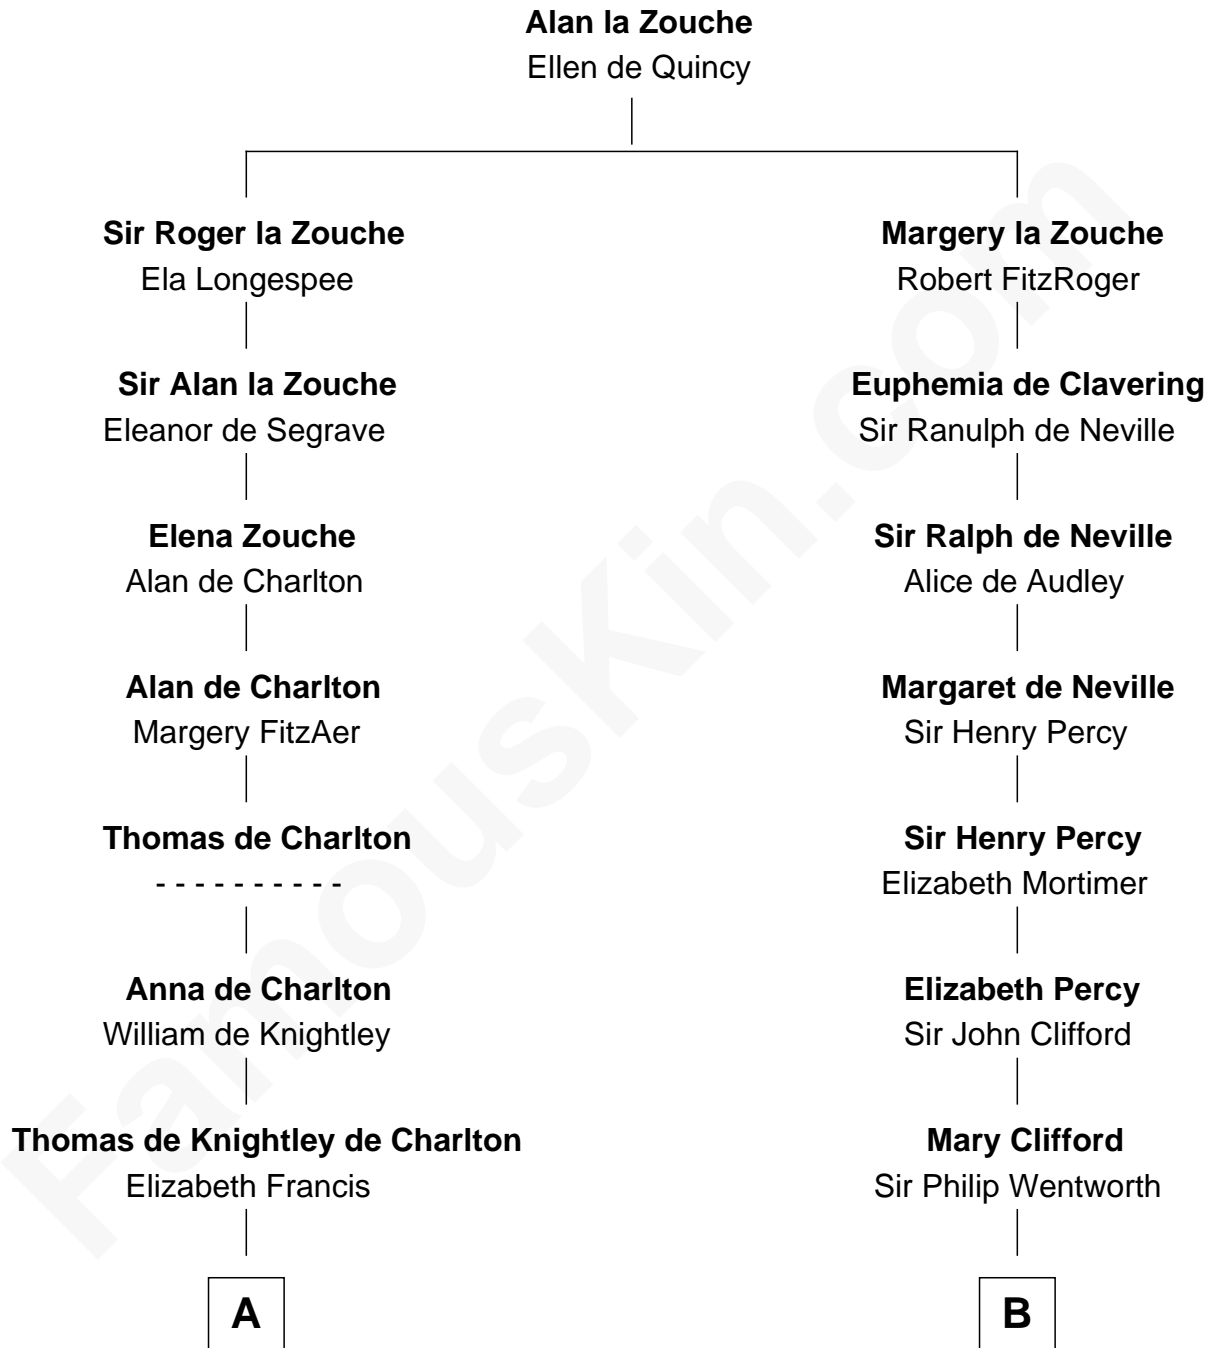

FamousKin.com

Relationship Chart of

Jay Gould

American Railroad "Robber Baron"

15th cousin 4 times removed of

Caesar Rodney

Signer of the Declaration of Independence

C

—
Anna Osborn
Abraham Gould

—
John Burr Gould
Mary More

—
Jay Gould
"Robber Baron"

FamousKin.com