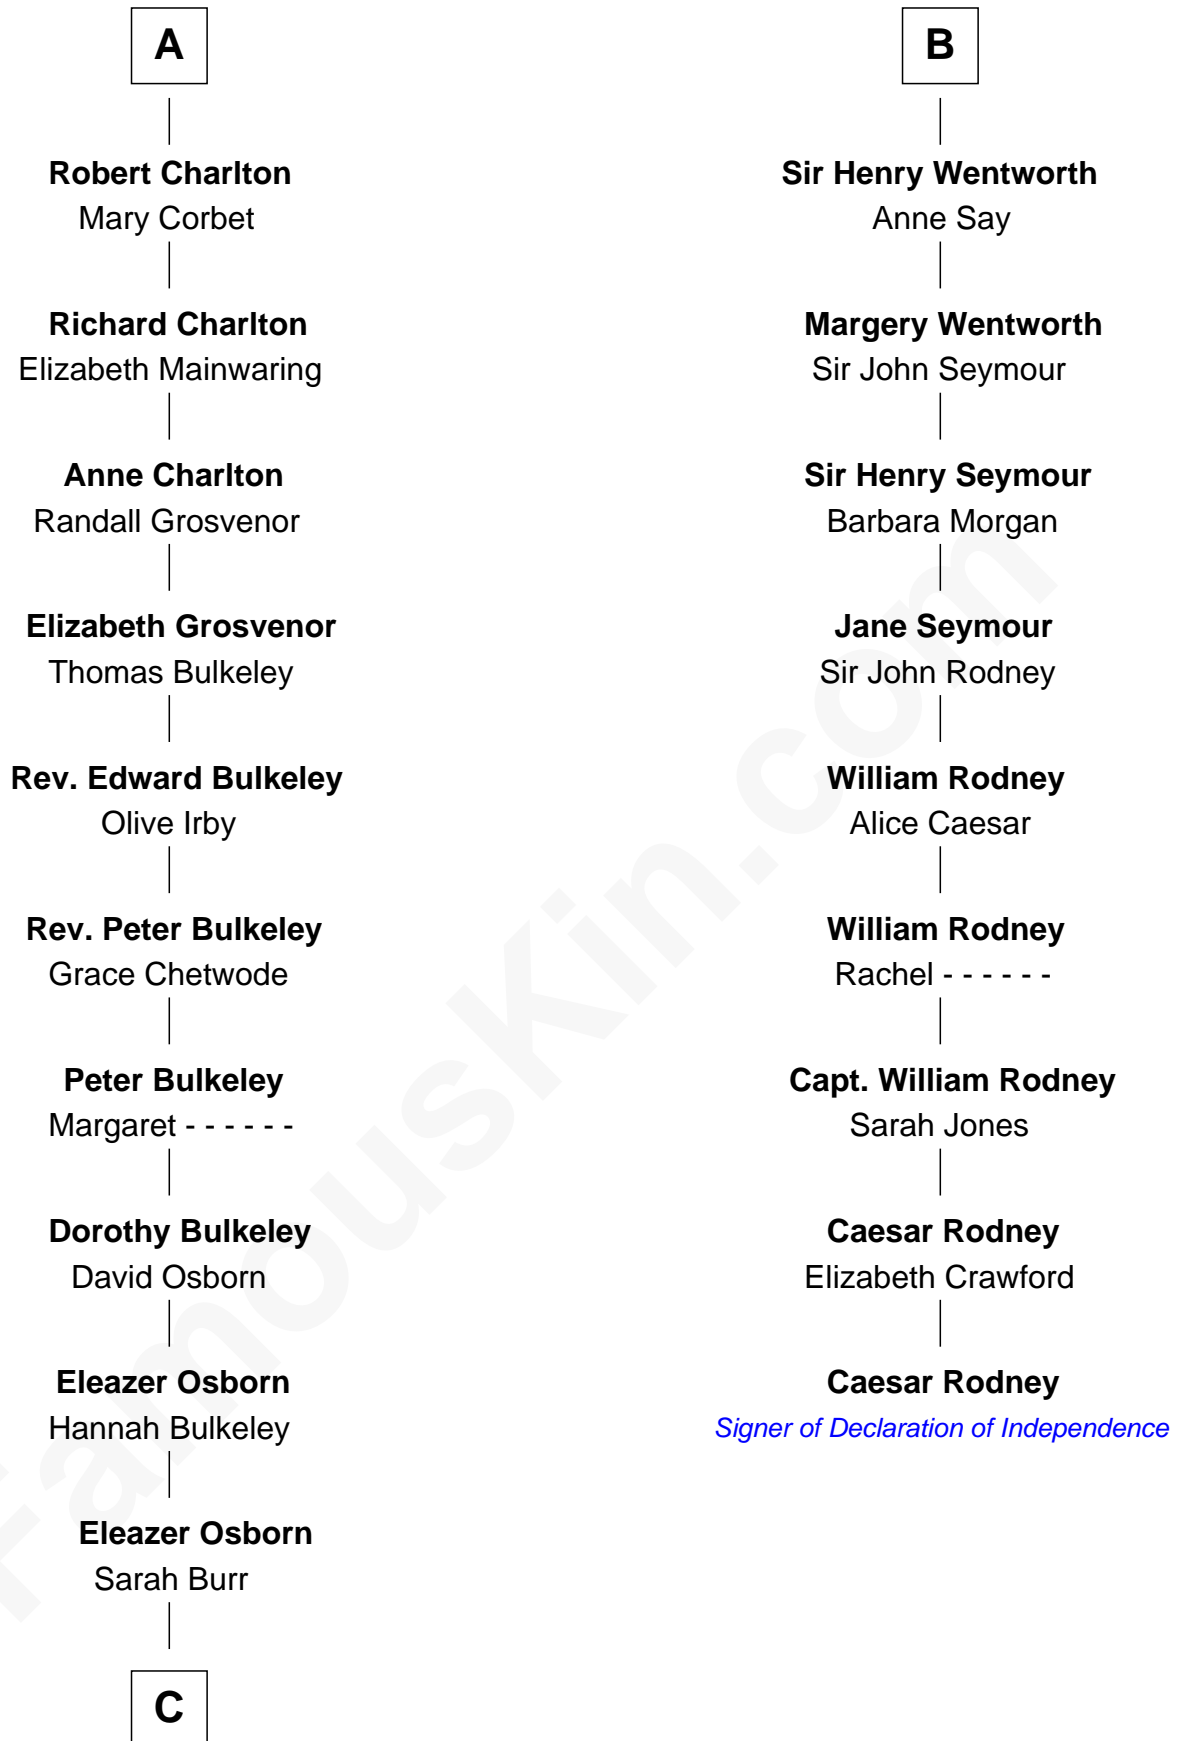

FamousKin.com

Relationship Chart of

Jay Gould

American Railroad "Robber Baron"

15th cousin 4 times removed of

Caesar Rodney

Signer of the Declaration of Independence

C

—
Anna Osborn
Abraham Gould

—
John Burr Gould
Mary More

—
Jay Gould
"Robber Baron"

FamousKin.com