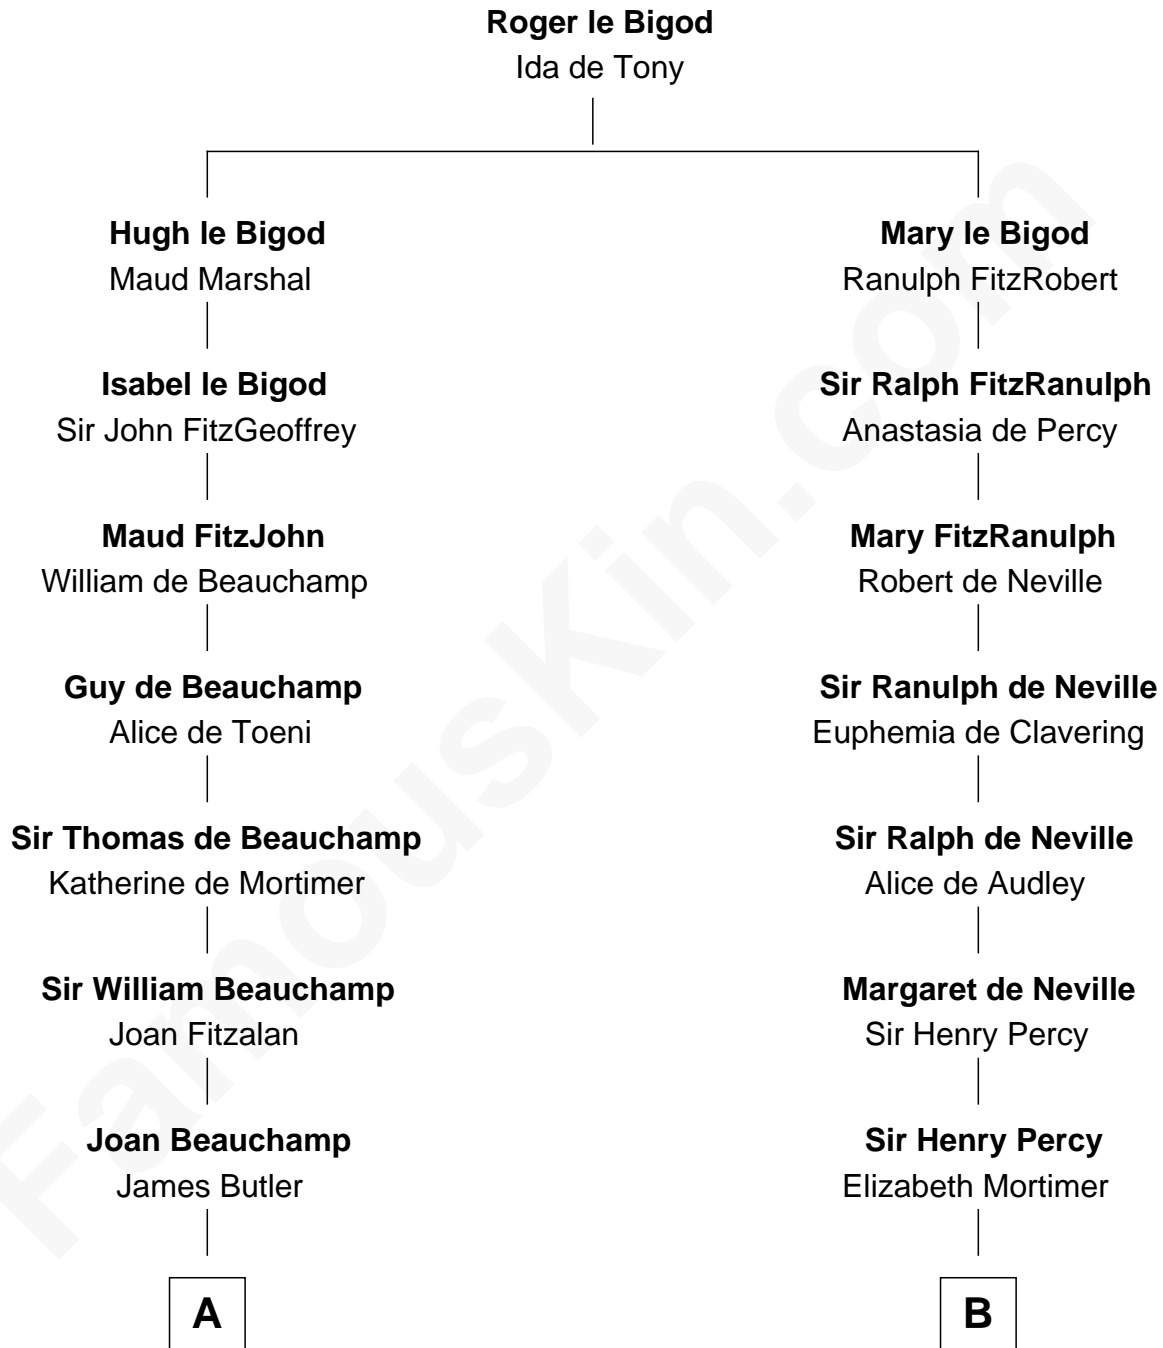

FamousKin.com

Relationship Chart of

Jay Gould

American Railroad "Robber Baron"

17th cousin 3 times removed of

Caesar Rodney

Signer of the Declaration of Independence

C

—
Eleazer Osborn

Sarah Burr

—
Anna Osborn

Abraham Gould

—
John Burr Gould

Mary More

—
Jay Gould

"Robber Baron"