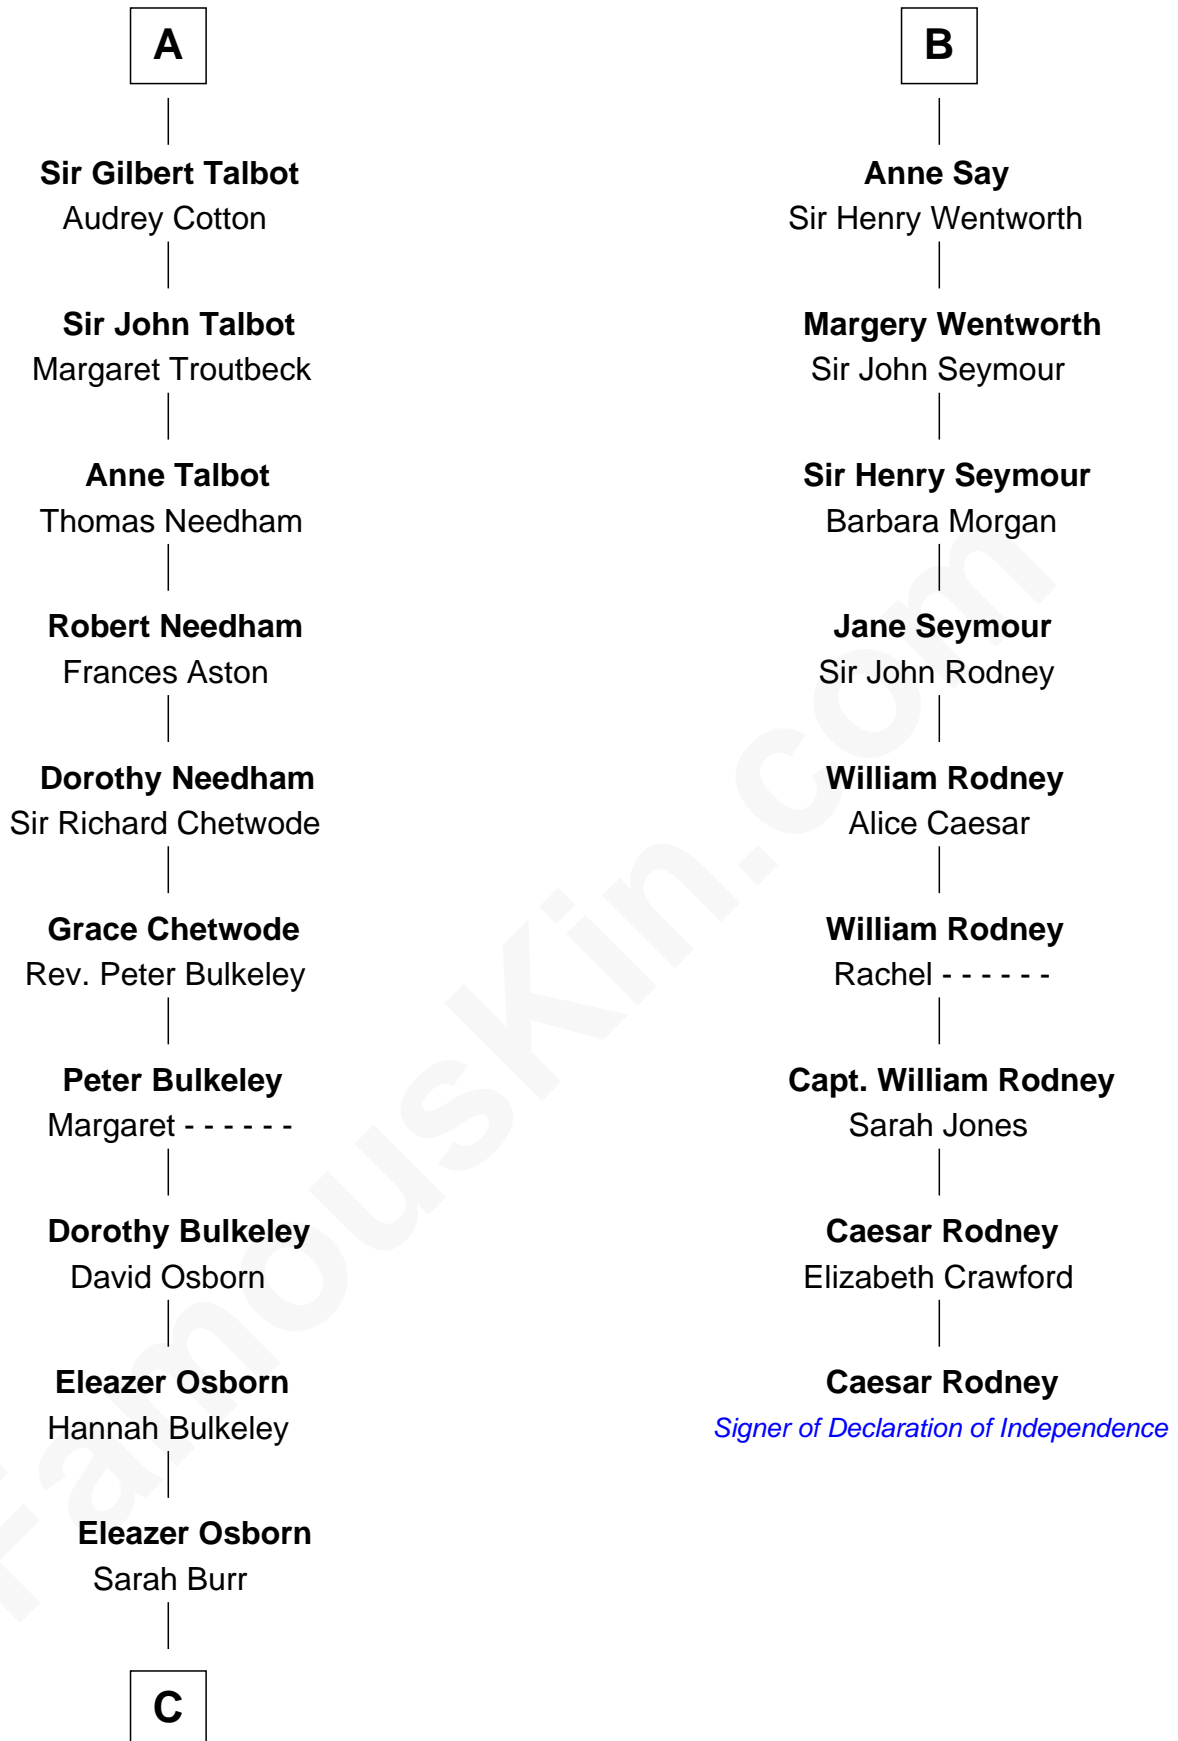

FamousKin.com

Relationship Chart of

Jay Gould

American Railroad "Robber Baron"

15th cousin 4 times removed of

Caesar Rodney

Signer of the Declaration of Independence

Sir Humphrey de Bohun

Maud of Eu

C

—
Anna Osborn
Abraham Gould

—
John Burr Gould
Mary More

—
Jay Gould
"Robber Baron"

FamousKin.com