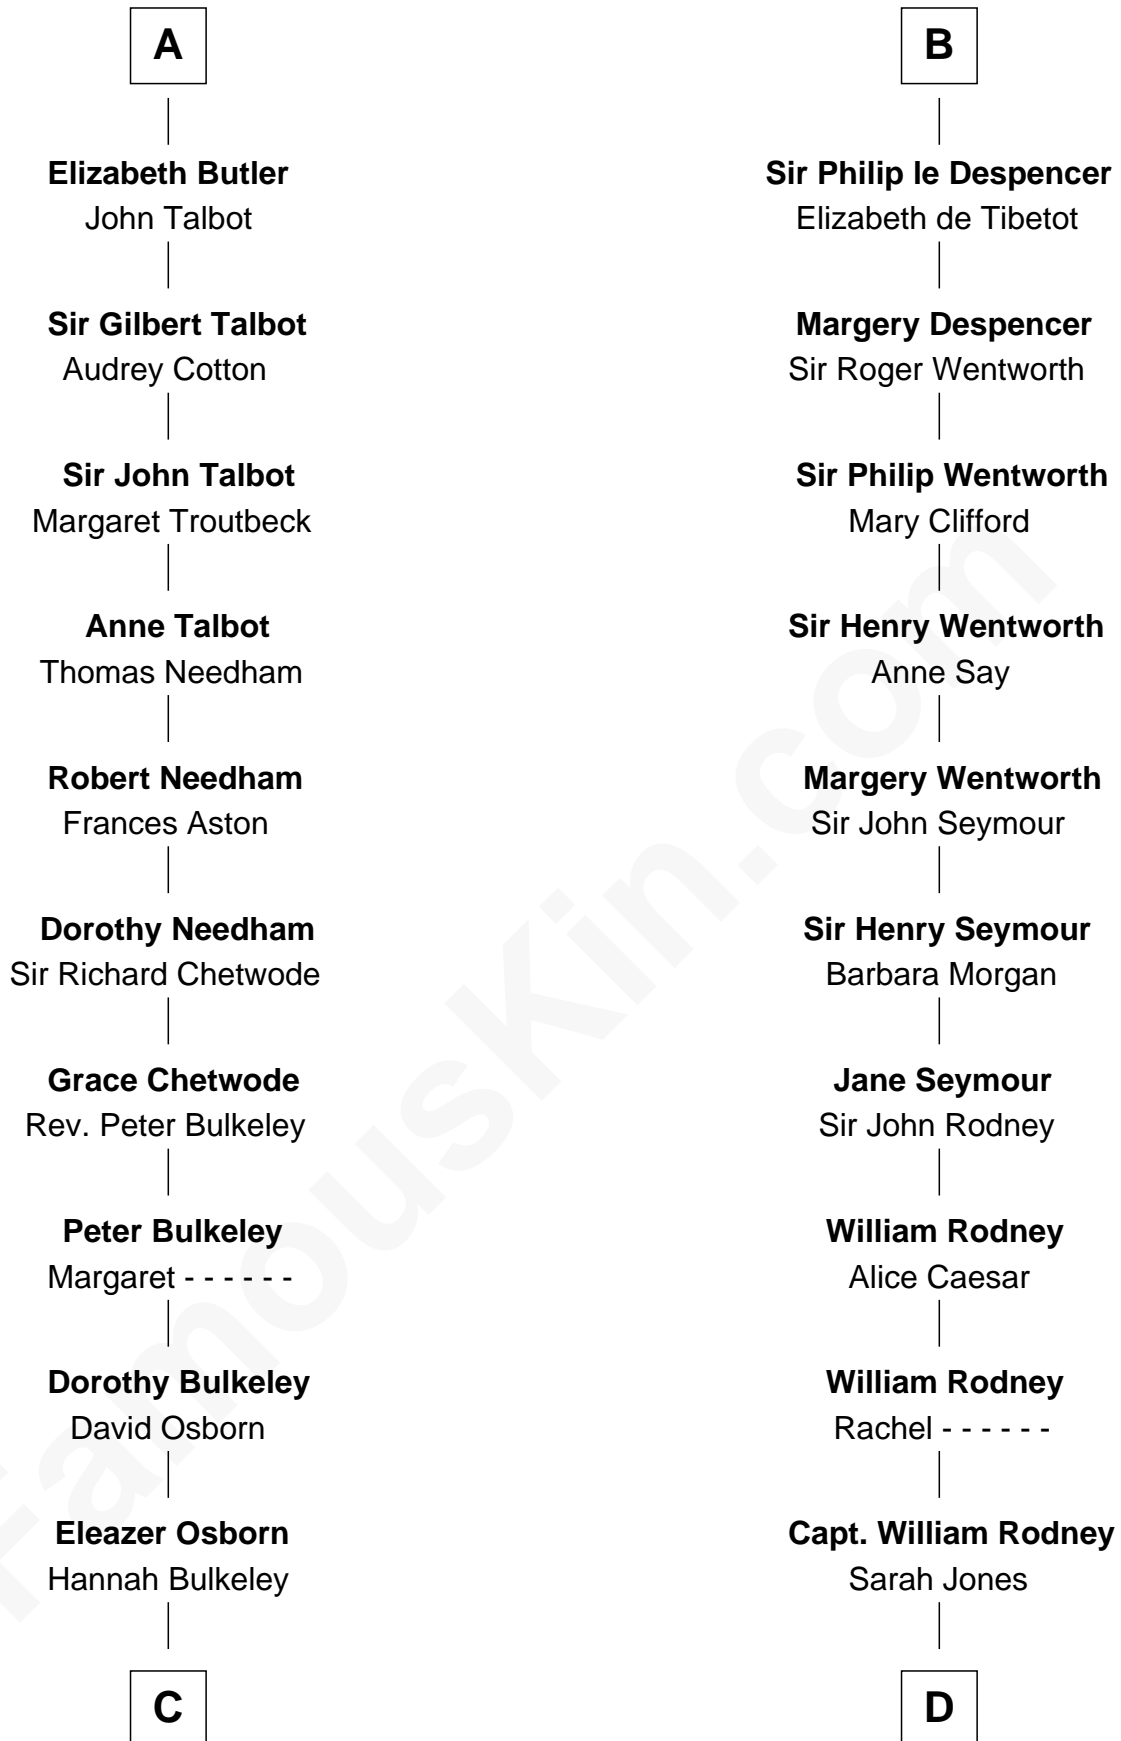

## Relationship Chart of

### Jay Gould

American Railroad "Robber Baron"

18th cousin 2 times removed of

**Caesar Rodney**

Signer of the Declaration of Independence

**C**

**Eleazer Osborn**  
Sarah Burr

**Anna Osborn**  
Abraham Gould

**John Burr Gould**  
Mary More

**Jay Gould**  
*"Robber Baron"*

**D**

**Caesar Rodney**  
Elizabeth Crawford

**Caesar Rodney**  
*Signer of Declaration of Independence*

FamousKin.com