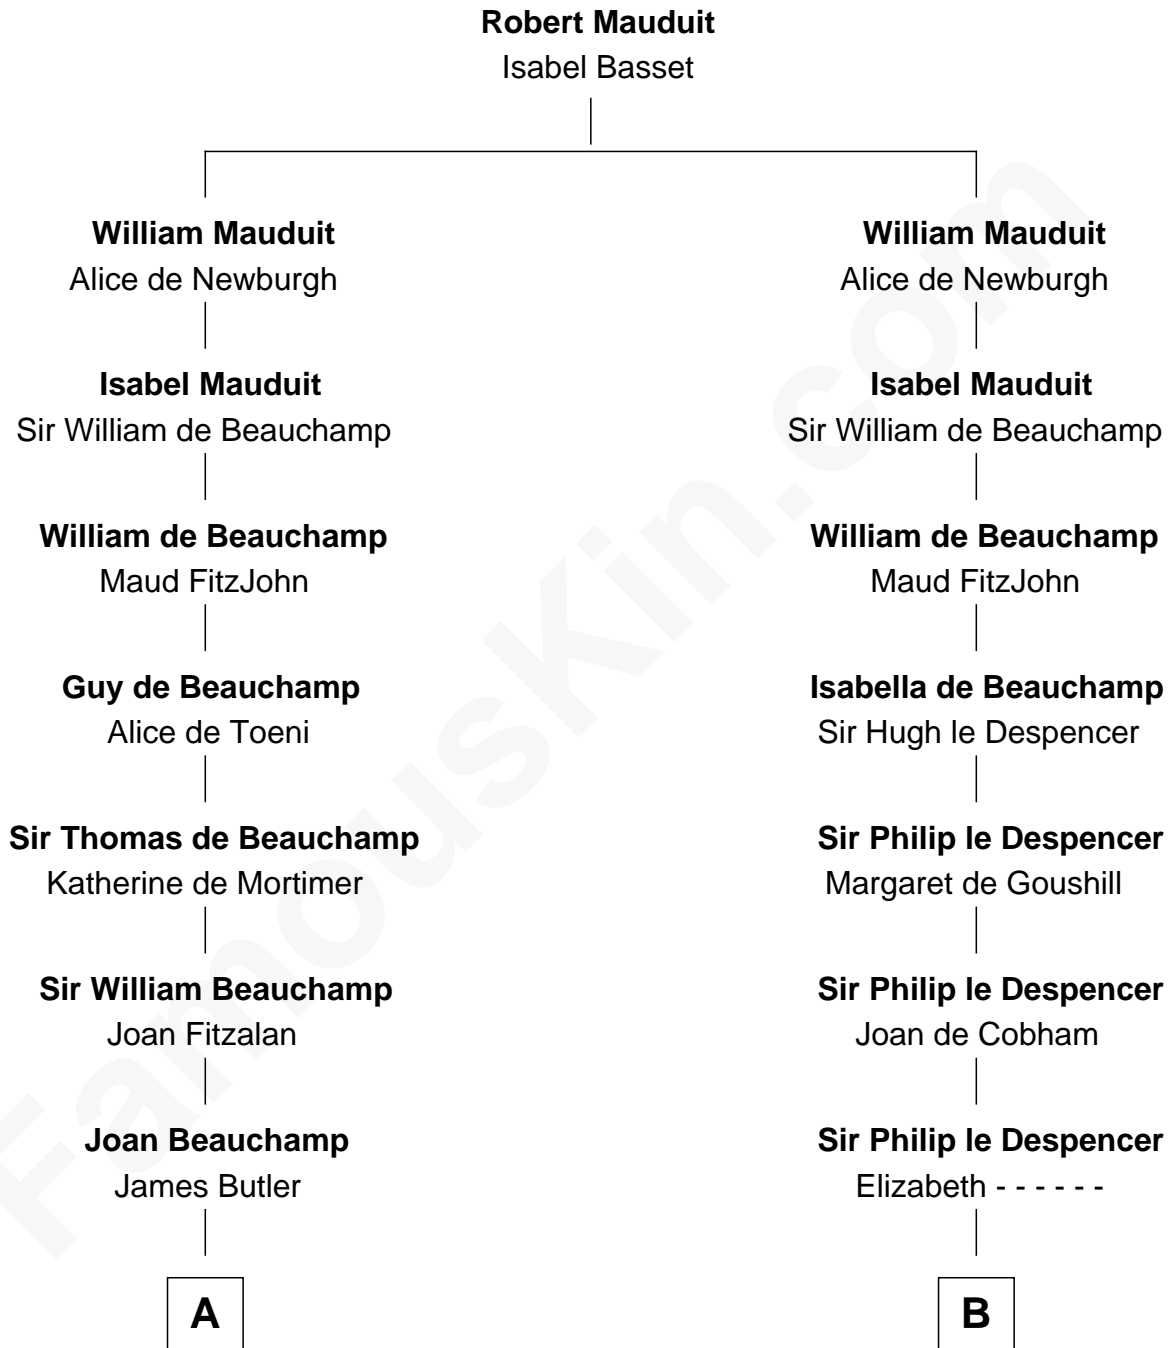

## Relationship Chart of

### Jay Gould

American Railroad "Robber Baron"

18th cousin 2 times removed of

**Caesar Rodney**

Signer of the Declaration of Independence

**C**

**Eleazer Osborn**  
Sarah Burr

**Anna Osborn**  
Abraham Gould

**John Burr Gould**  
Mary More

**Jay Gould**  
*"Robber Baron"*

**D**

**Caesar Rodney**  
Elizabeth Crawford

**Caesar Rodney**  
*Signer of Declaration of Independence*

FamousKin.com