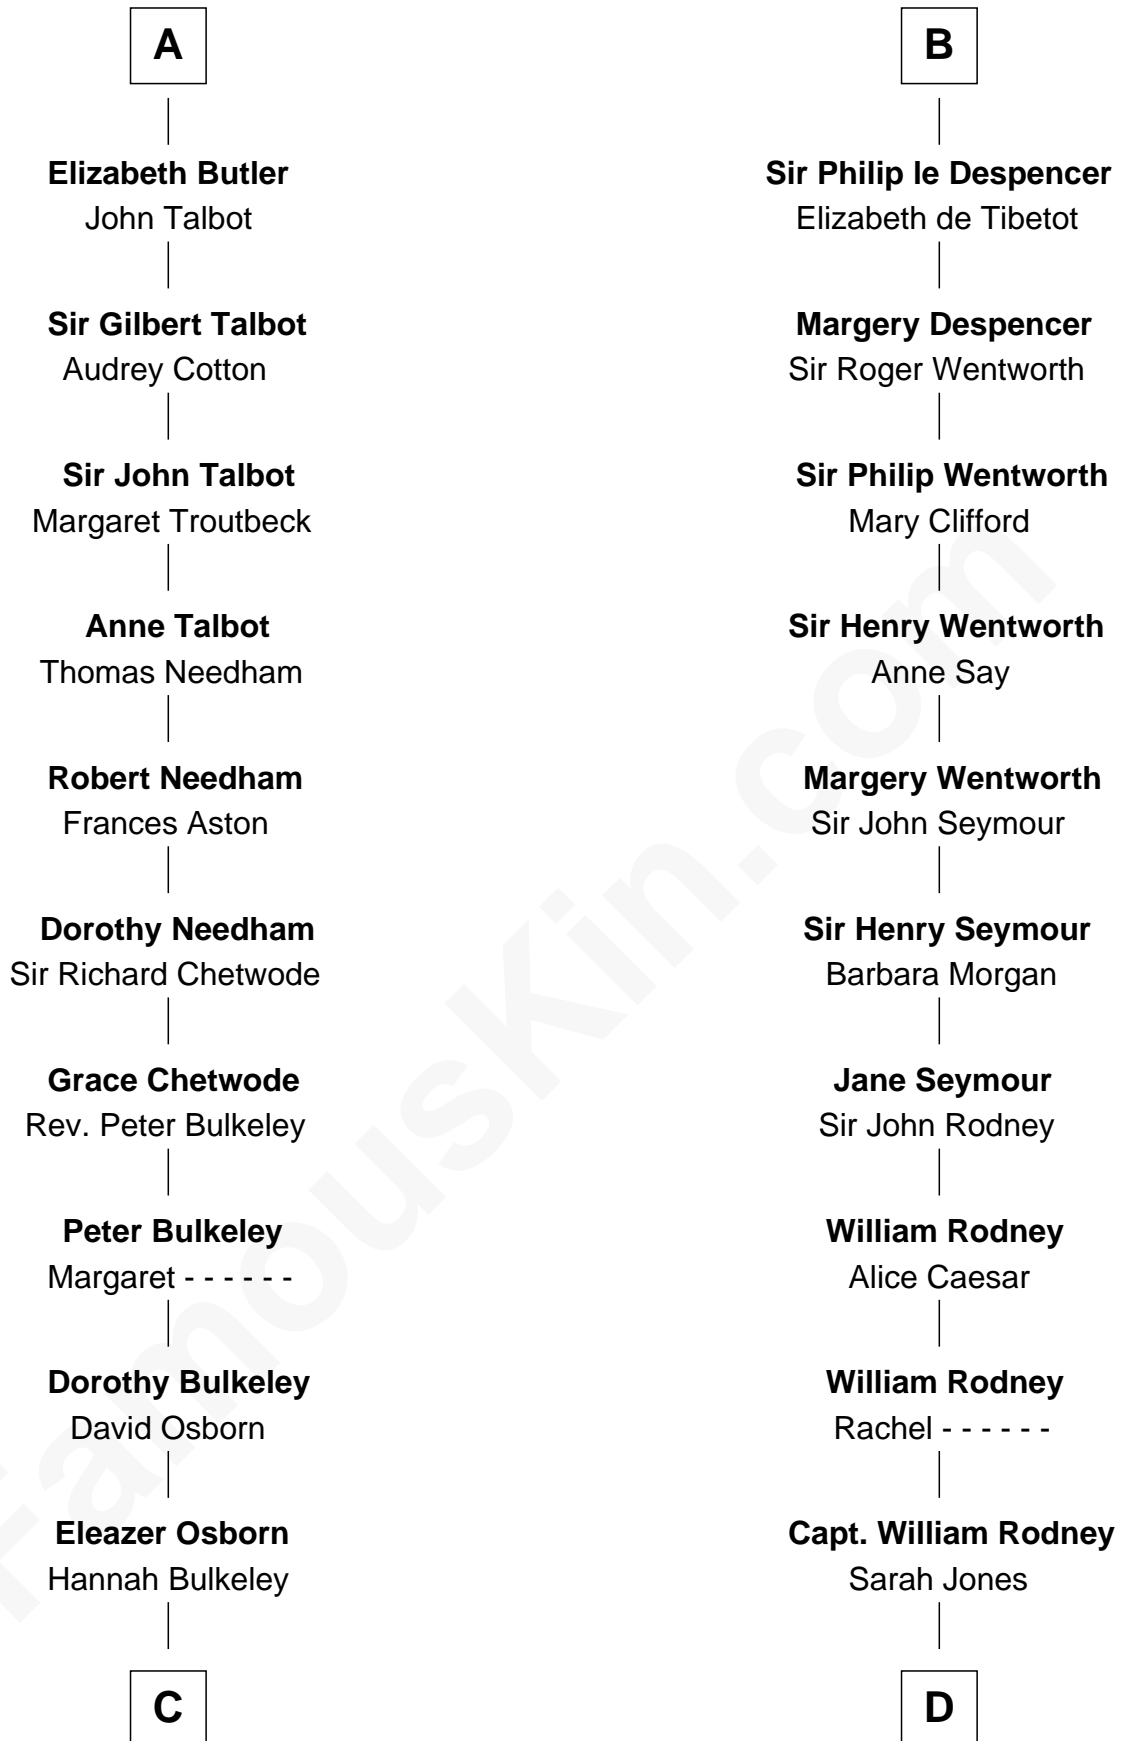

FamousKin.com

Relationship Chart of

Jay Gould

American Railroad "Robber Baron"

18th cousin 2 times removed of

Caesar Rodney

Signer of the Declaration of Independence

C

Eleazer Osborn
Sarah Burr

Anna Osborn
Abraham Gould

John Burr Gould
Mary More

Jay Gould
"Robber Baron"

D

Caesar Rodney
Elizabeth Crawford

Caesar Rodney
Signer of Declaration of Independence

FamousKin.com