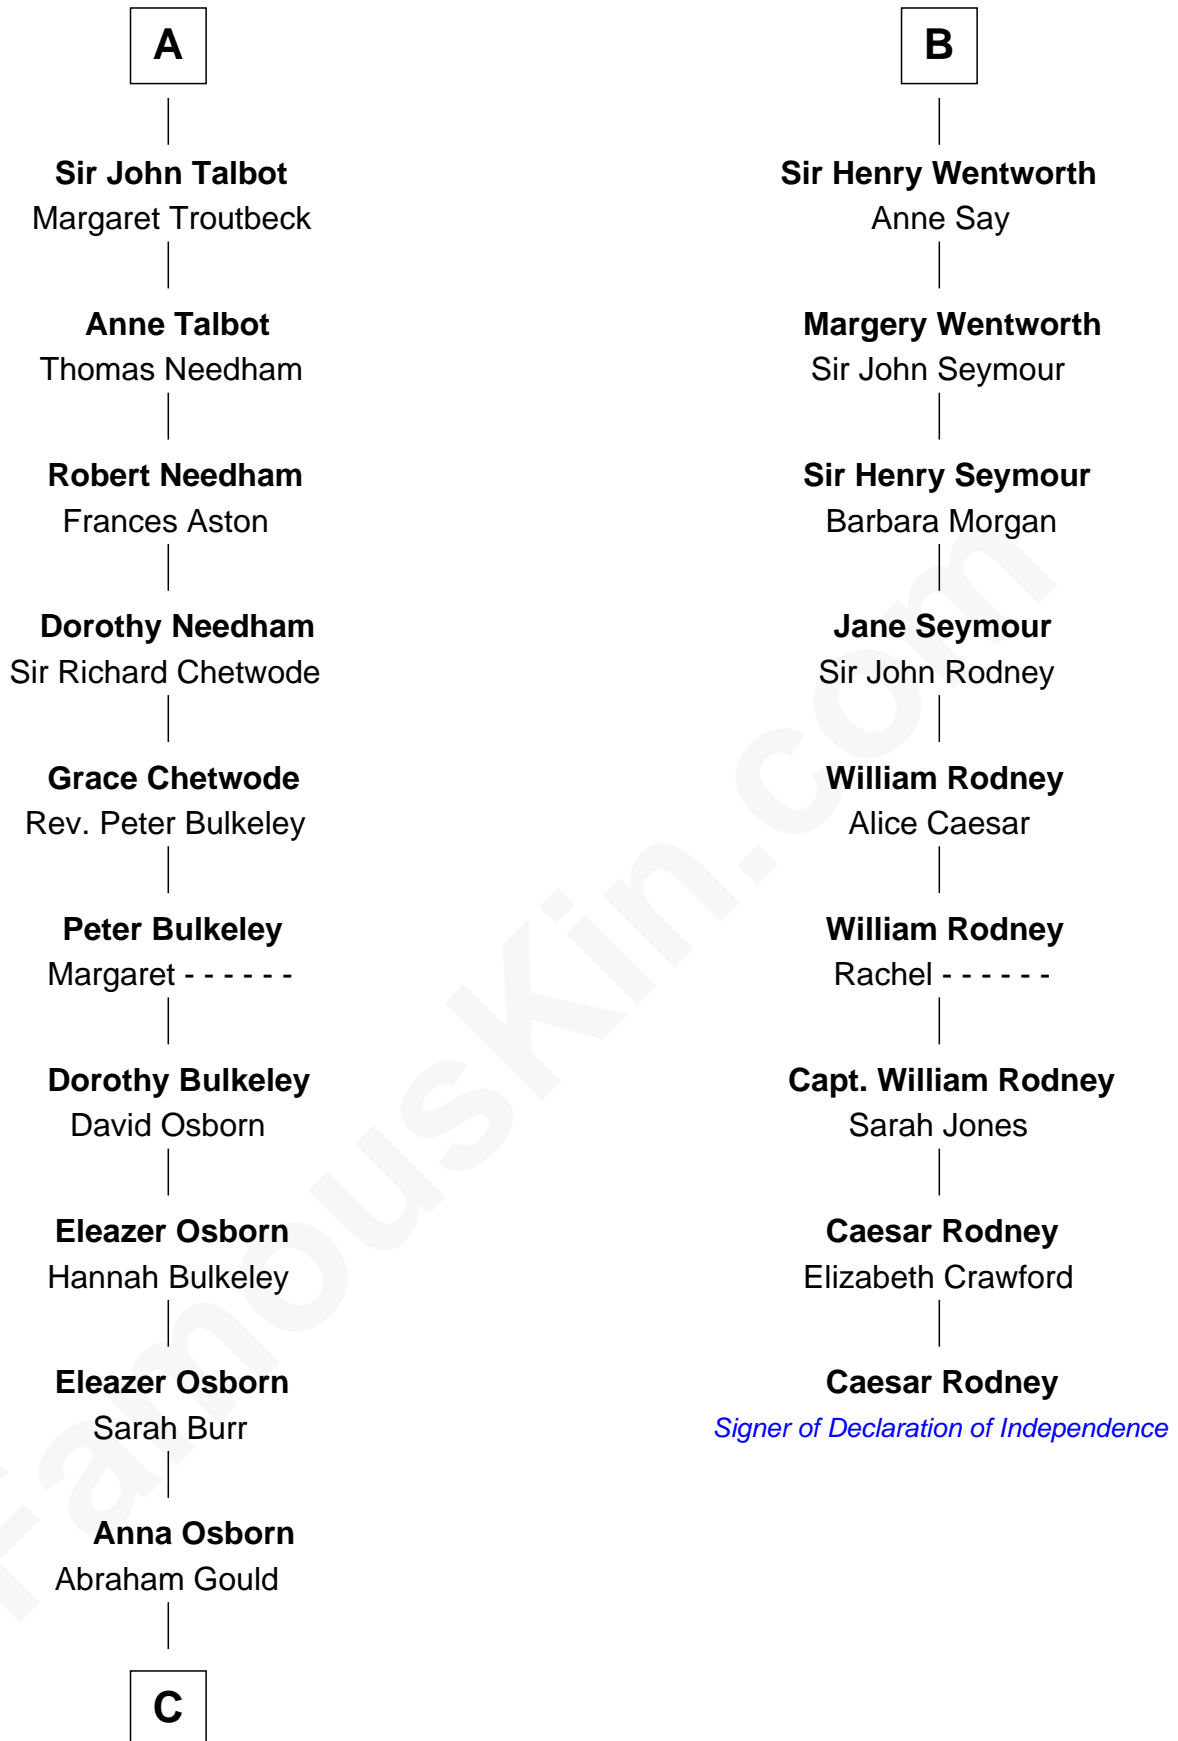

FamousKin.com

Relationship Chart of

Jay Gould

American Railroad "Robber Baron"

15th cousin 3 times removed of

Caesar Rodney

Signer of the Declaration of Independence

C

—
John Burr Gould

Mary More

—
Jay Gould

"Robber Baron"

FamousKin.com