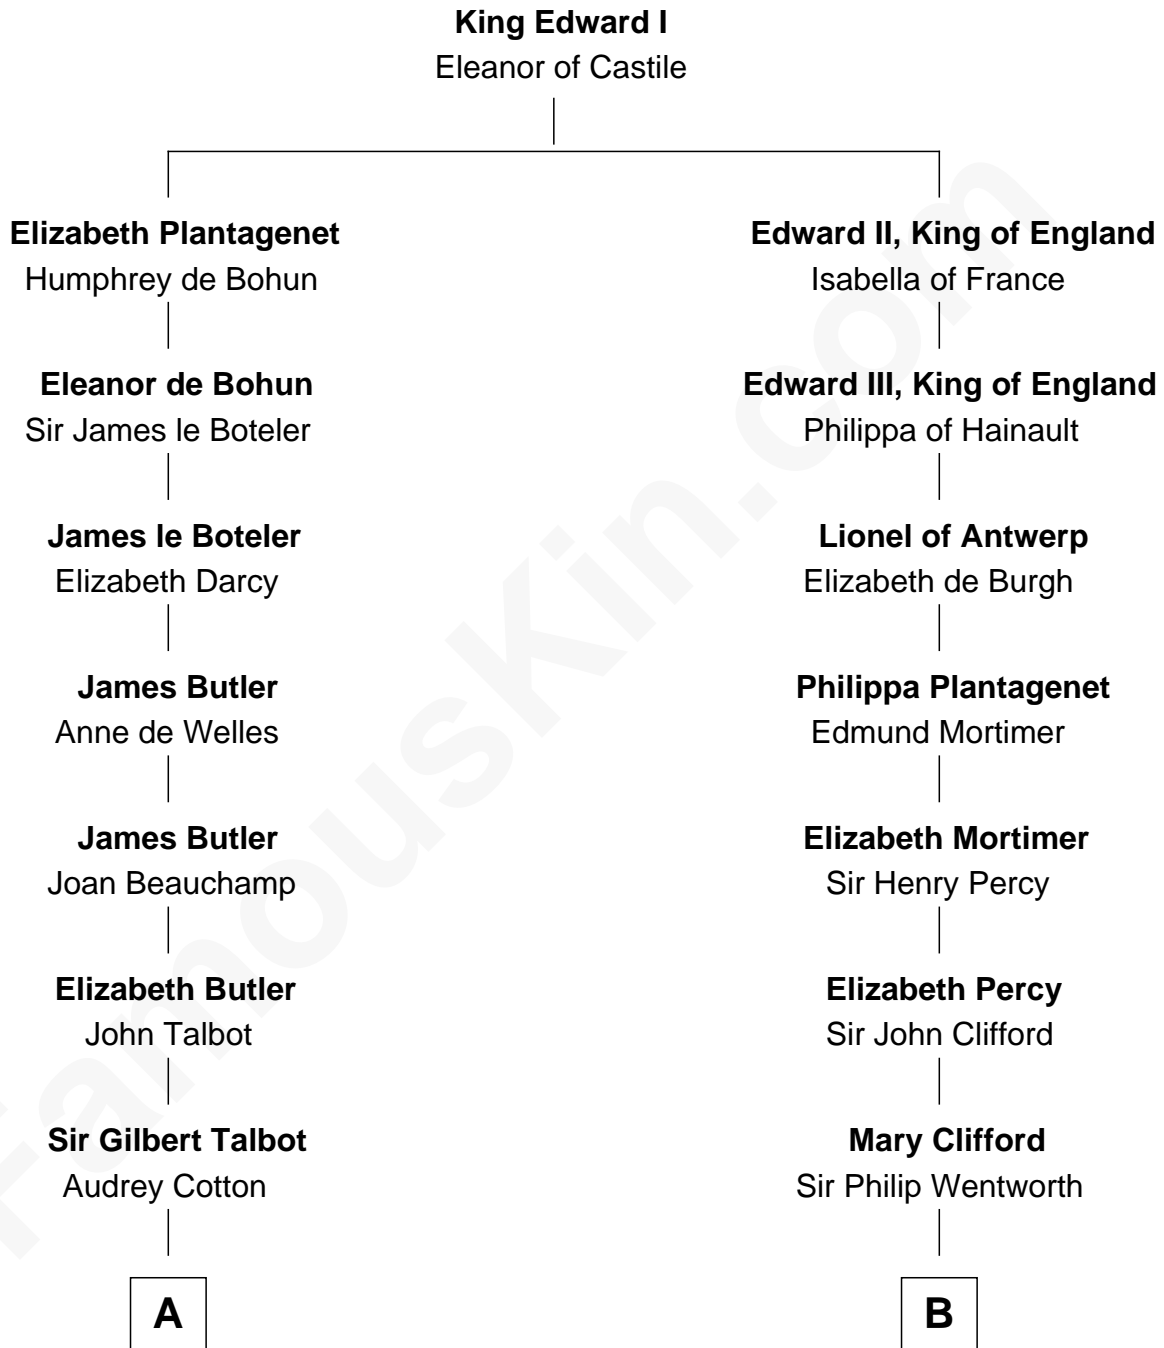

FamousKin.com

Relationship Chart of

Jay Gould

American Railroad "Robber Baron"

15th cousin 3 times removed of

Caesar Rodney

Signer of the Declaration of Independence

C

—
John Burr Gould

Mary More

—
Jay Gould

"Robber Baron"

FamousKin.com