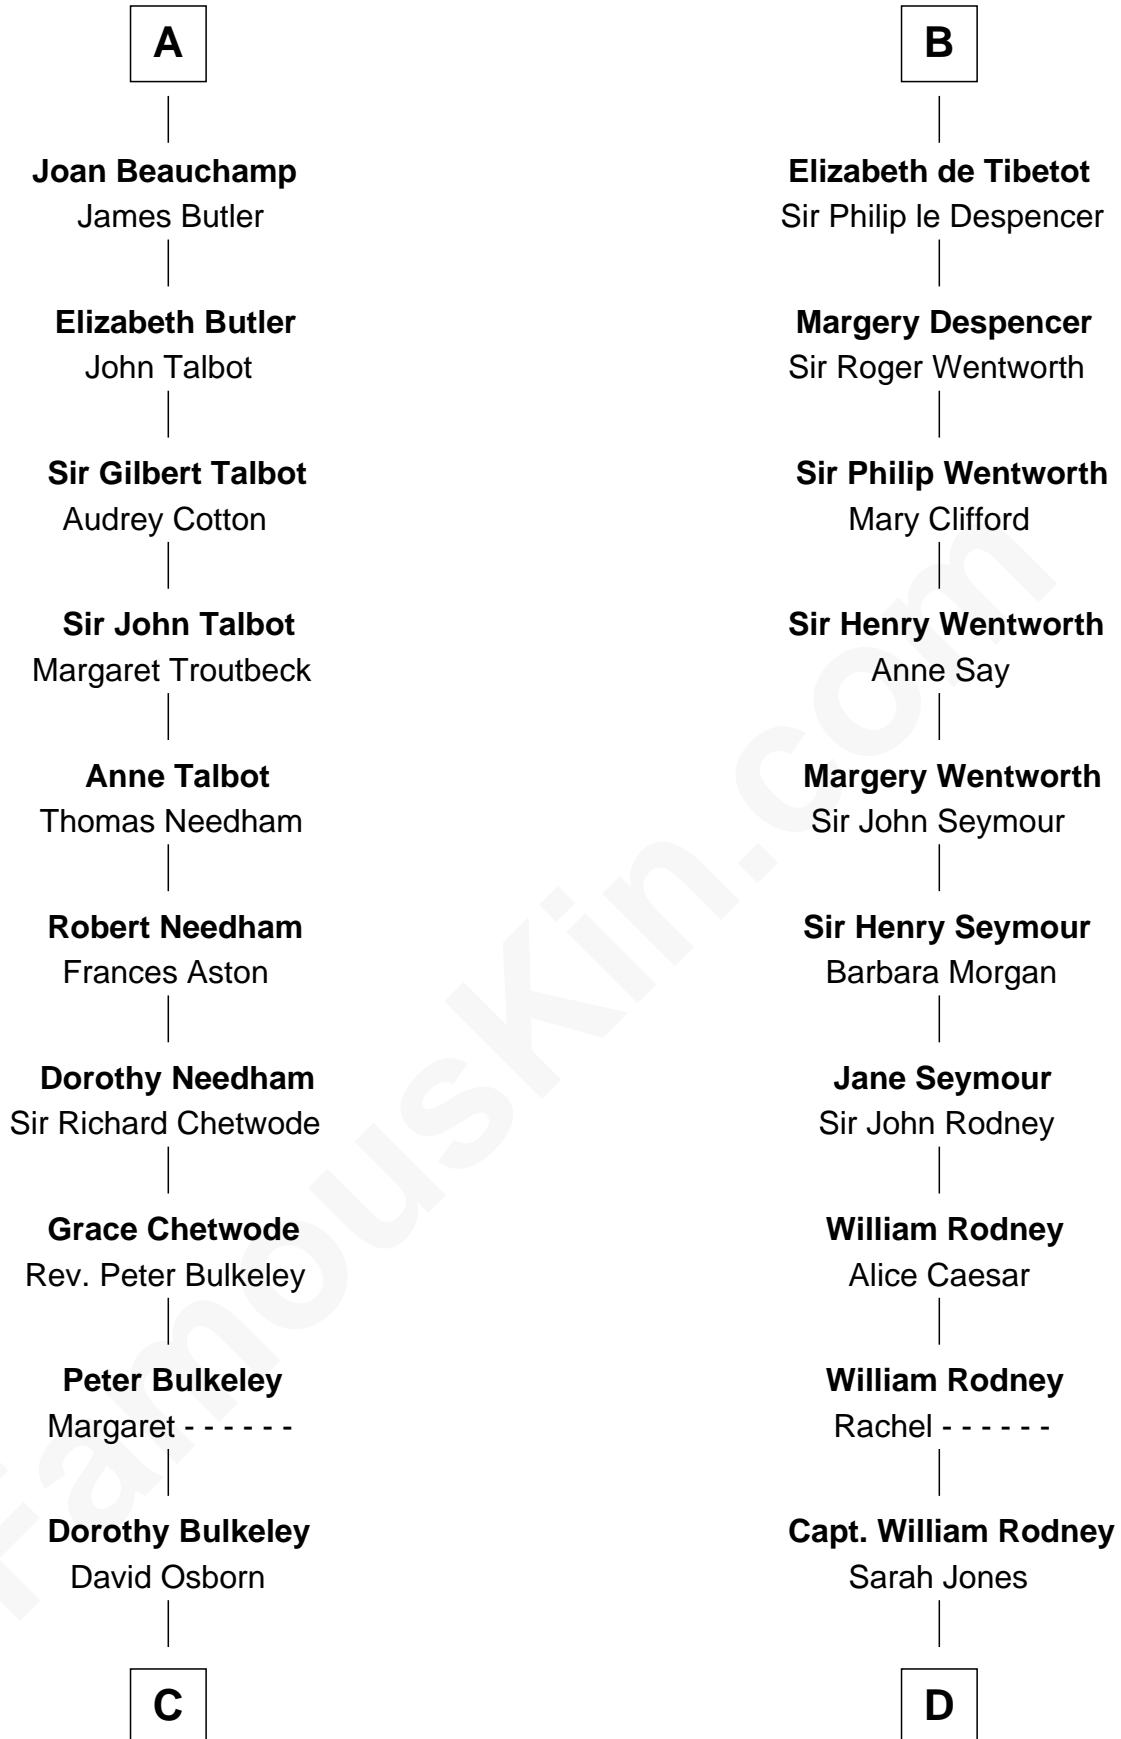

FamousKin.com

Relationship Chart of

Jay Gould

American Railroad "Robber Baron"

18th cousin 3 times removed of

Caesar Rodney

Signer of the Declaration of Independence

C

Eleazer Osborn
Hannah Bulkeley

Eleazer Osborn
Sarah Burr

Anna Osborn
Abraham Gould

John Burr Gould
Mary More

Jay Gould
"Robber Baron"

D

Caesar Rodney
Elizabeth Crawford

Caesar Rodney
Signer of Declaration of Independence