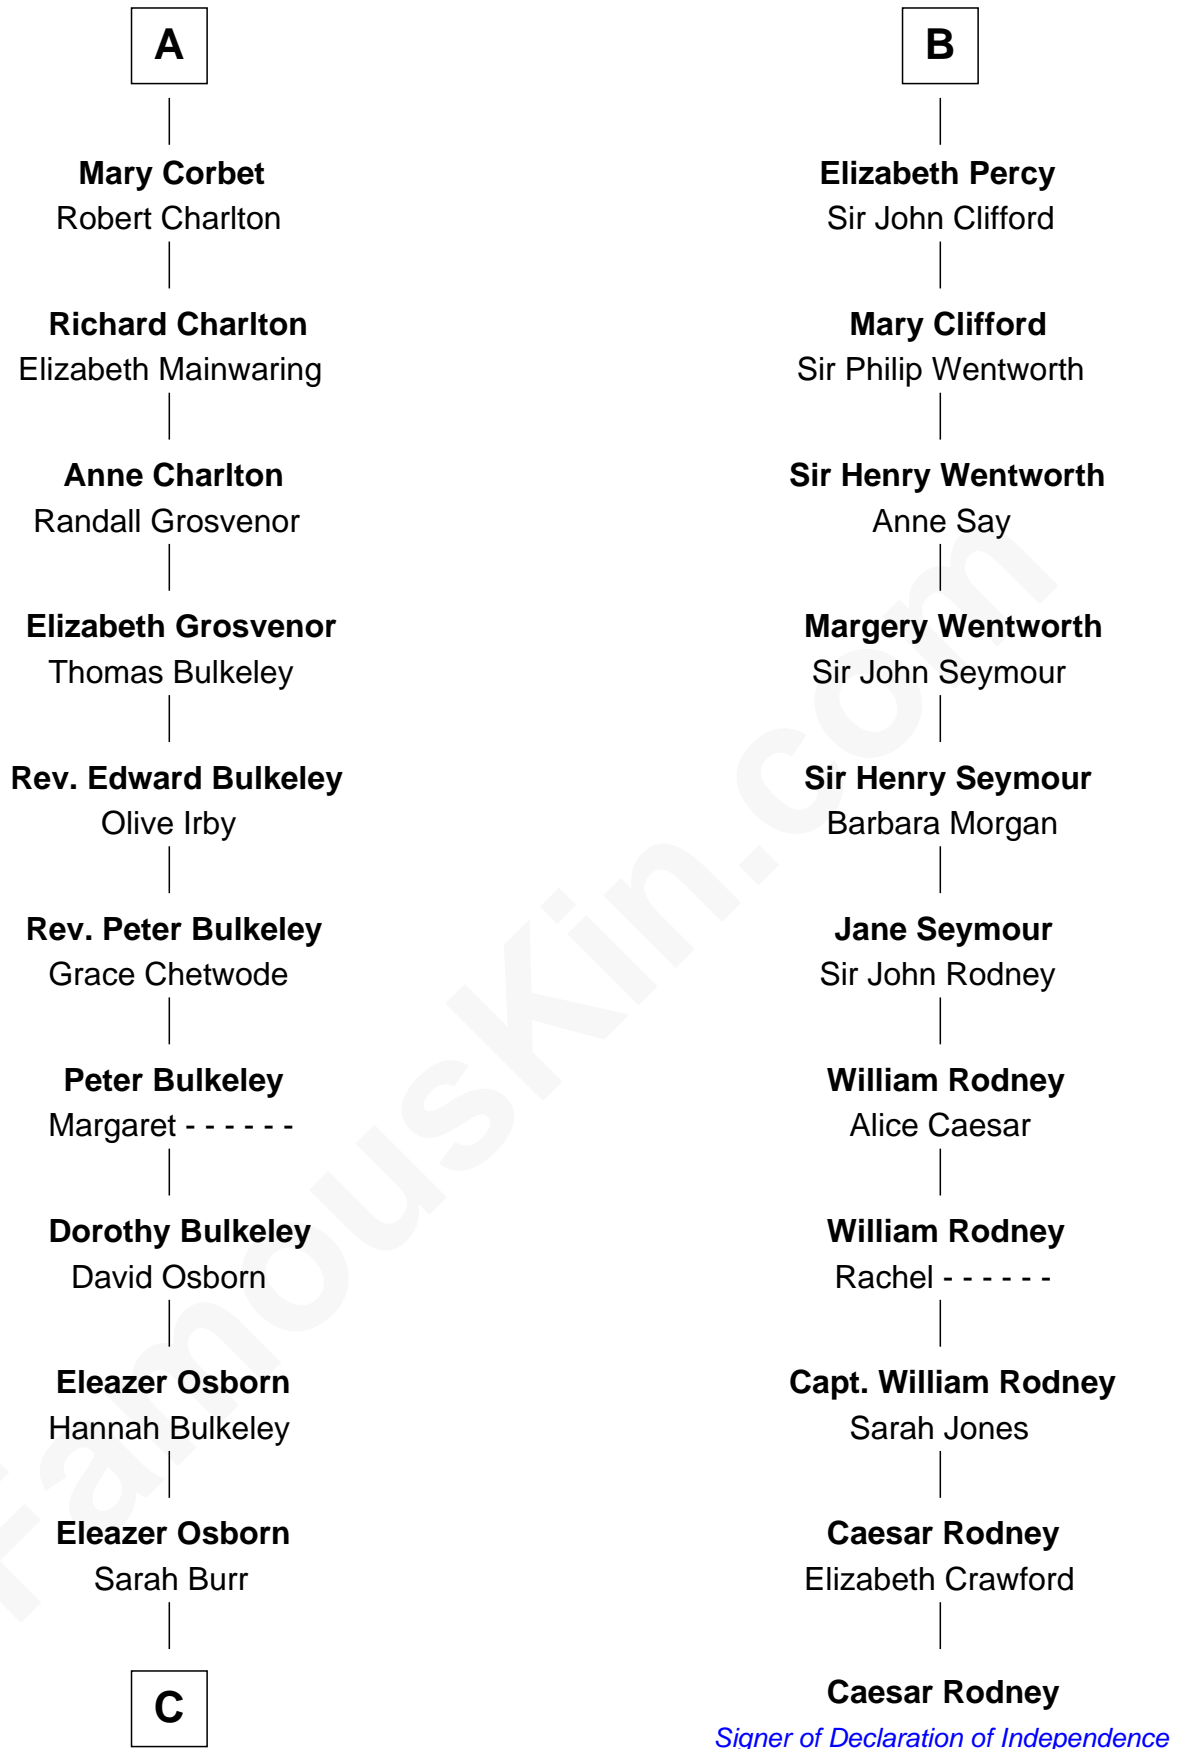

## Relationship Chart of Jay Gould

American Railroad "Robber Baron"

17th cousin 2 times removed of

**Caesar Rodney**

Signer of the Declaration of Independence

**C**

—  
**Anna Osborn**  
Abraham Gould

—  
**John Burr Gould**  
Mary More

—  
**Jay Gould**  
*"Robber Baron"*

FamousKin.com