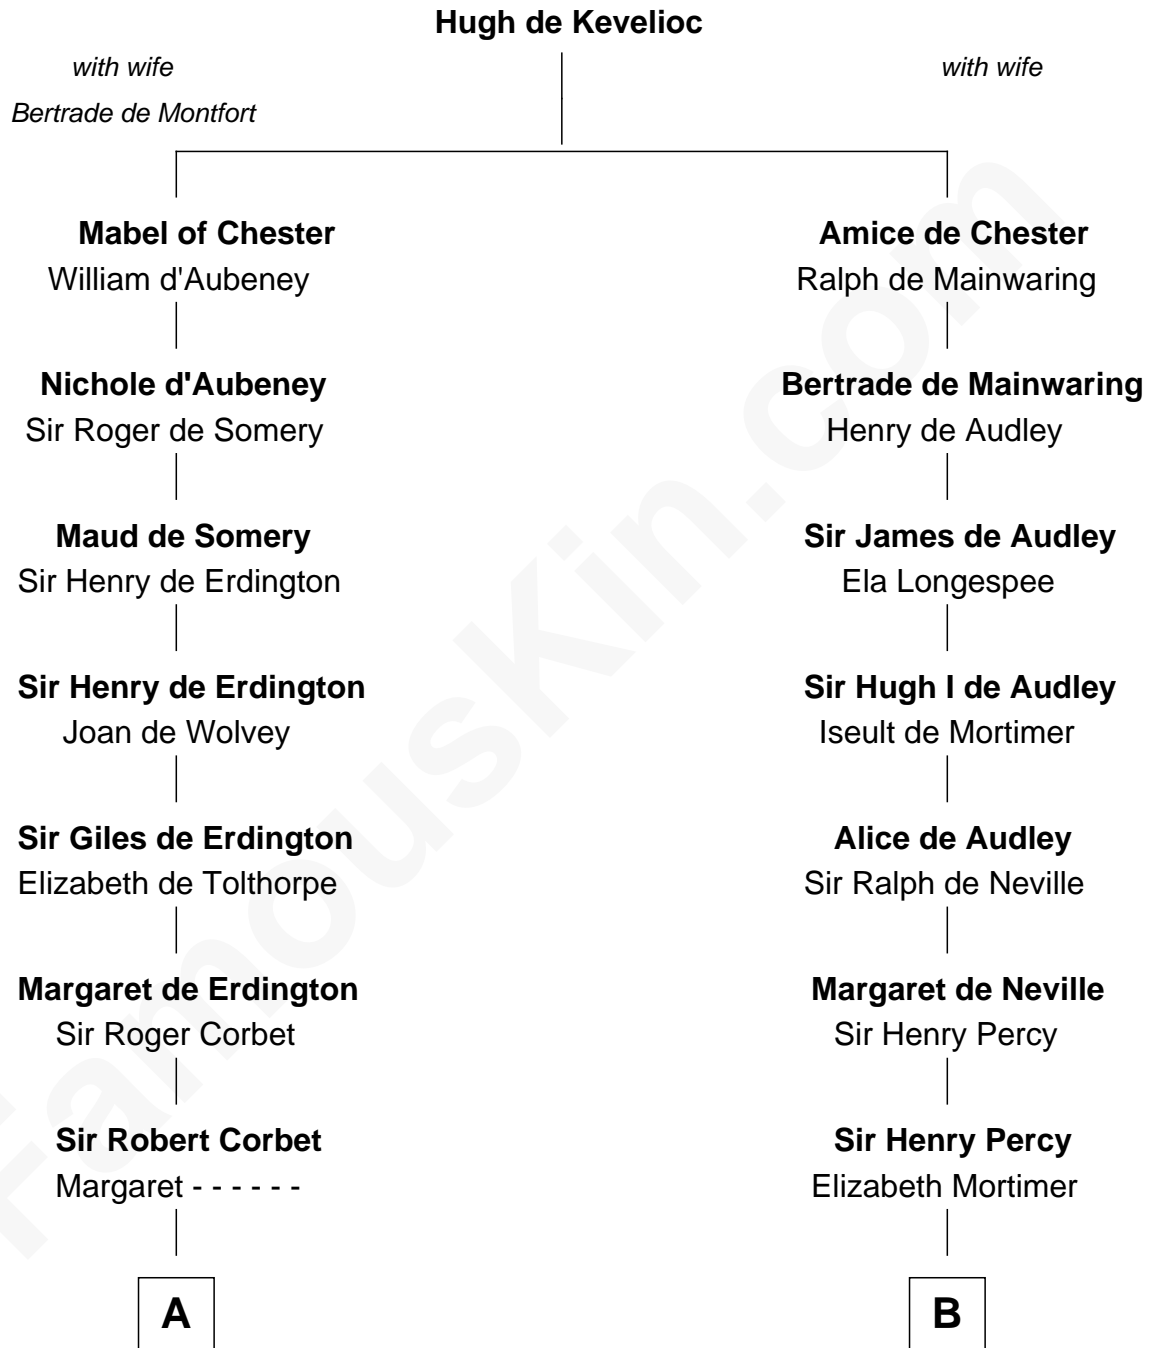

# FamousKin.com

## Relationship Chart of Jay Gould

American Railroad "Robber Baron"

17th cousin 2 times removed of

**Caesar Rodney**

Signer of the Declaration of Independence

**C**

—  
**Anna Osborn**  
Abraham Gould

—  
**John Burr Gould**  
Mary More

—  
**Jay Gould**  
*"Robber Baron"*

FamousKin.com