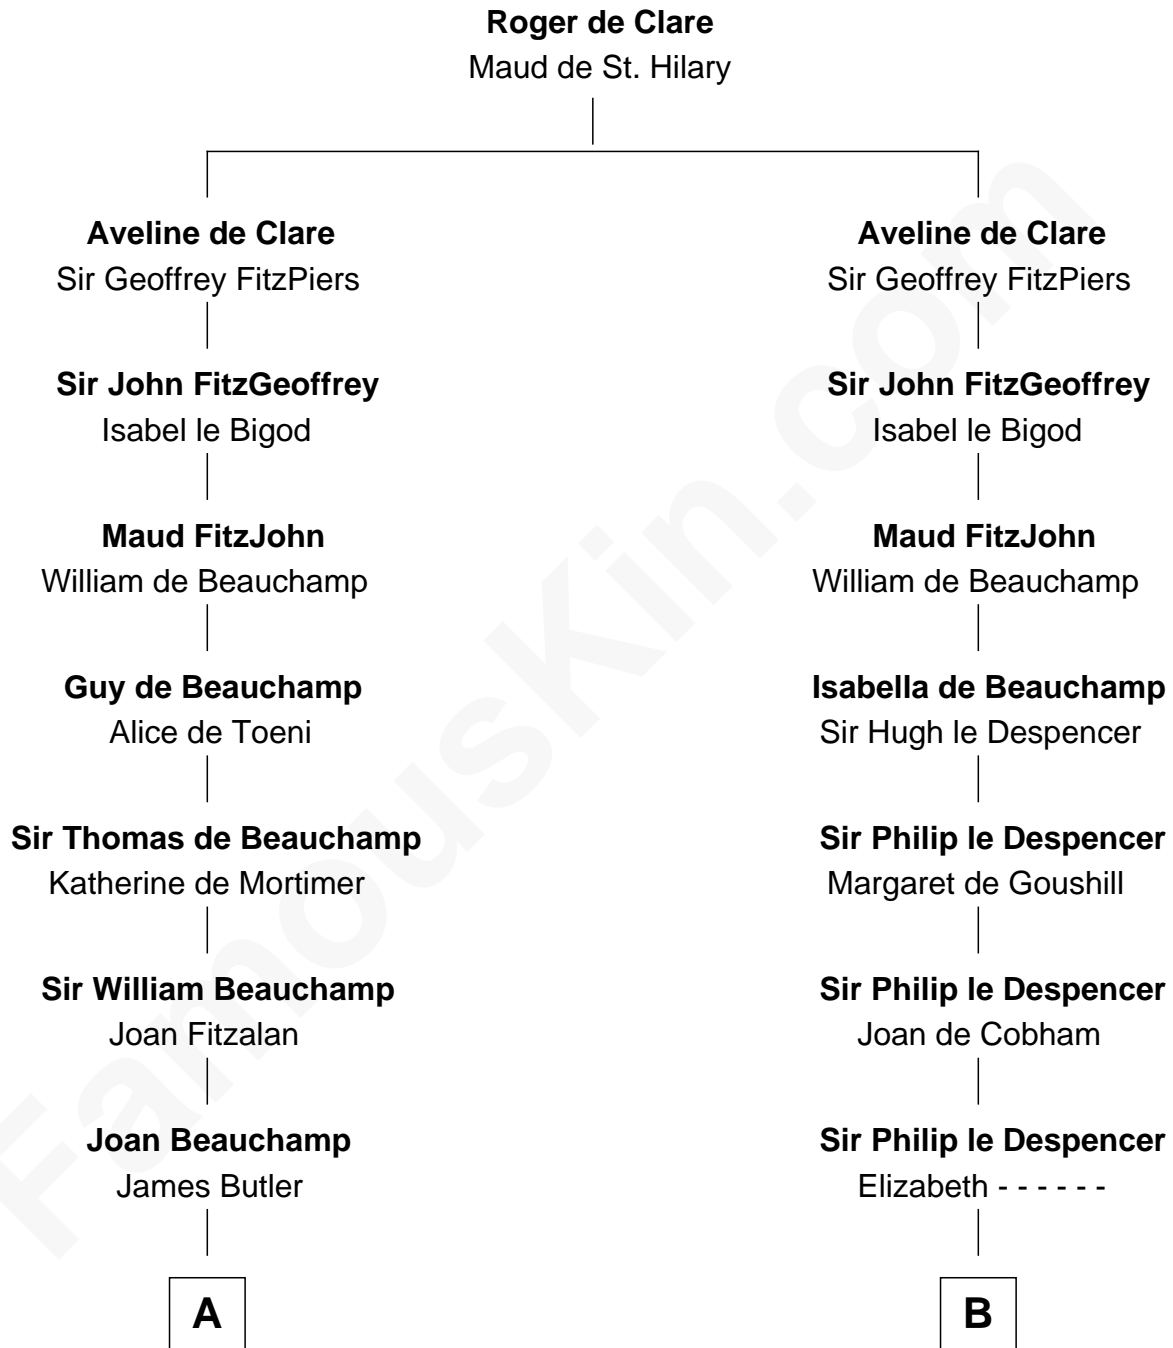

## Relationship Chart of

### Jay Gould

American Railroad "Robber Baron"

18th cousin 2 times removed of

**Caesar Rodney**

Signer of the Declaration of Independence

**C**

**Eleazer Osborn**  
Sarah Burr

**Anna Osborn**  
Abraham Gould

**John Burr Gould**  
Mary More

**Jay Gould**  
*"Robber Baron"*

**D**

**Caesar Rodney**  
Elizabeth Crawford

**Caesar Rodney**  
*Signer of Declaration of Independence*

FamousKin.com