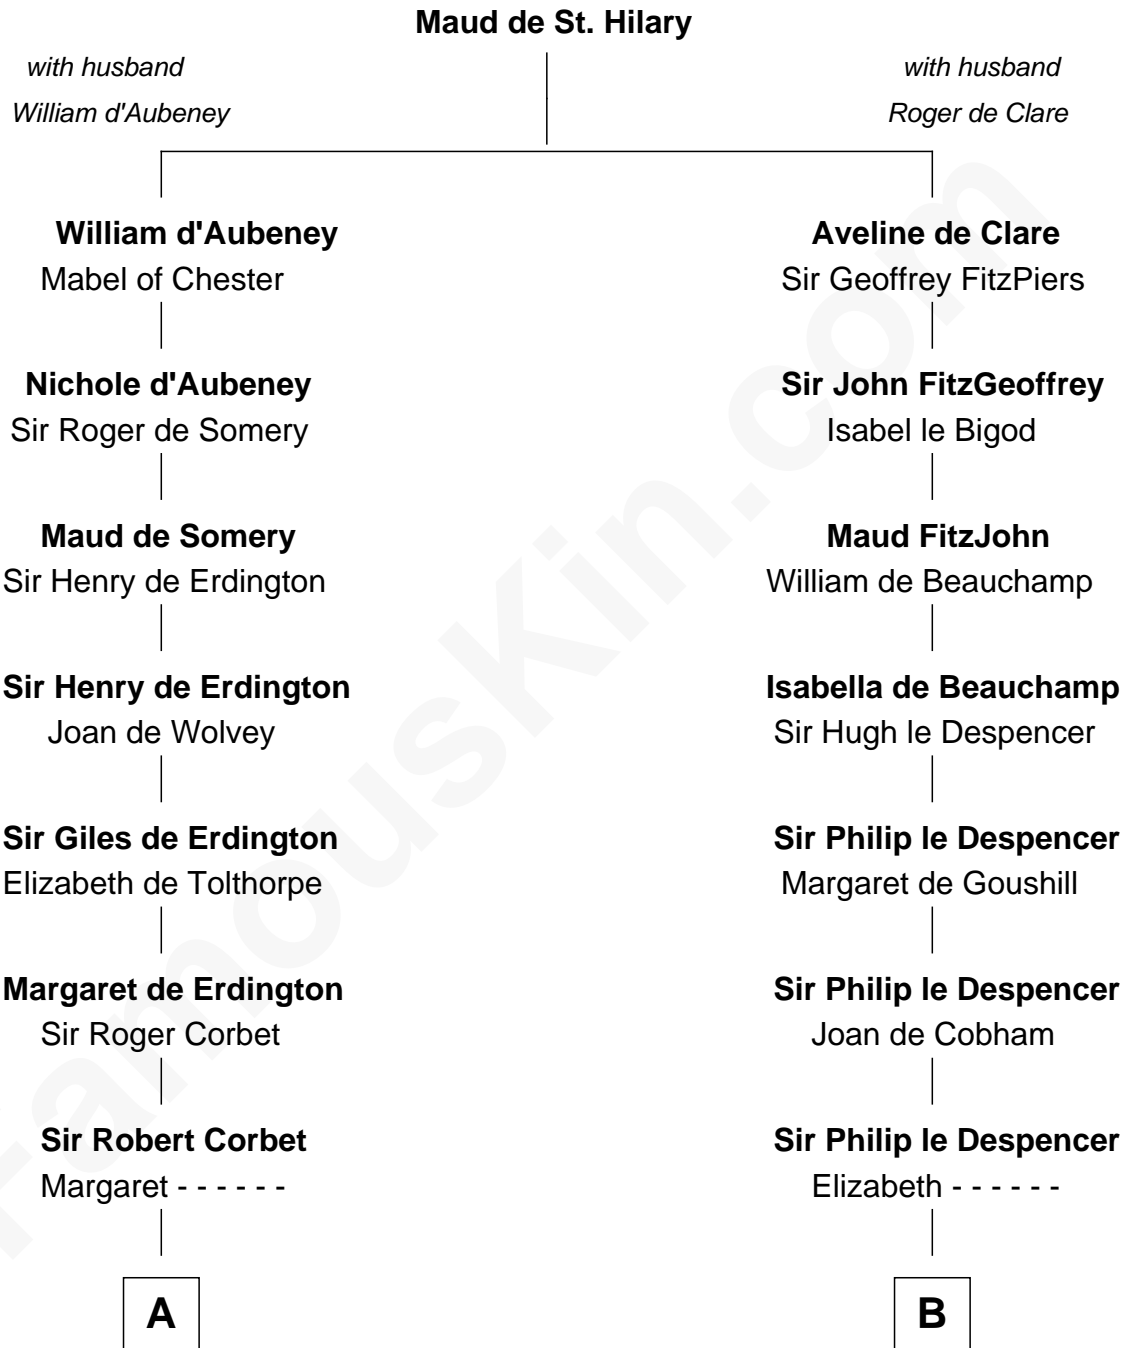

FamousKin.com

Relationship Chart of

Jay Gould

American Railroad "Robber Baron"

18th cousin 1 time removed of

Caesar Rodney

Signer of the Declaration of Independence

C

Anna Osborn
Abraham Gould

John Burr Gould
Mary More

Jay Gould
"Robber Baron"

D

Caesar Rodney
Elizabeth Crawford

Caesar Rodney
Signer of Declaration of Independence

FamousKin.com