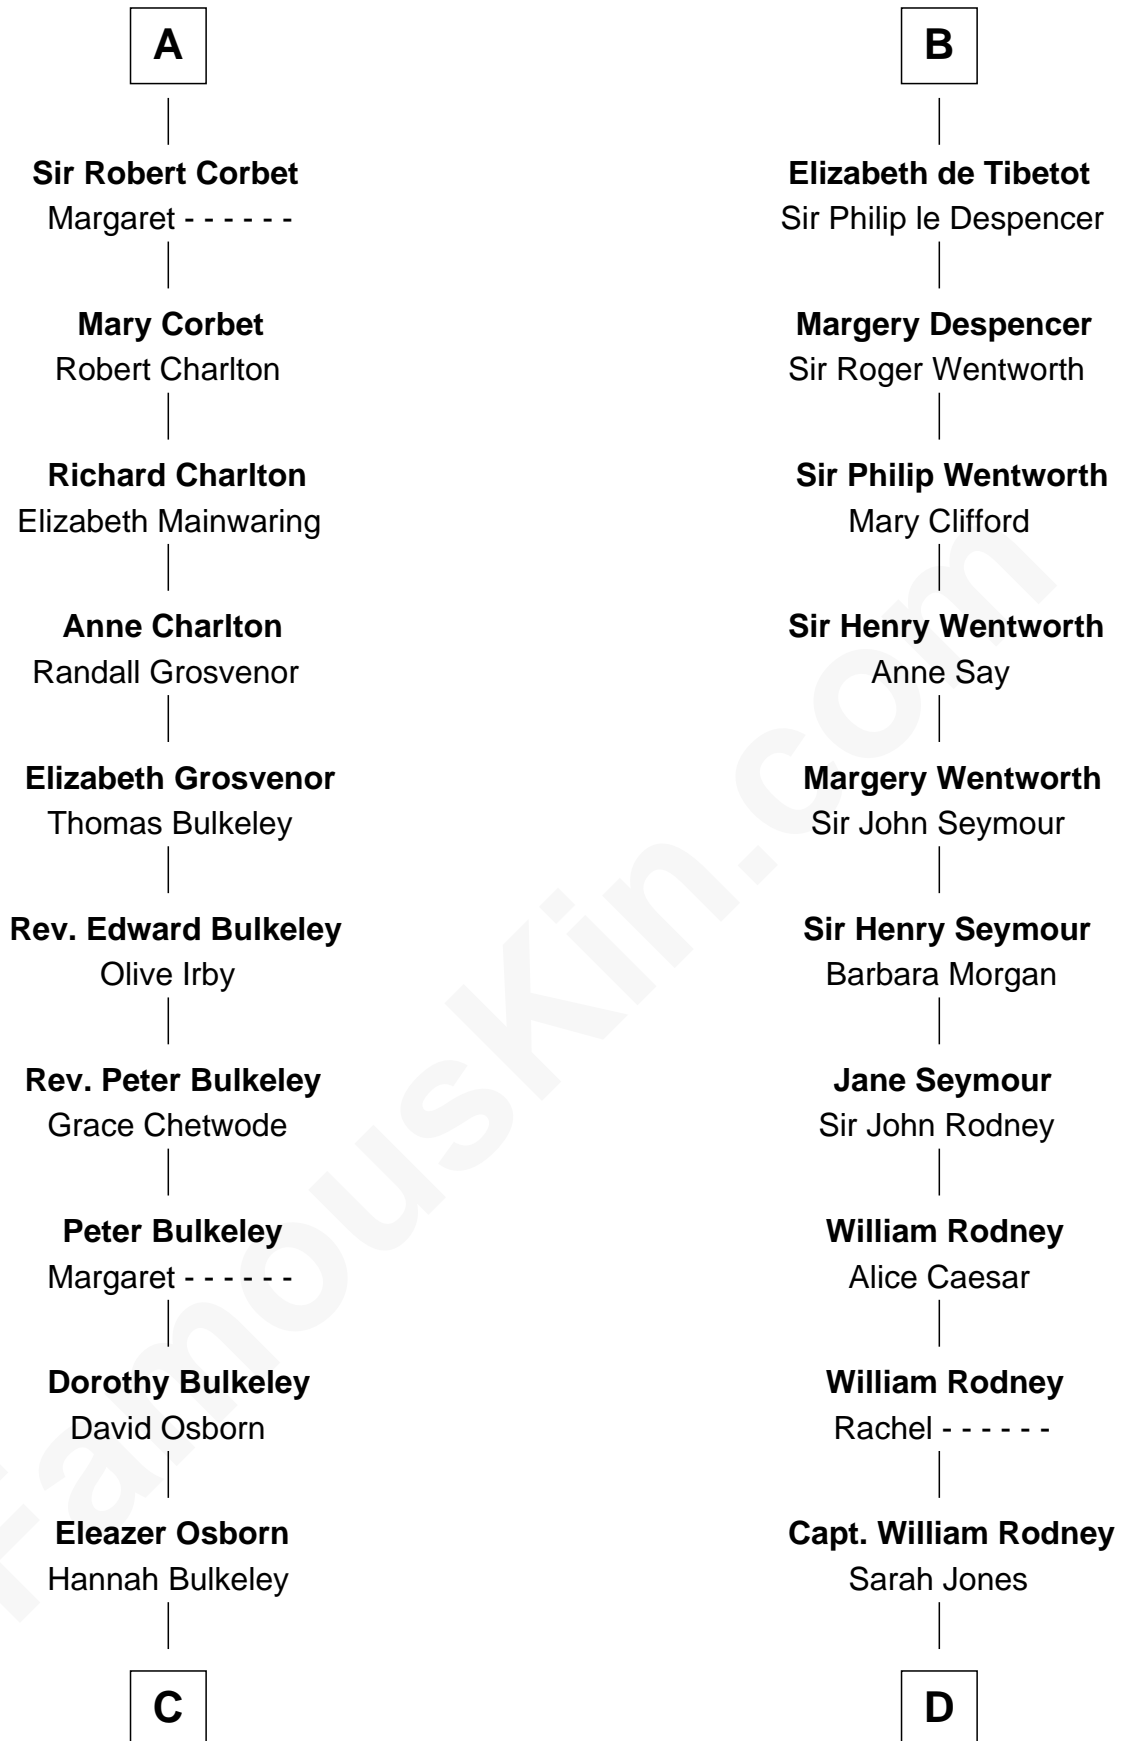

FamousKin.com

Relationship Chart of

Jay Gould

American Railroad "Robber Baron"

18th cousin 2 times removed of

Caesar Rodney

Signer of the Declaration of Independence

C

Eleazer Osborn
Sarah Burr

Anna Osborn
Abraham Gould

John Burr Gould
Mary More

Jay Gould
"Robber Baron"

D

Caesar Rodney
Elizabeth Crawford

Caesar Rodney
Signer of Declaration of Independence

FamousKin.com