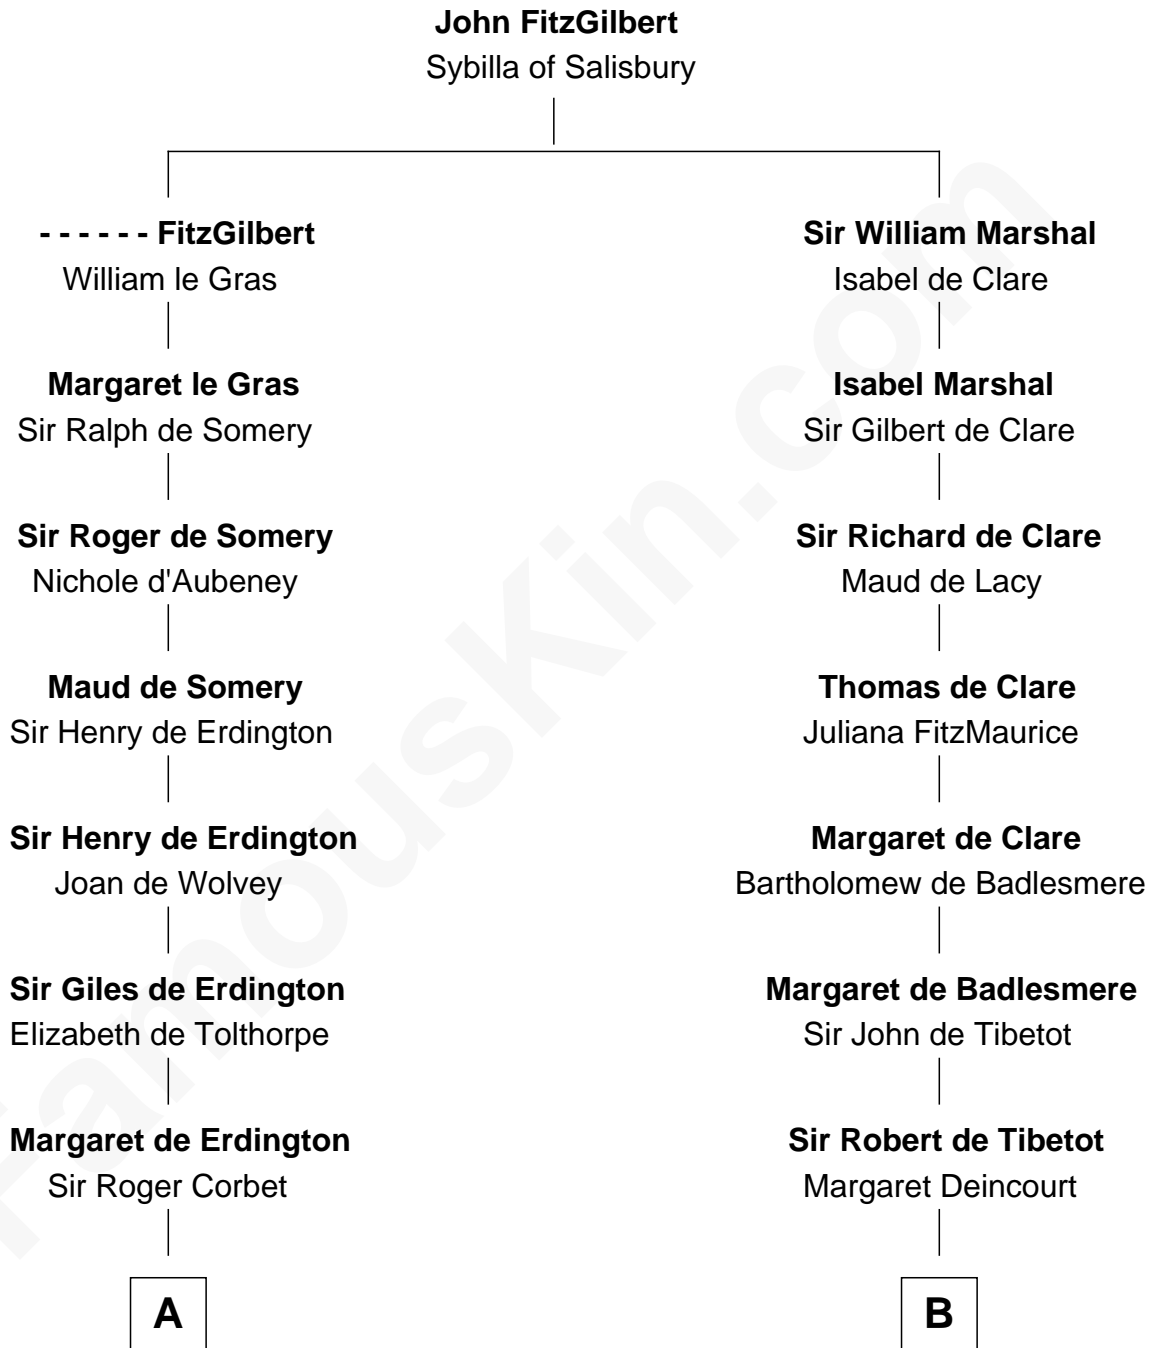

FamousKin.com

Relationship Chart of

Jay Gould

American Railroad "Robber Baron"

18th cousin 2 times removed of

Caesar Rodney

Signer of the Declaration of Independence

C

Eleazer Osborn
Sarah Burr

Anna Osborn
Abraham Gould

John Burr Gould
Mary More

Jay Gould
"Robber Baron"

D

Caesar Rodney
Elizabeth Crawford

Caesar Rodney
Signer of Declaration of Independence

FamousKin.com