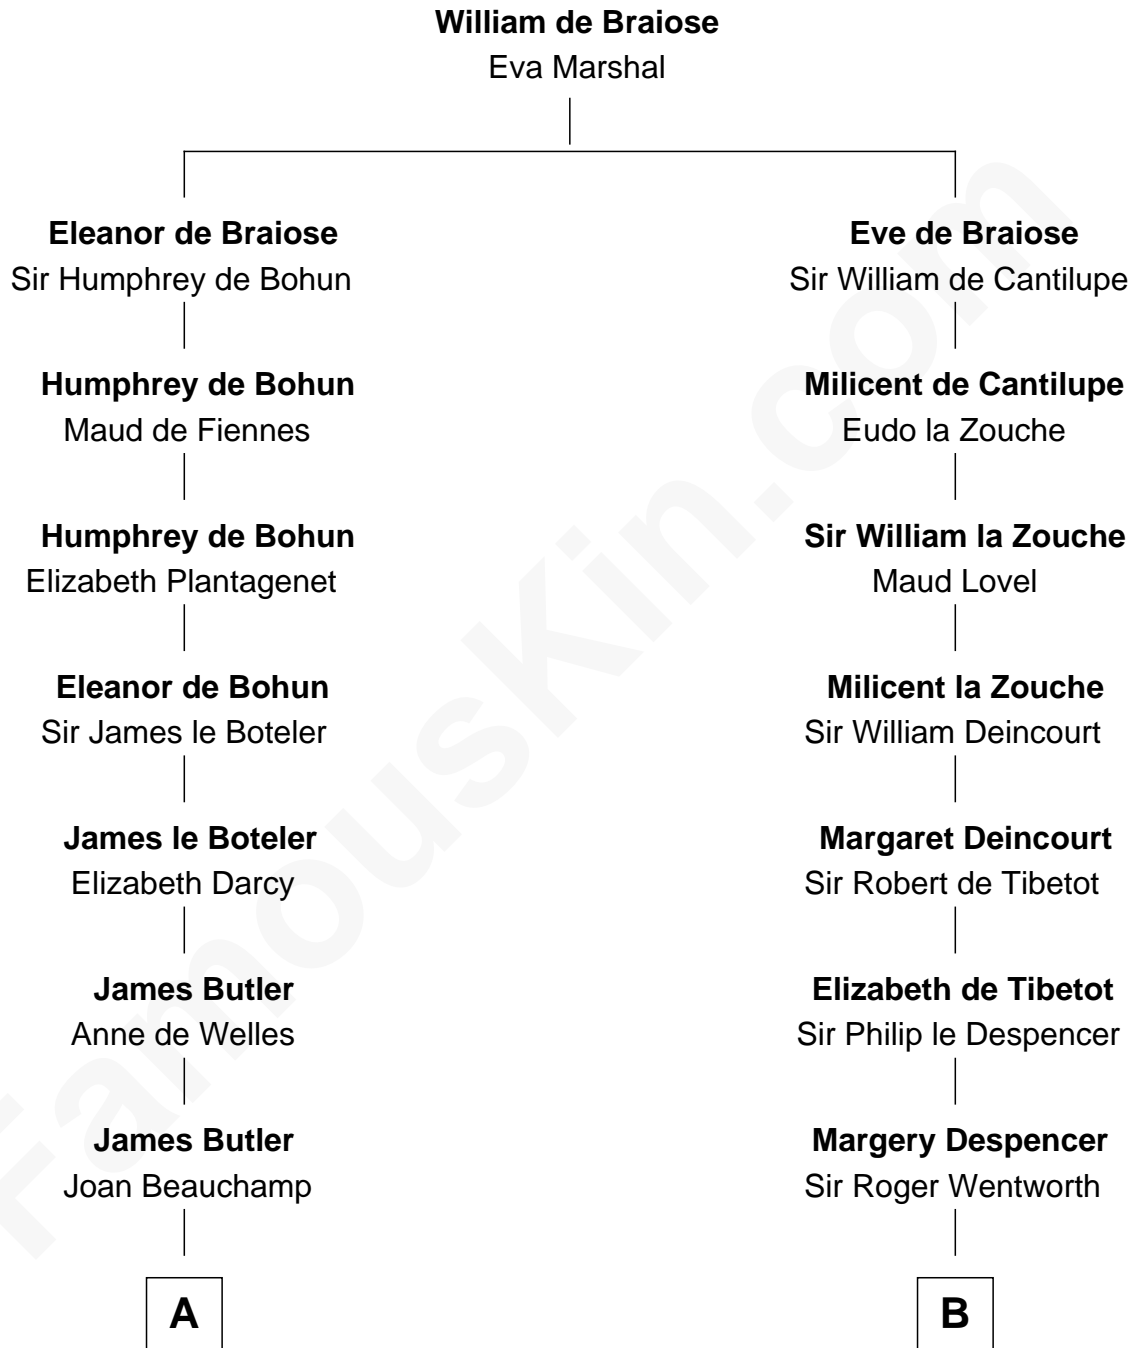

FamousKin.com

Relationship Chart of

Jay Gould

American Railroad "Robber Baron"

16th cousin 4 times removed of

Caesar Rodney

Signer of the Declaration of Independence

C

—
Eleazer Osborn

Sarah Burr

—
Anna Osborn

Abraham Gould

—
John Burr Gould

Mary More

—
Jay Gould

"Robber Baron"