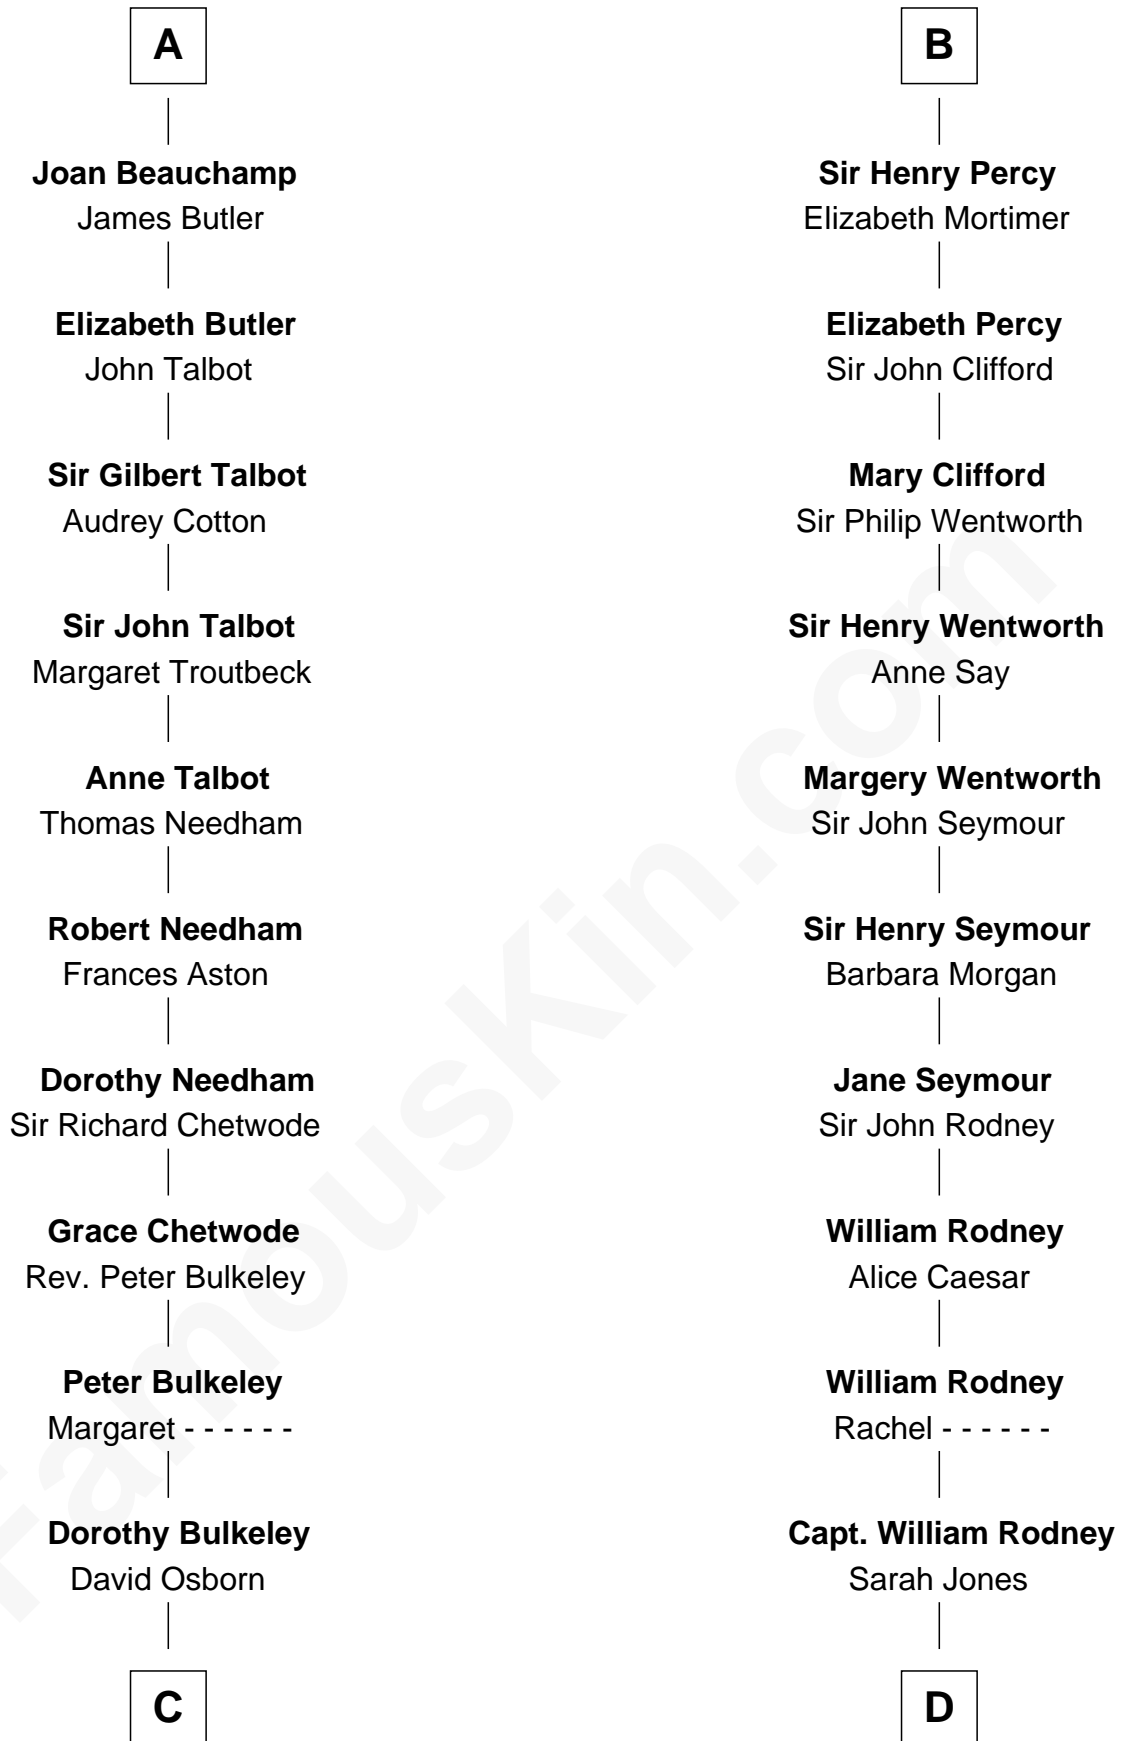

FamousKin.com

Relationship Chart of

Jay Gould

American Railroad "Robber Baron"

18th cousin 3 times removed of

Caesar Rodney

Signer of the Declaration of Independence

C

Eleazer Osborn
Hannah Bulkeley

Eleazer Osborn
Sarah Burr

Anna Osborn
Abraham Gould

John Burr Gould
Mary More

Jay Gould
"Robber Baron"

D

Caesar Rodney
Elizabeth Crawford

Caesar Rodney
Signer of Declaration of Independence