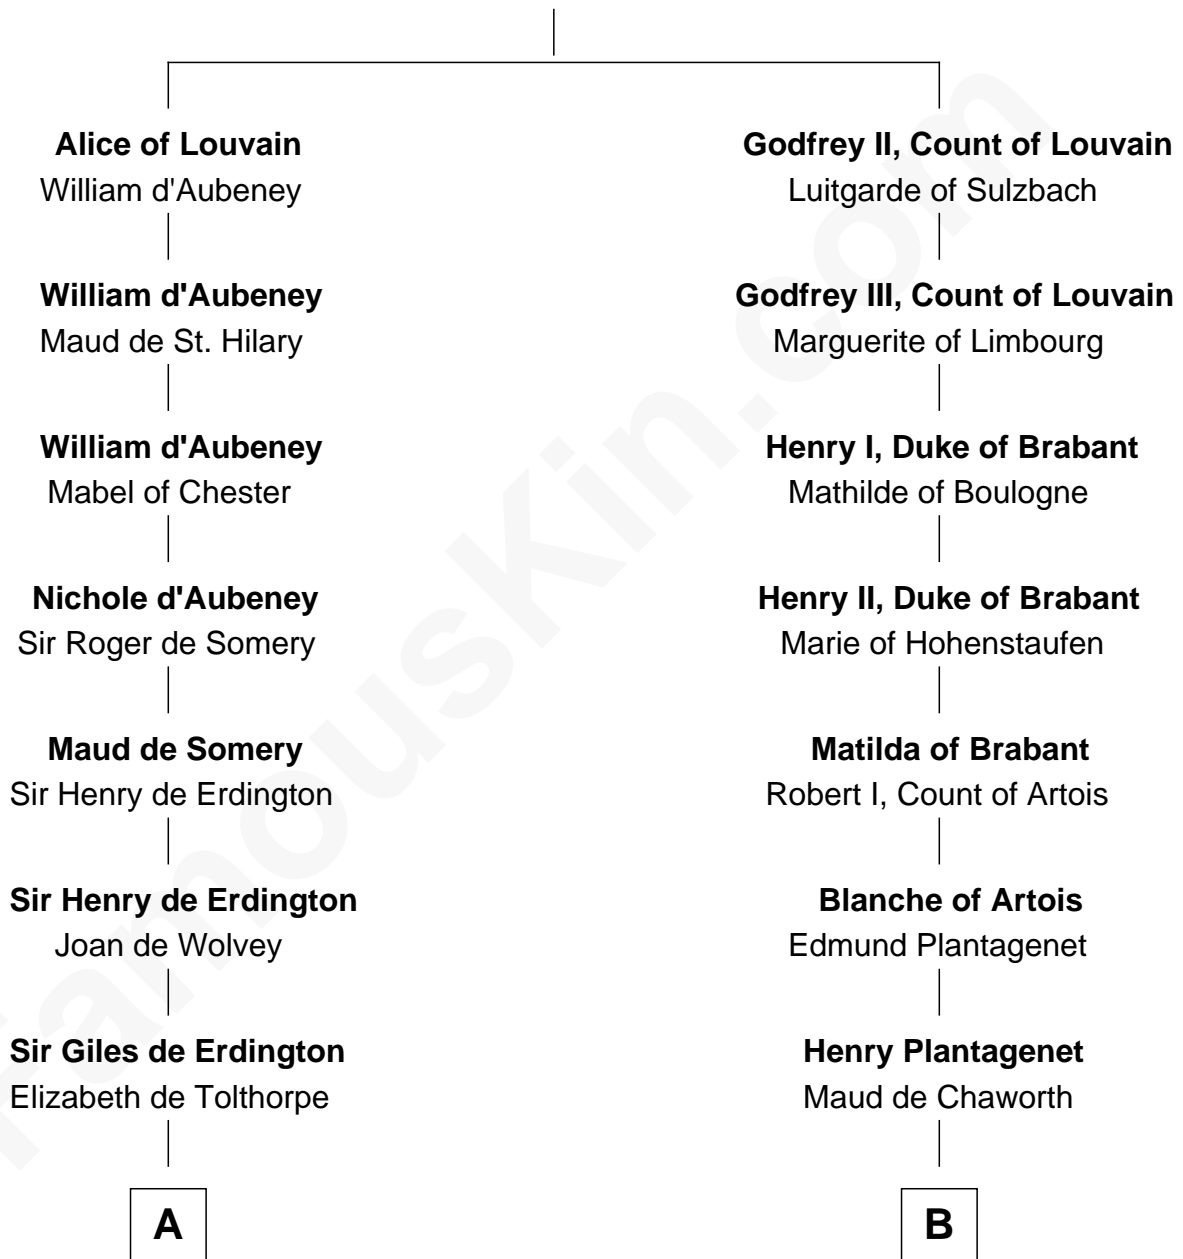

## Relationship Chart of

### Jay Gould

American Railroad "Robber Baron"

20th cousin 1 time removed of

### Caesar Rodney

Signer of the Declaration of Independence

#### Gottfried I, Count of Louvain

Ide de Chiny

**C**

**Eleazer Osborn**  
Hannah Bulkeley

**Eleazer Osborn**  
Sarah Burr

**Anna Osborn**  
Abraham Gould

**John Burr Gould**  
Mary More

**Jay Gould**  
*"Robber Baron"*