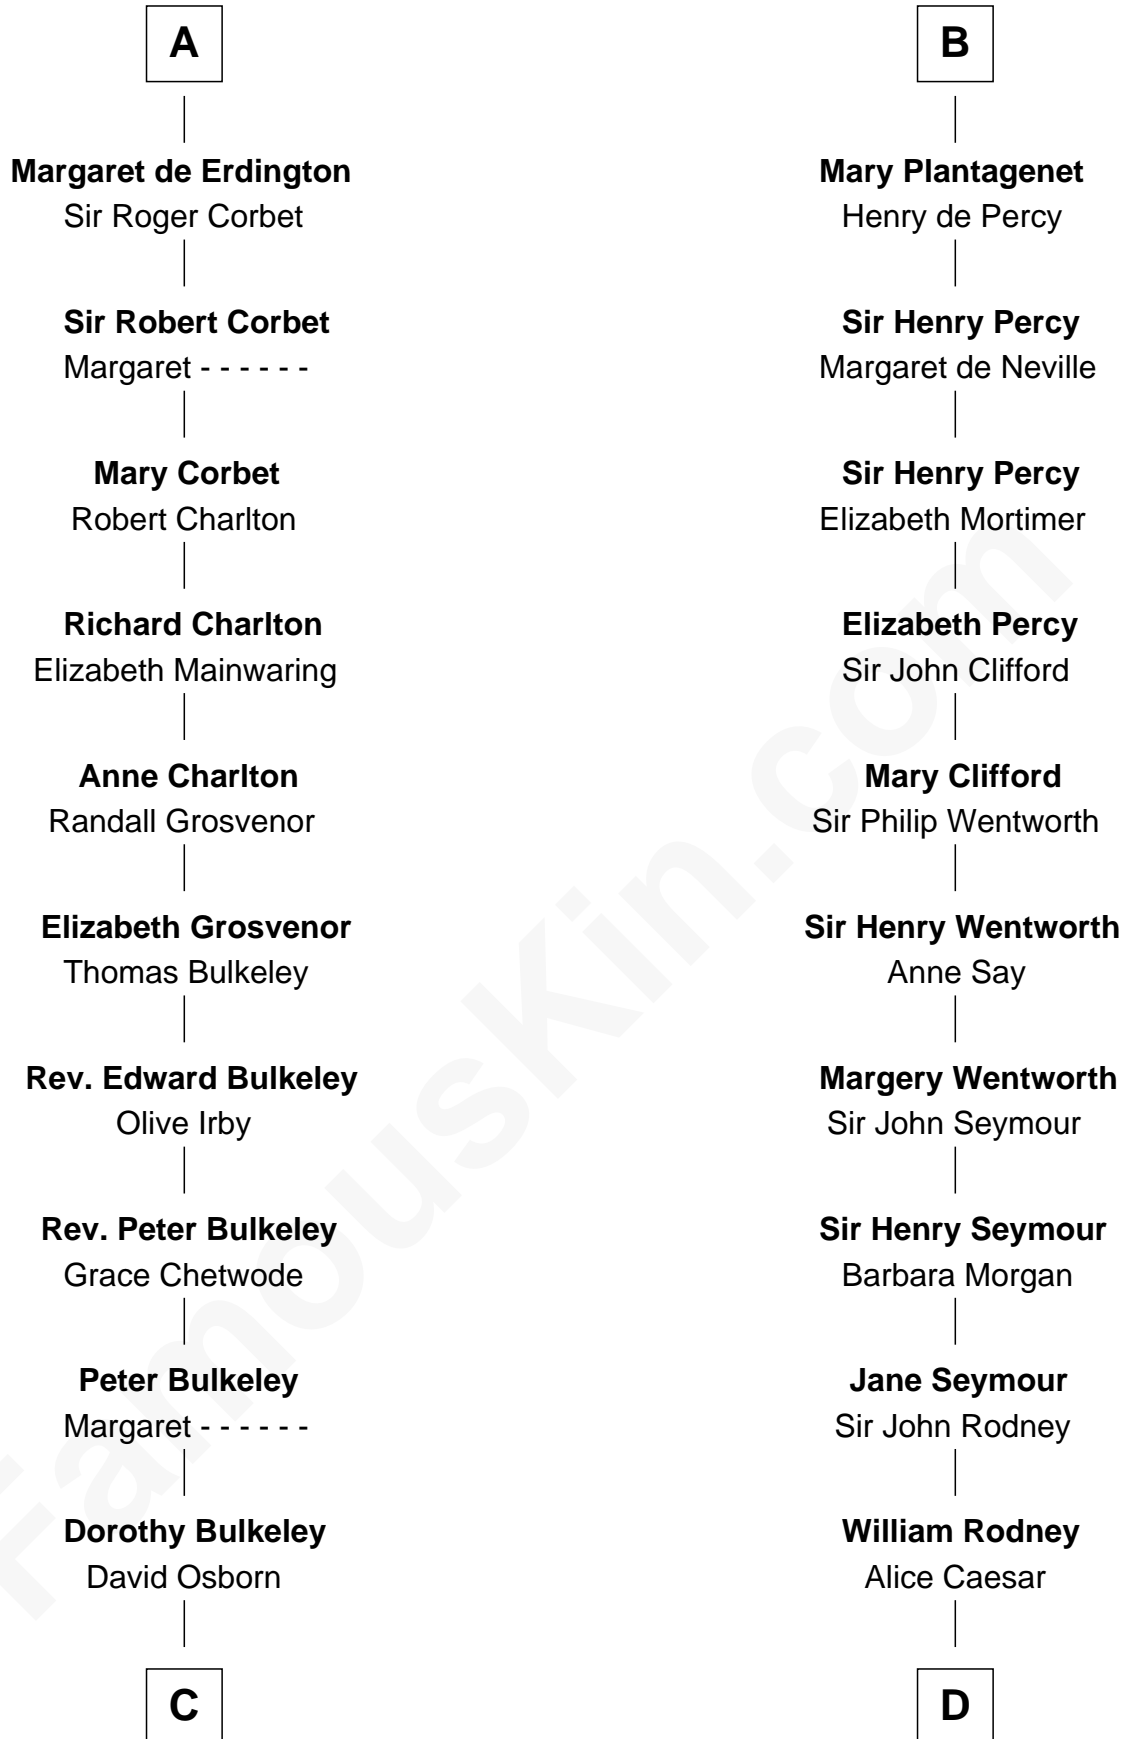

## Relationship Chart of

### Jay Gould

American Railroad "Robber Baron"

20th cousin 1 time removed of

### Caesar Rodney

Signer of the Declaration of Independence

#### Gottfried I, Count of Louvain

Ide de Chiny

**C**

**Eleazer Osborn**  
Hannah Bulkeley

**Eleazer Osborn**  
Sarah Burr

**Anna Osborn**  
Abraham Gould

**John Burr Gould**  
Mary More

**Jay Gould**  
*"Robber Baron"*