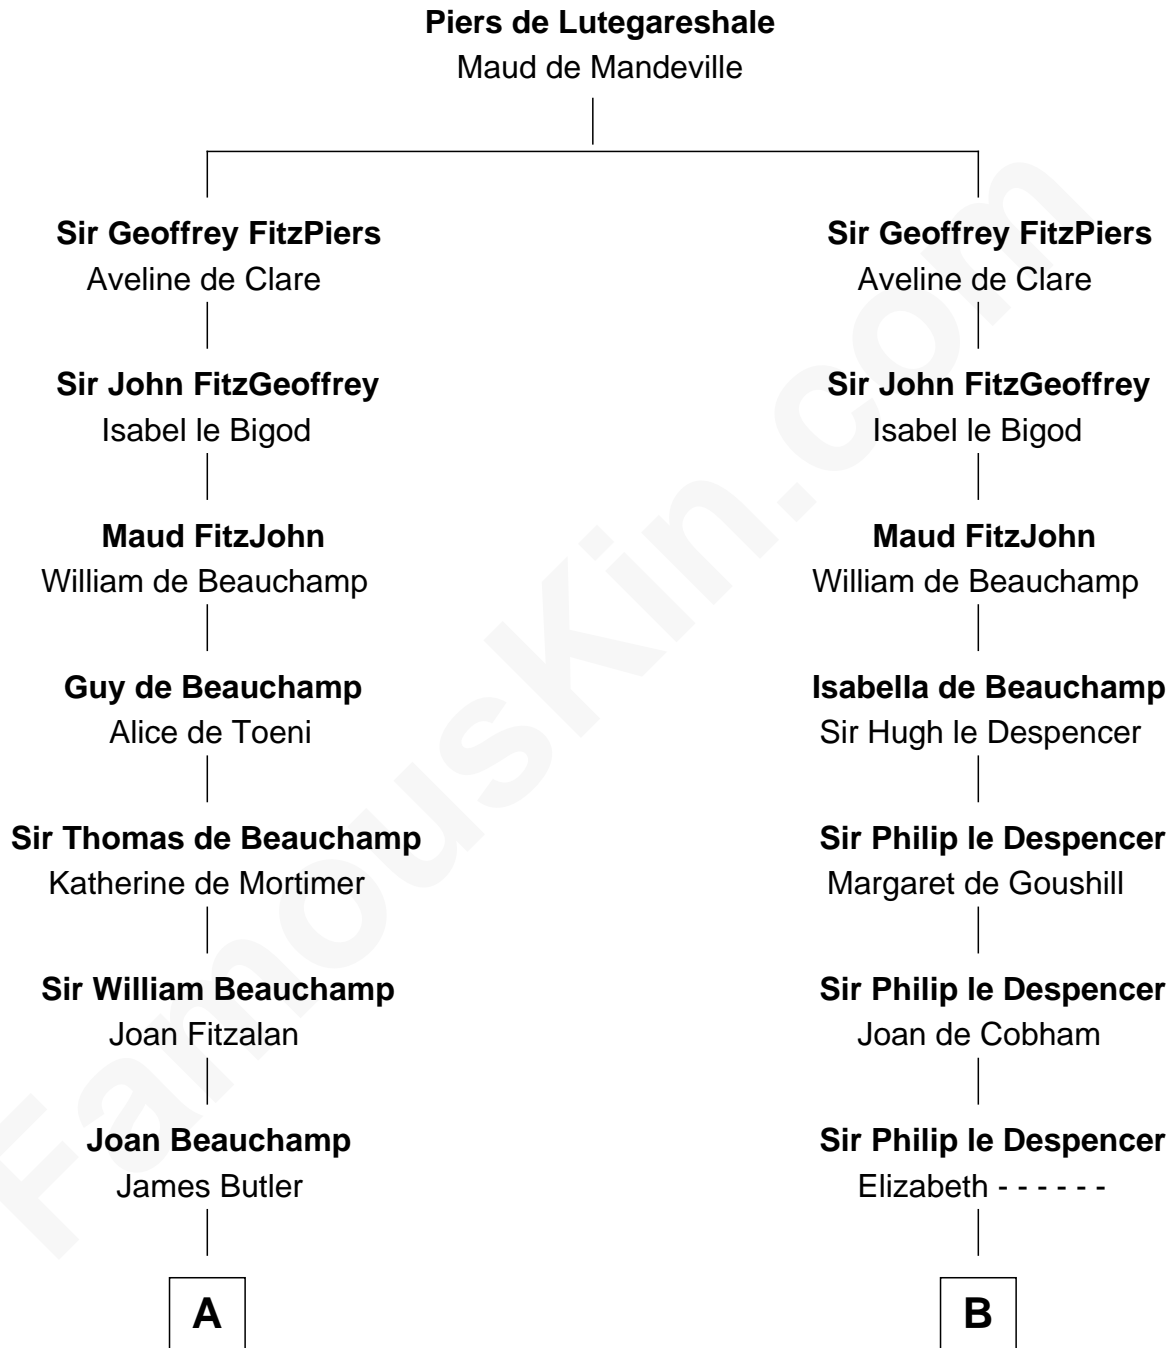

## Relationship Chart of

### Jay Gould

American Railroad "Robber Baron"

18th cousin 2 times removed of

**Caesar Rodney**

Signer of the Declaration of Independence

**C**

**Eleazer Osborn**  
Sarah Burr

**Anna Osborn**  
Abraham Gould

**John Burr Gould**  
Mary More

**Jay Gould**  
*"Robber Baron"*

**D**

**Caesar Rodney**  
Elizabeth Crawford

**Caesar Rodney**  
*Signer of Declaration of Independence*

FamousKin.com