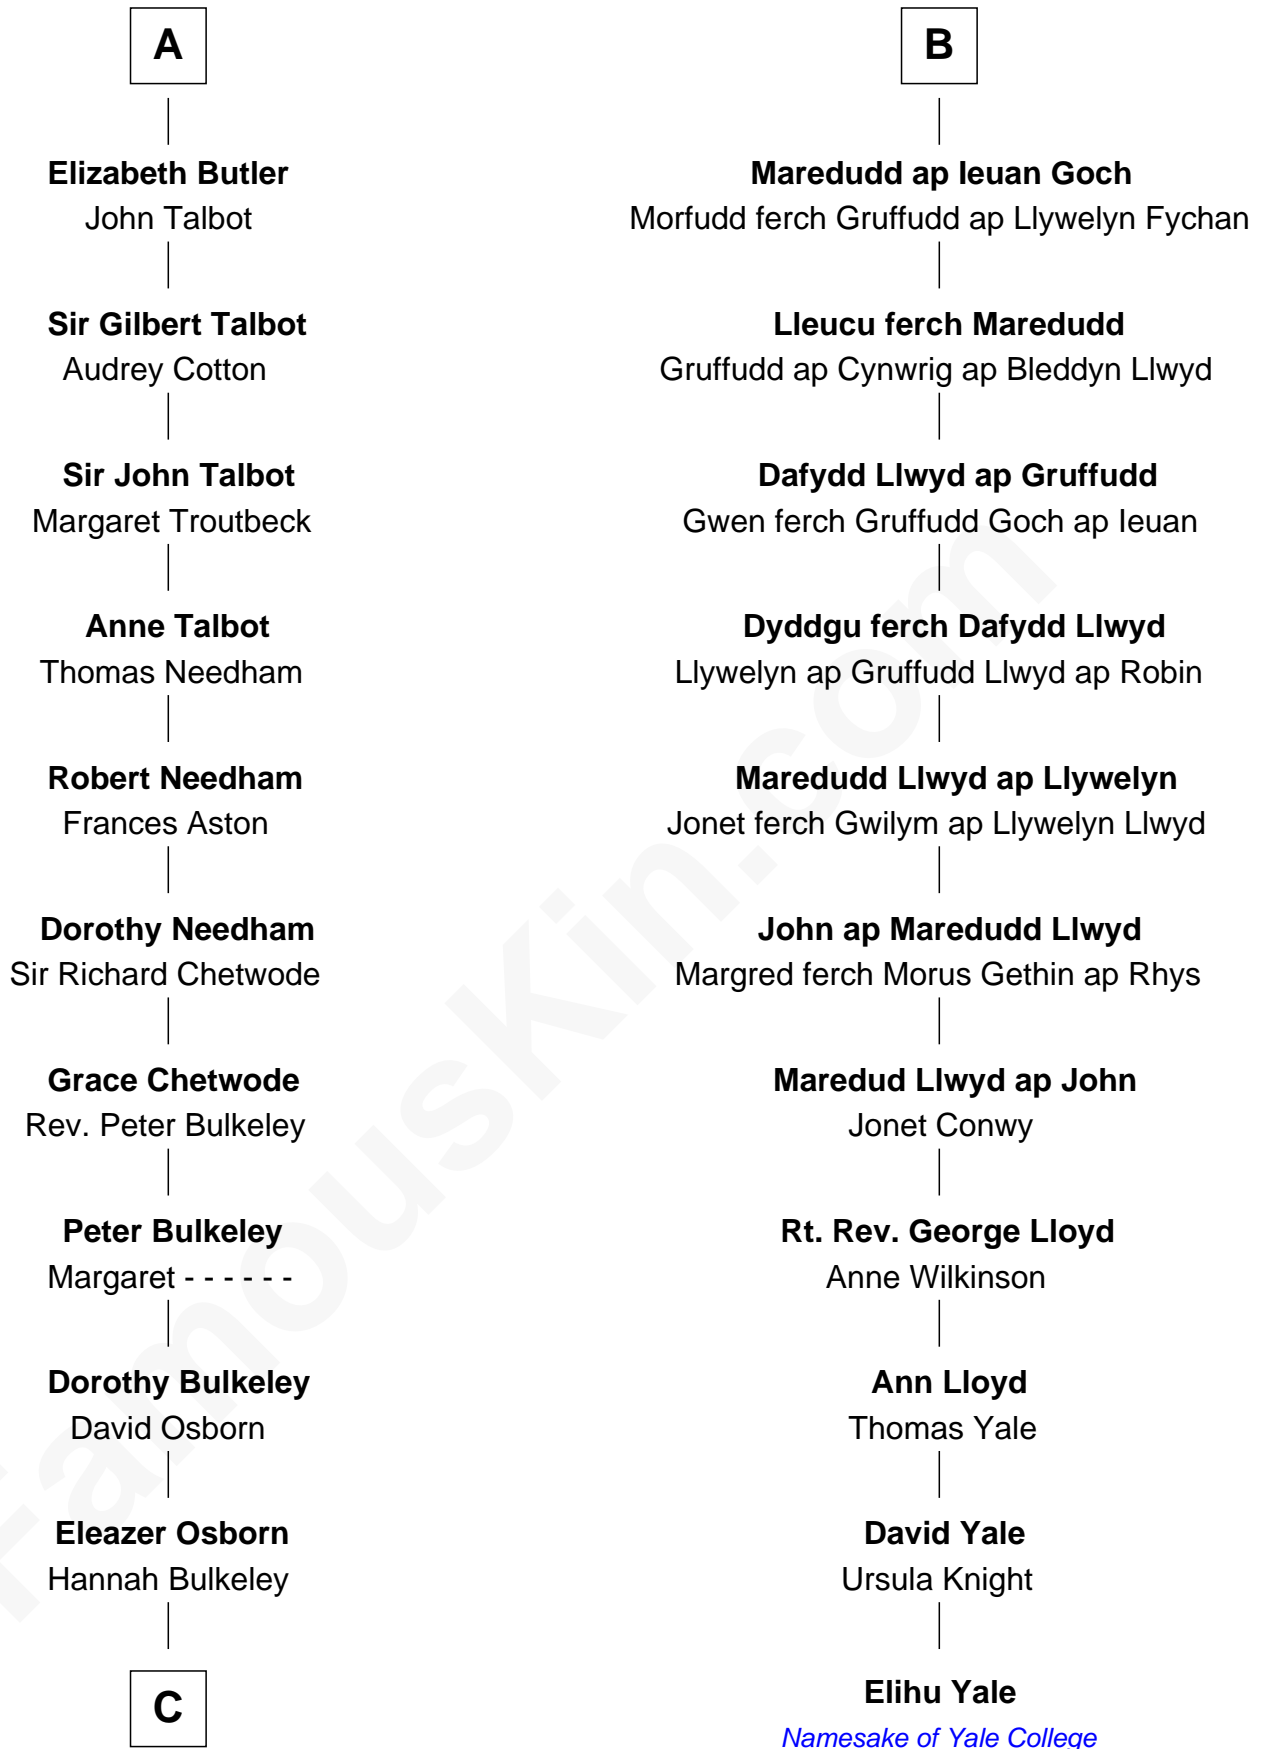

FamousKin.com

Relationship Chart of

Jay Gould

American Railroad "Robber Baron"

17th cousin 3 times removed of

Elihu Yale

Benefactor and Namesake of Yale College

C

—
Eleazer Osborn

Sarah Burr

—
Anna Osborn

Abraham Gould

—
John Burr Gould

Mary More

—
Jay Gould

"Robber Baron"