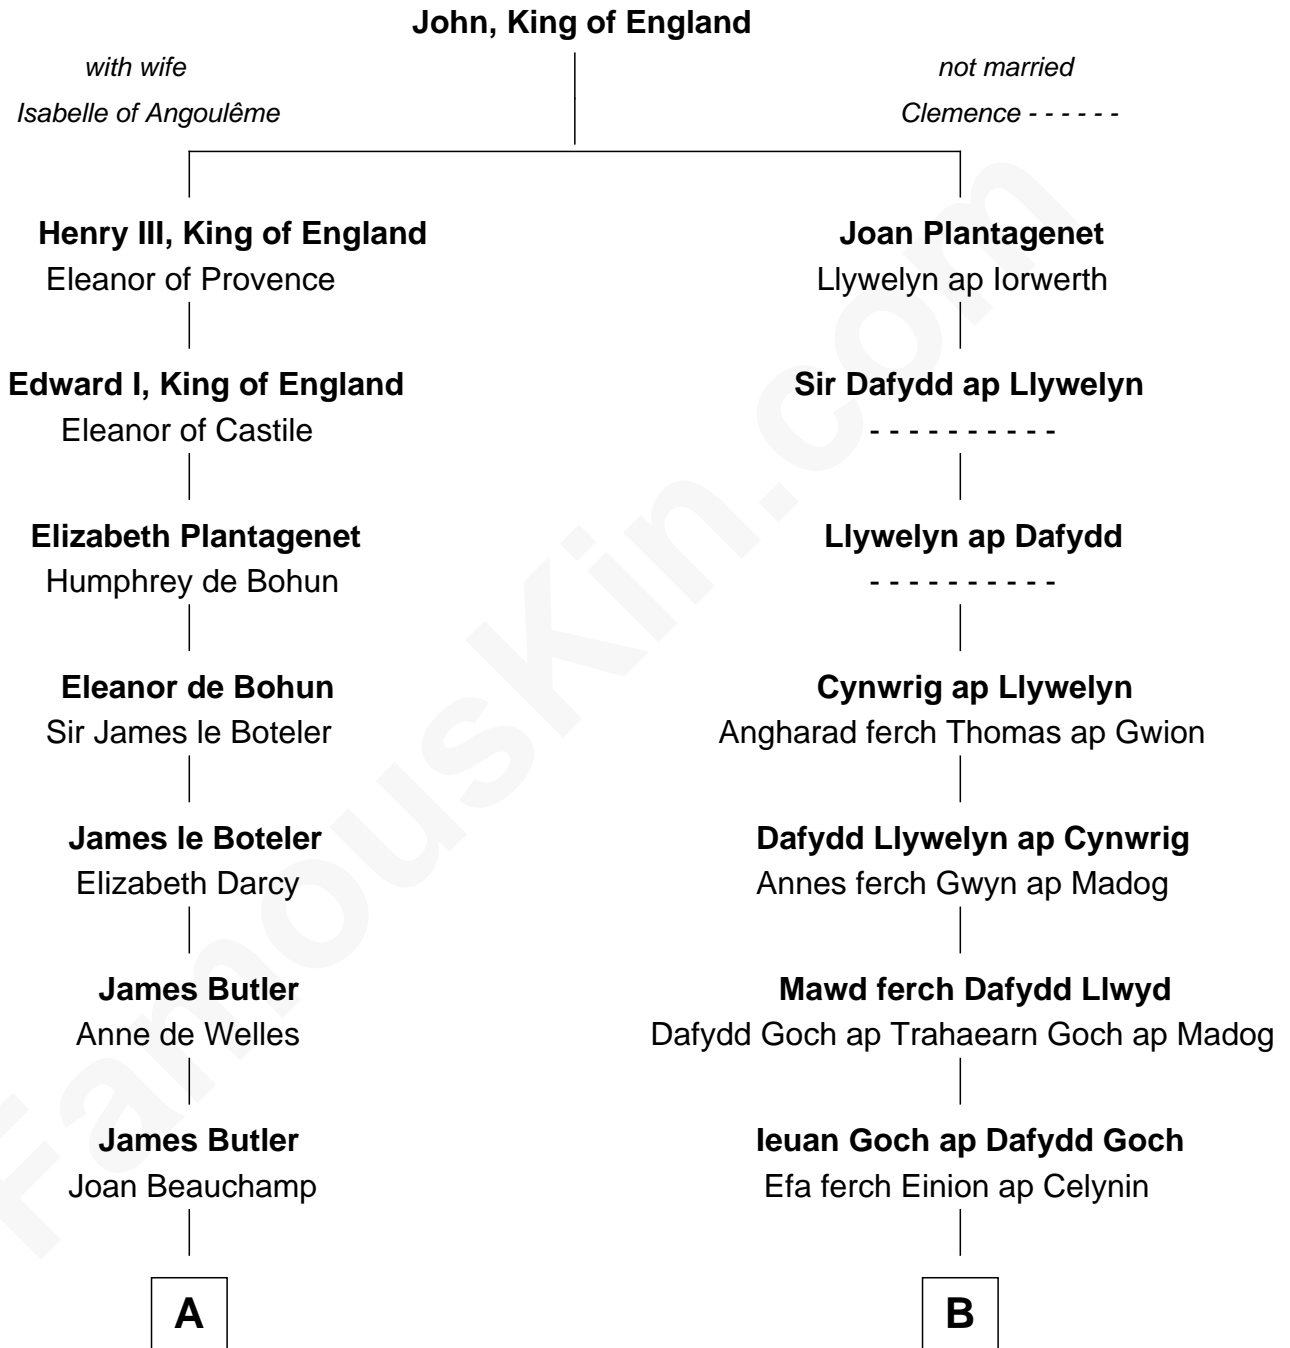

FamousKin.com

Relationship Chart of

Jay Gould

American Railroad "Robber Baron"

17th cousin 3 times removed of

Elihu Yale

Benefactor and Namesake of Yale College

C

—
Eleazer Osborn

Sarah Burr

—
Anna Osborn

Abraham Gould

—
John Burr Gould

Mary More

—
Jay Gould

"Robber Baron"