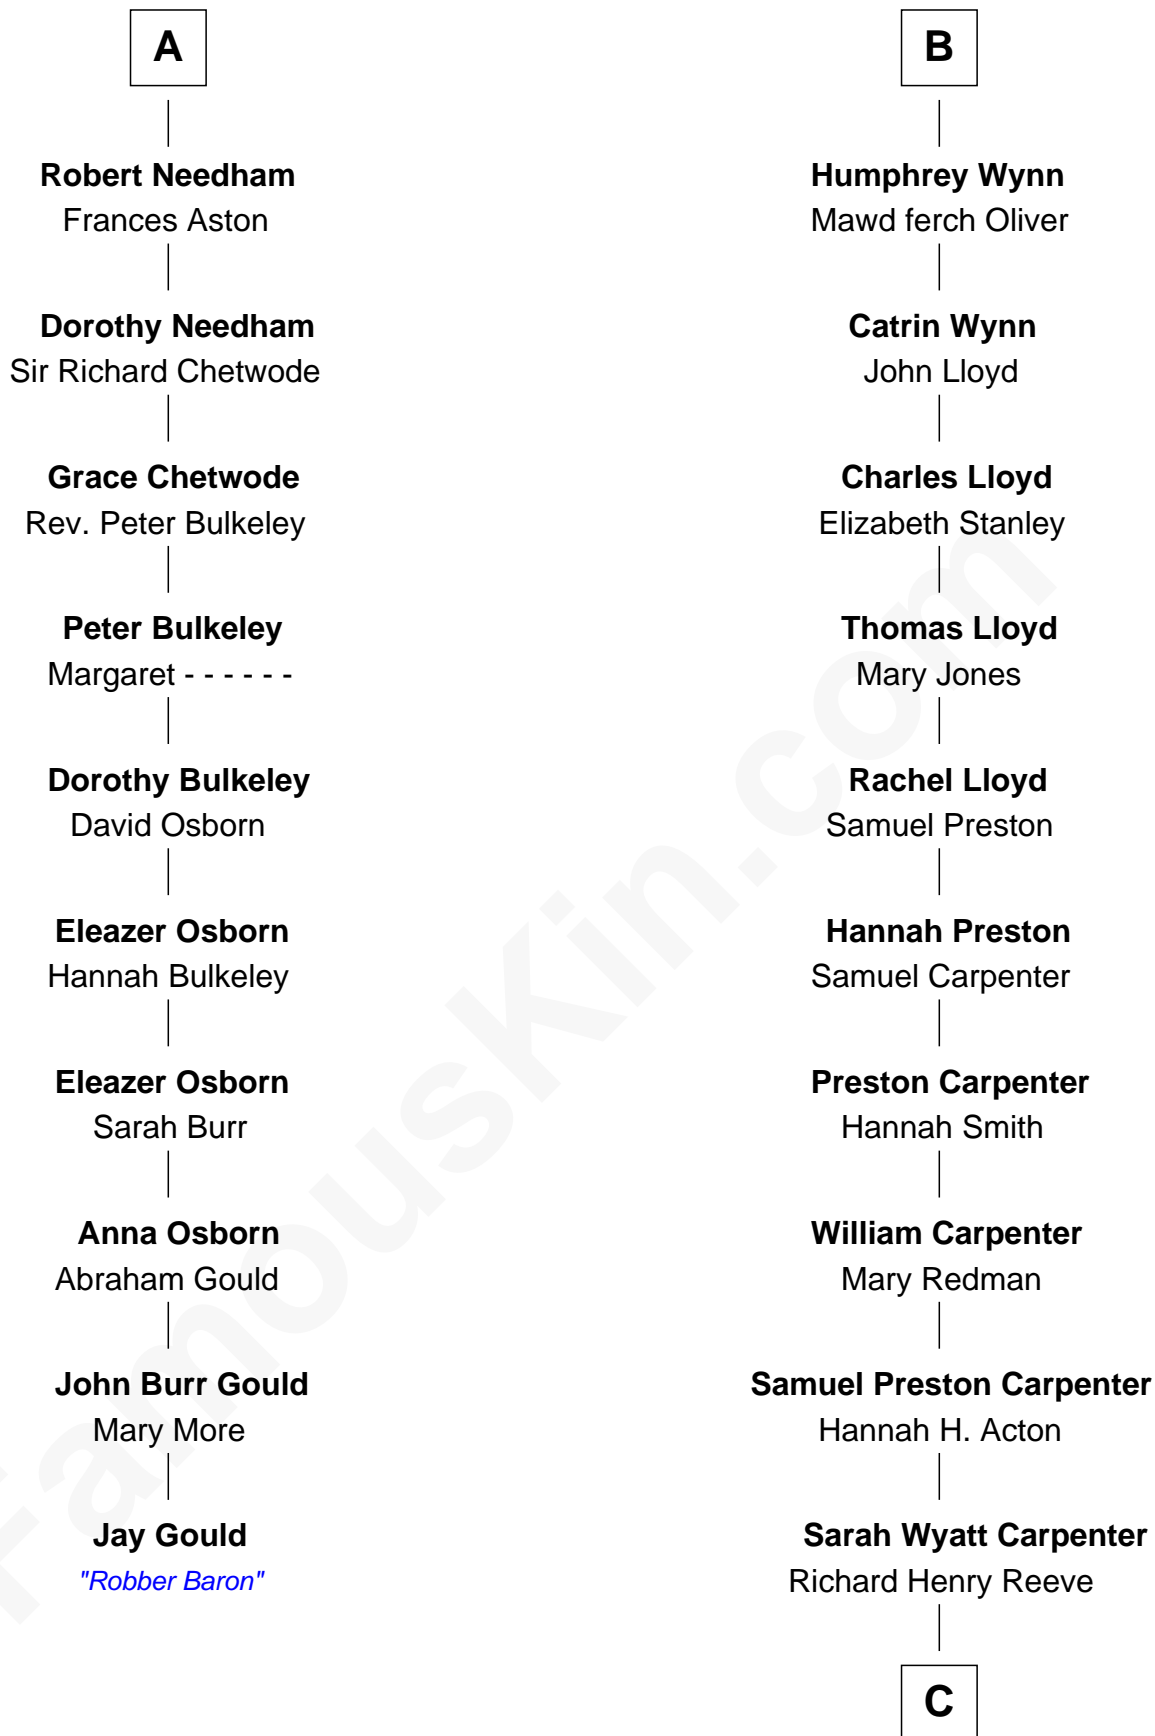

FamousKin.com

Relationship Chart of

Jay Gould

American Railroad "Robber Baron"

16th cousin 4 times removed of

Christopher Reeve
Movie Actor

C

Augustus Henry Reeve
Margaretta Willis Baldwin