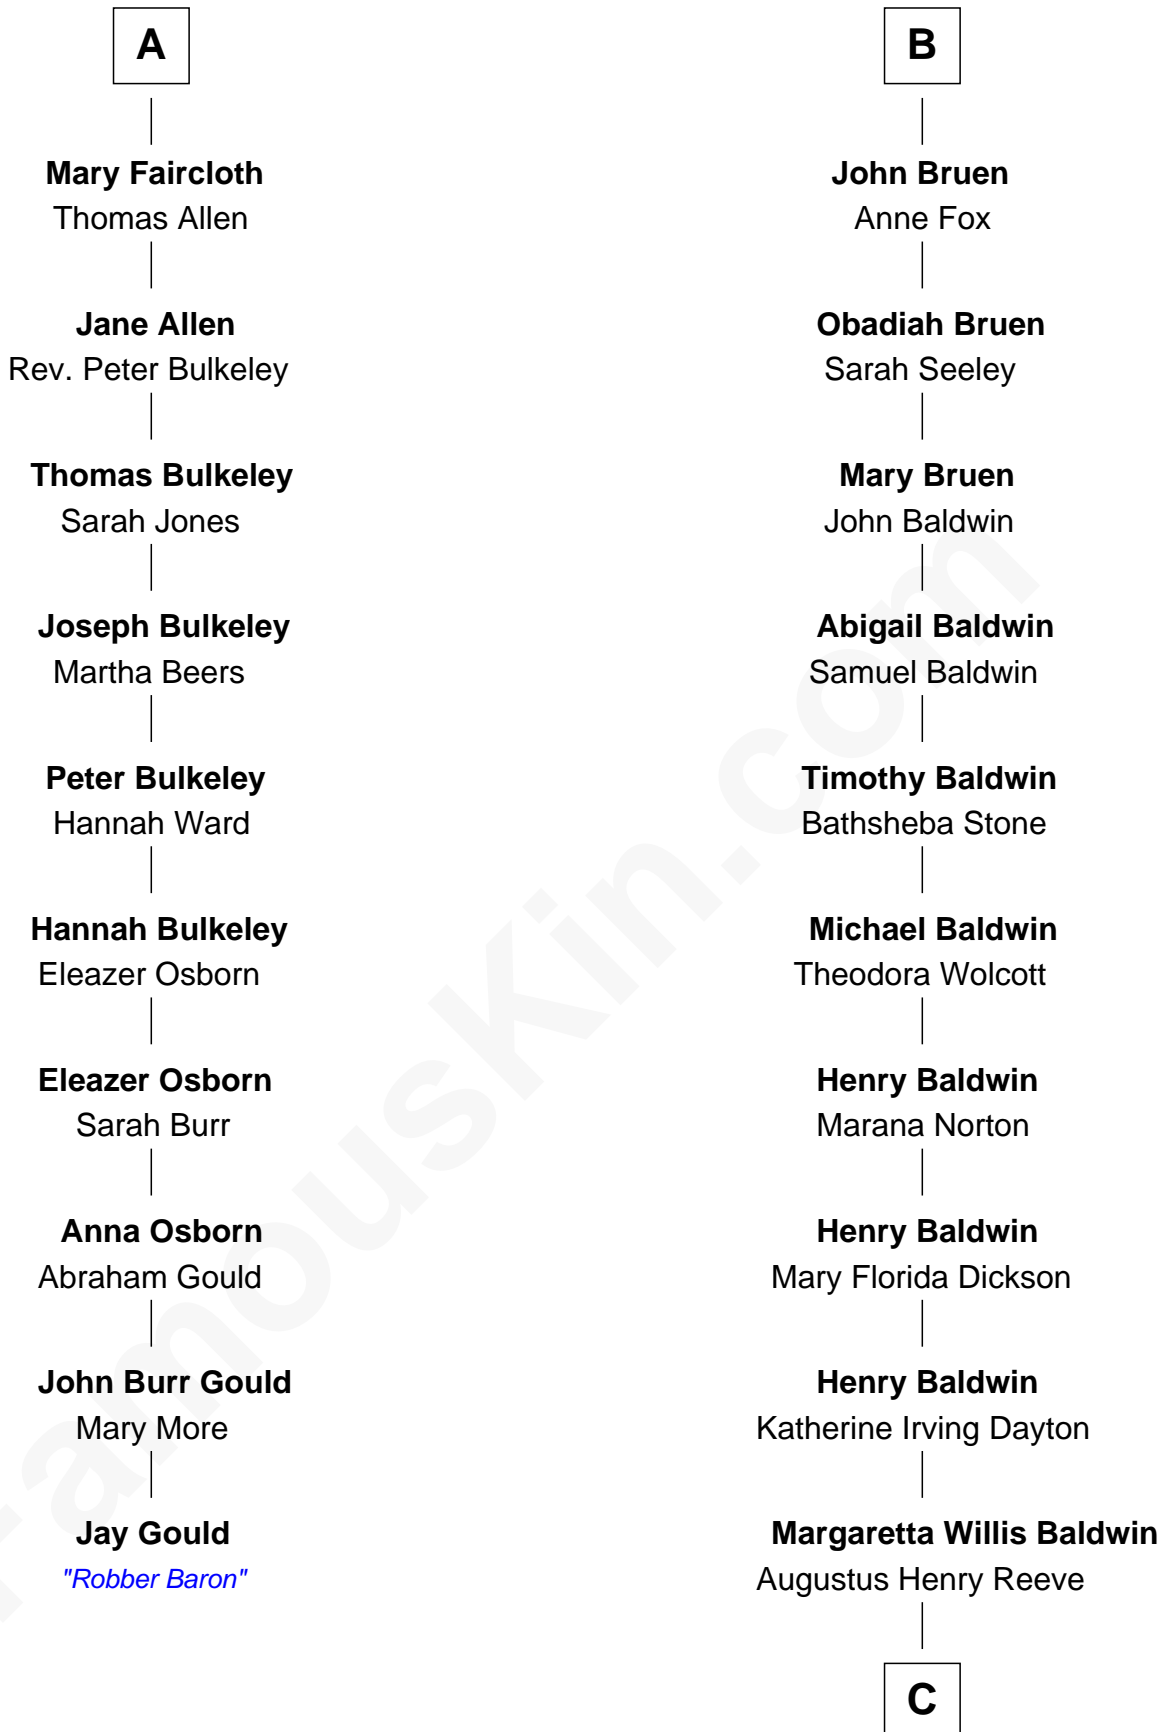

FamousKin.com

Relationship Chart of Jay Gould

American Railroad "Robber Baron"

16th cousin 3 times removed of

Christopher Reeve
Movie Actor

C

Richard Henry Reeve
Anne Conrad D'Olier

Franklin D'Olier Reeve
Barbara Pitney Lamb