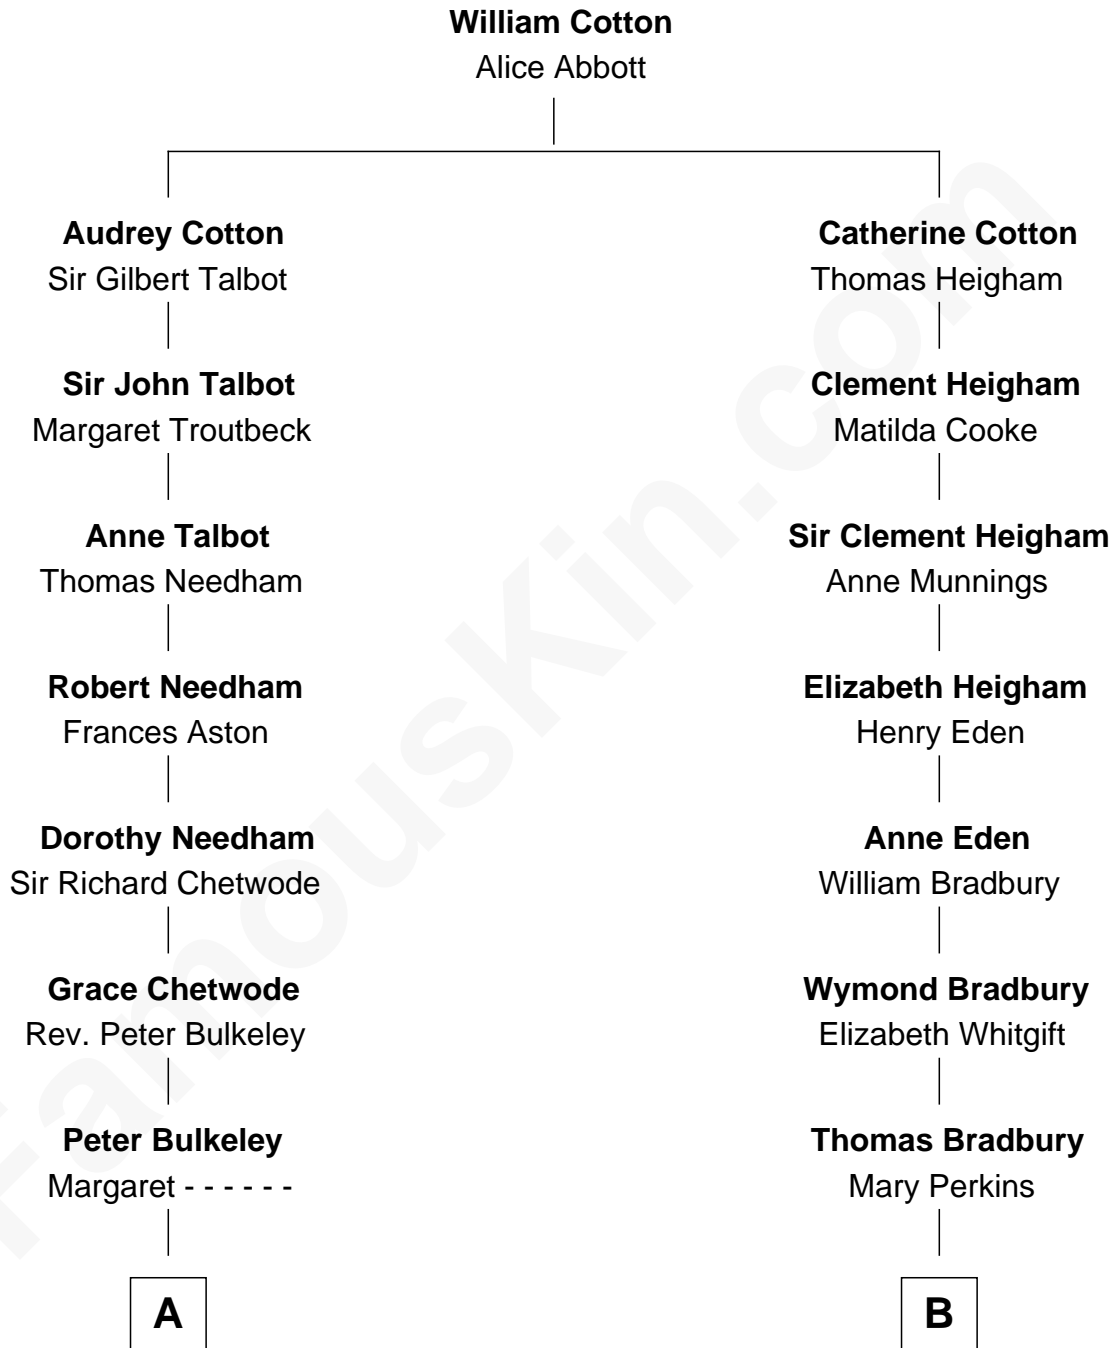

FamousKin.com

Relationship Chart of

Jay Gould

American Railroad "Robber Baron"

12th cousin 5 times removed of

Christopher Reeve
Movie Actor

A

Dorothy Bulkeley

Mary More

Jay Gould

"Robber Baron"

B

William Bradbury

Rebecca Wheelwright

Thomas Bradbury

Mary Hilton