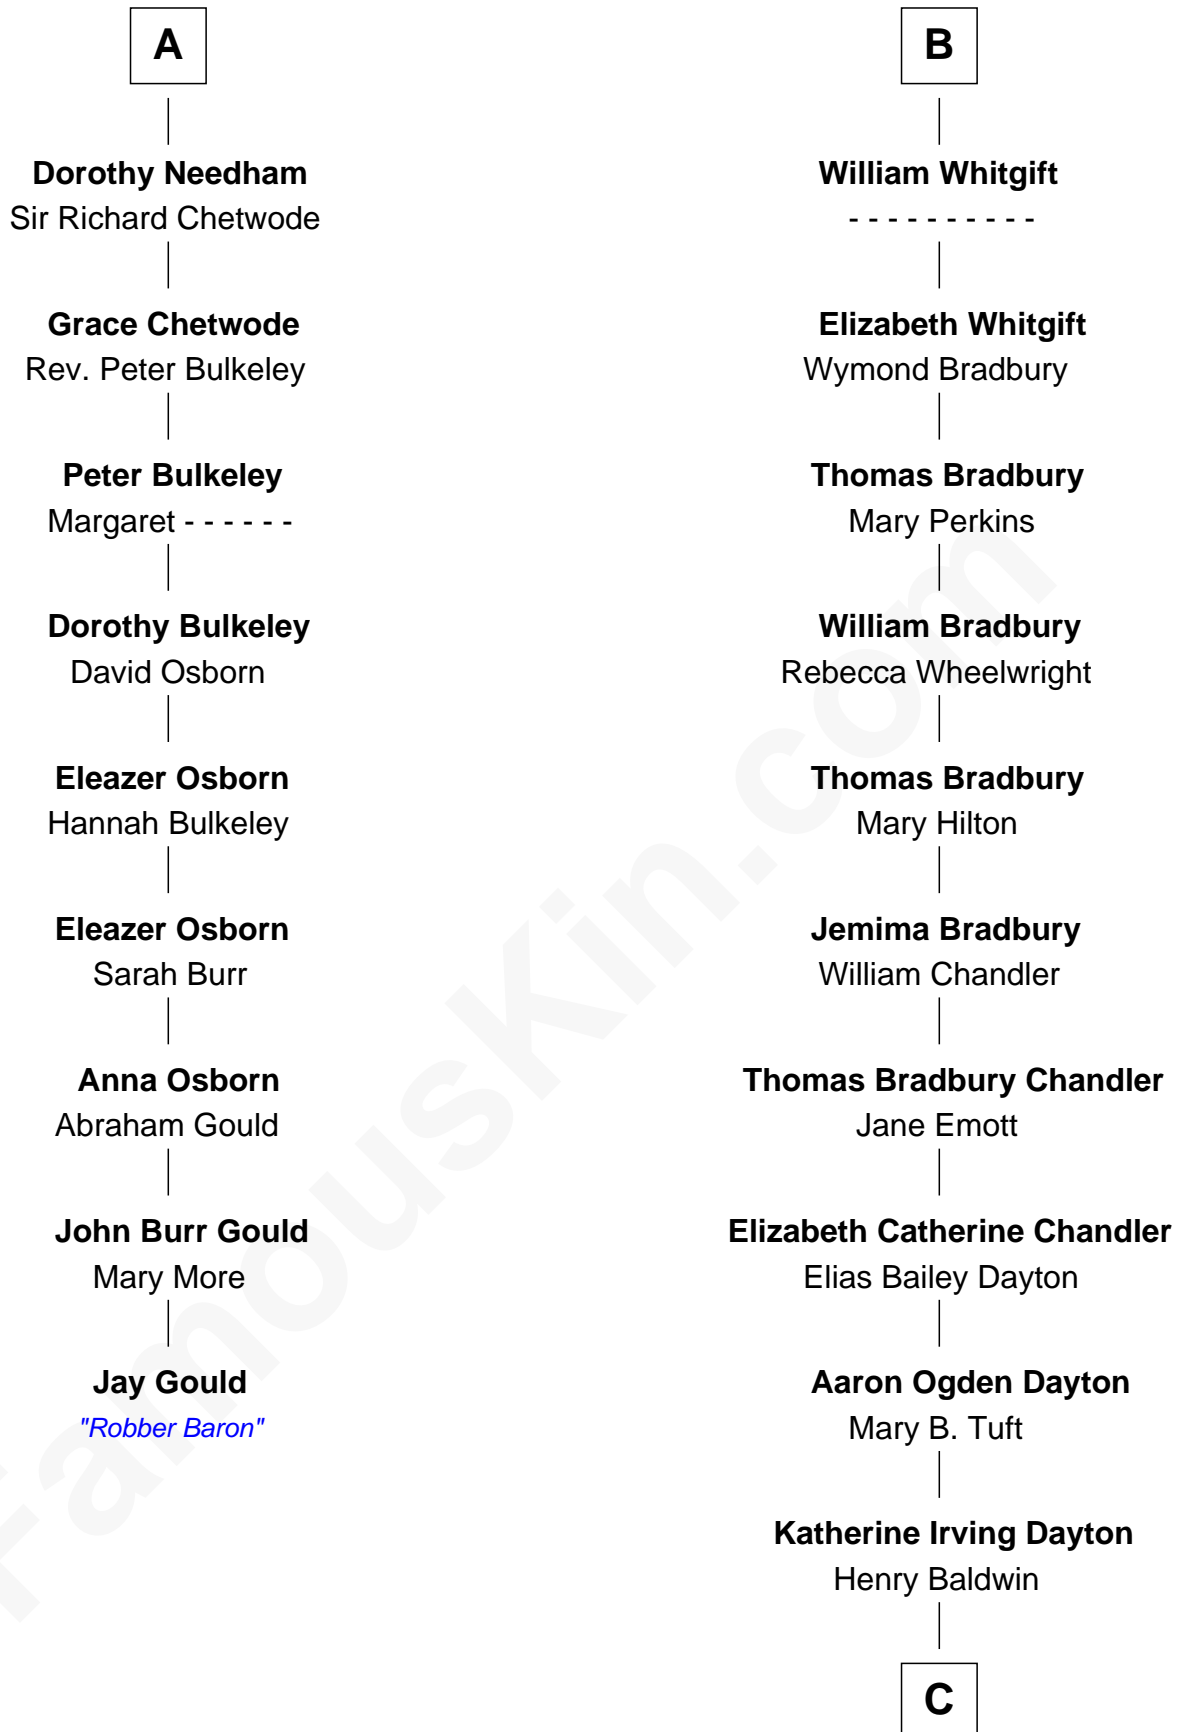

FamousKin.com

Relationship Chart of

Jay Gould

American Railroad "Robber Baron"

15th cousin 5 times removed of

Christopher Reeve
Movie Actor

C

Margaretta Willis Baldwin