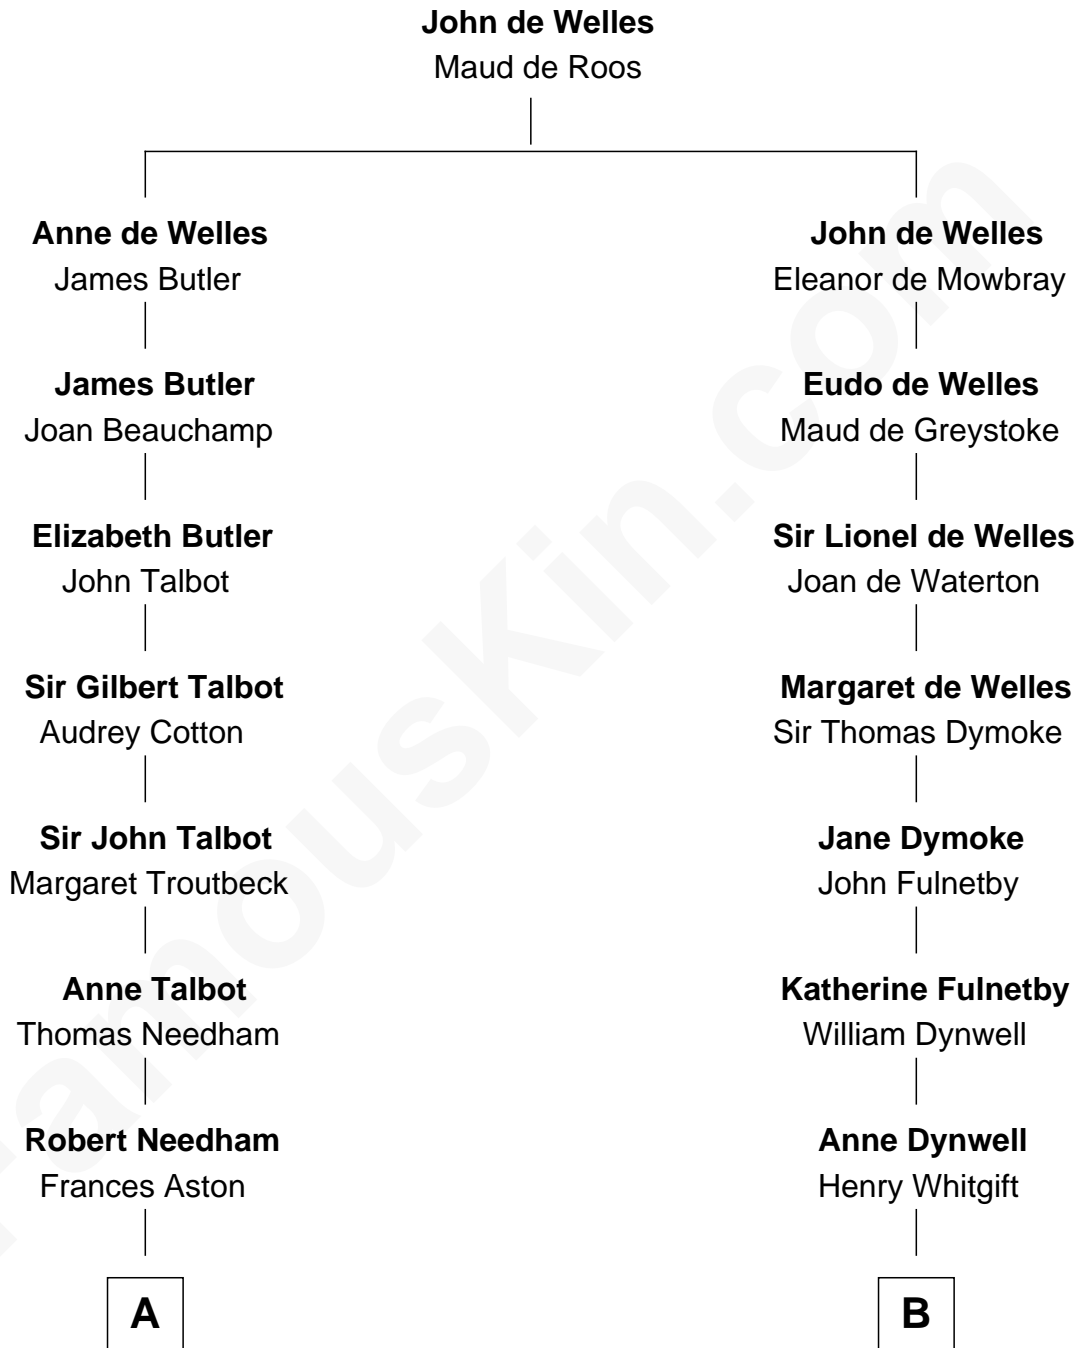

FamousKin.com

Relationship Chart of

Jay Gould

American Railroad "Robber Baron"

15th cousin 5 times removed of

Christopher Reeve
Movie Actor

C

Margaretta Willis Baldwin

Augustus Henry Reeve

Richard Henry Reeve

Anne Conrad D'Olier

Franklin D'Olier Reeve

Barbara Pitney Lamb

Christopher Reeve

Movie Actor