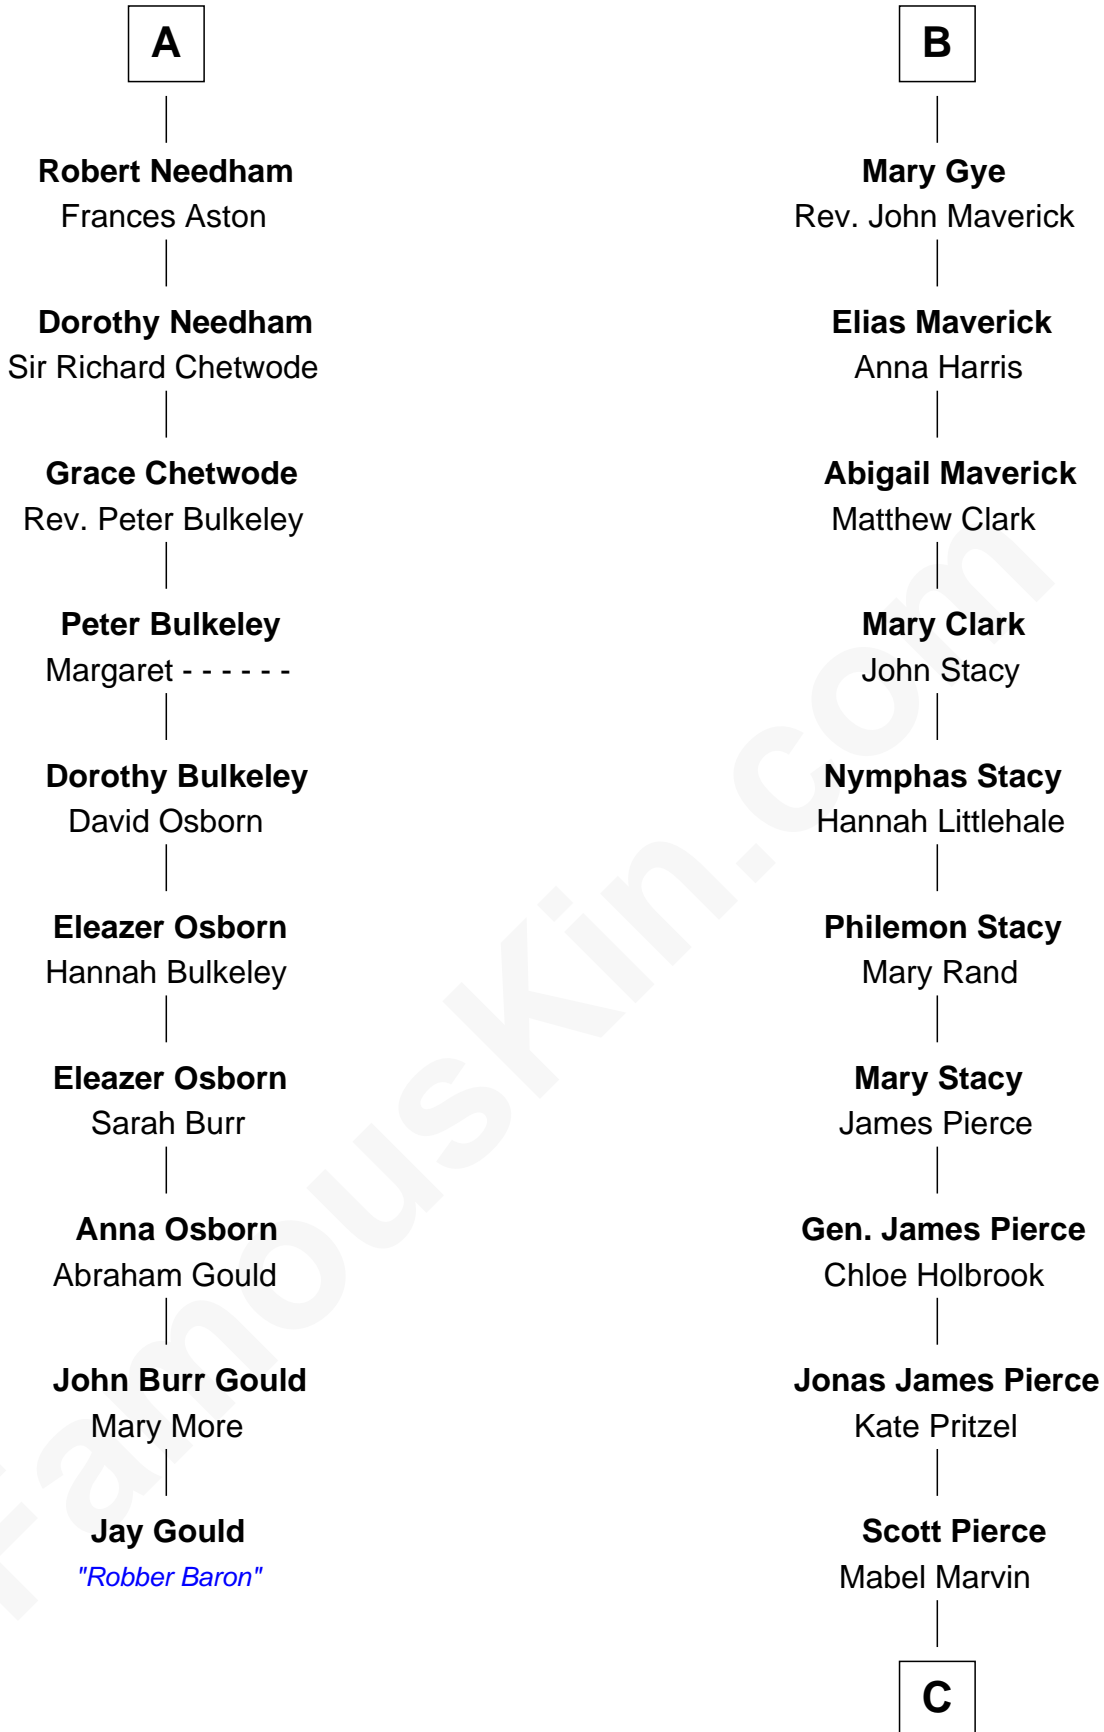

FamousKin.com

Relationship Chart of

Jay Gould

American Railroad "Robber Baron"

16th cousin 2 times removed of

Barbara (Pierce) Bush

First Lady of President George H.W. Bush

C

Marvin Pierce
Pauline Robinson

Barbara (Pierce) Bush
First Lady of George H.W. Bush

FamousKin.com