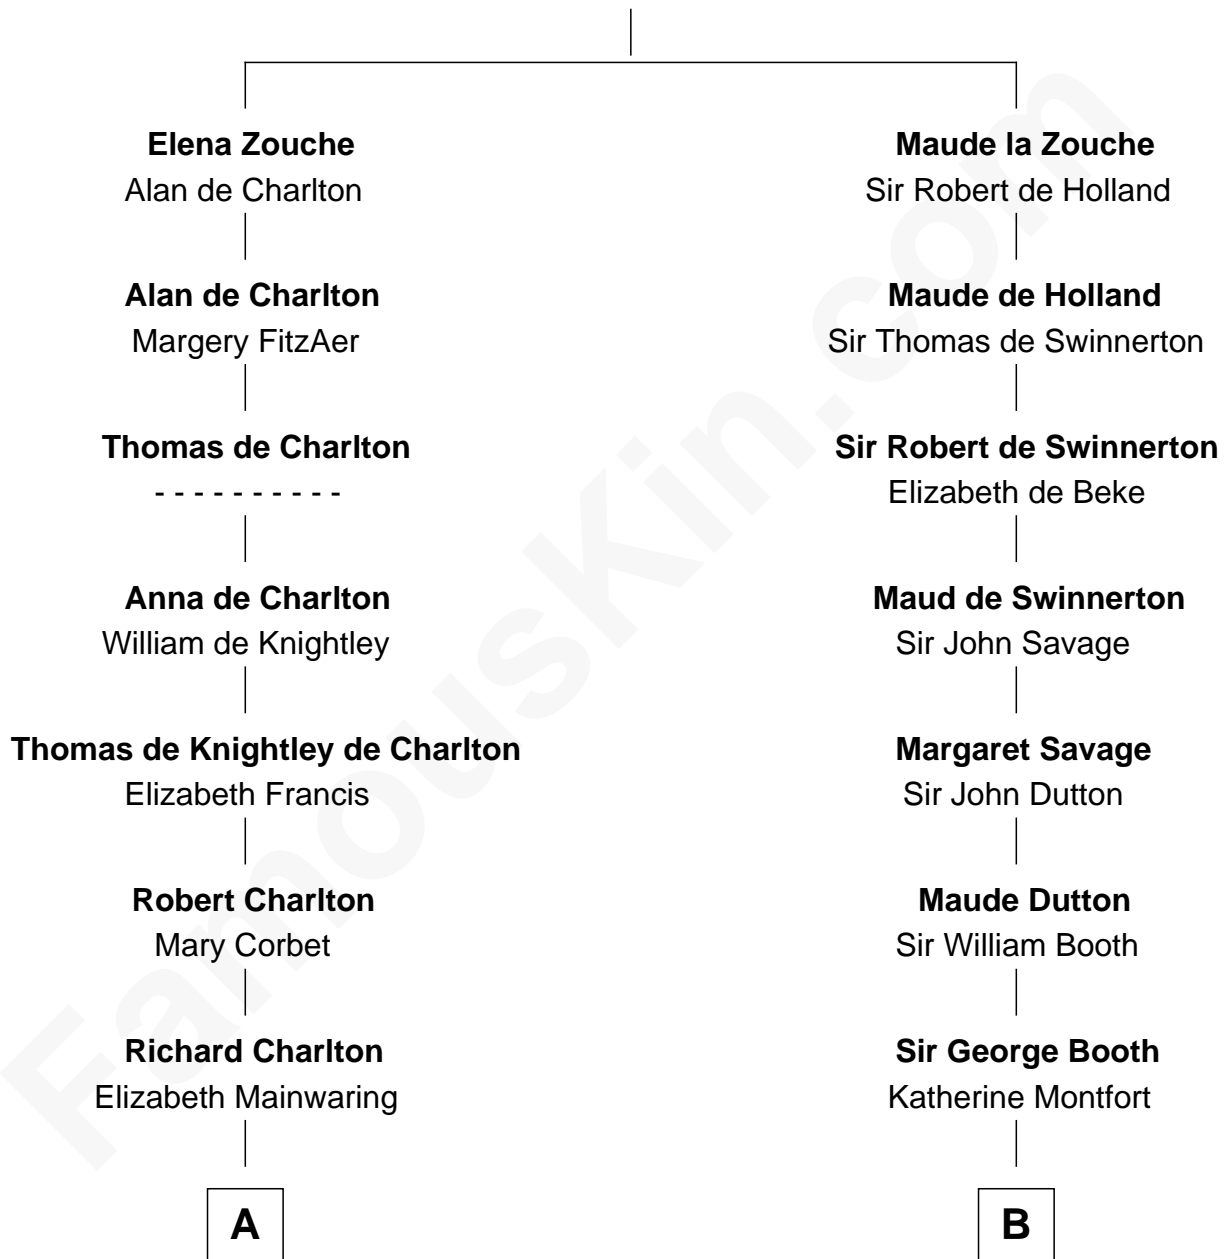

FamousKin.com

Relationship Chart of

Jay Gould

American Railroad "Robber Baron"

17th cousin 4 times removed of

Barbara (Pierce) Bush

First Lady of President George H.W. Bush

Sir Alan la Zouche
Eleanor de Segrave

C

Samuel Ross Marvin

Julia Ann Place

Jerome Place Marvin

Martha Ann Stokes

Mabel Marvin

Scott Pierce

Marvin Pierce

Pauline Robinson

Barbara (Pierce) Bush

First Lady of George H.W. Bush

FamousKin.com