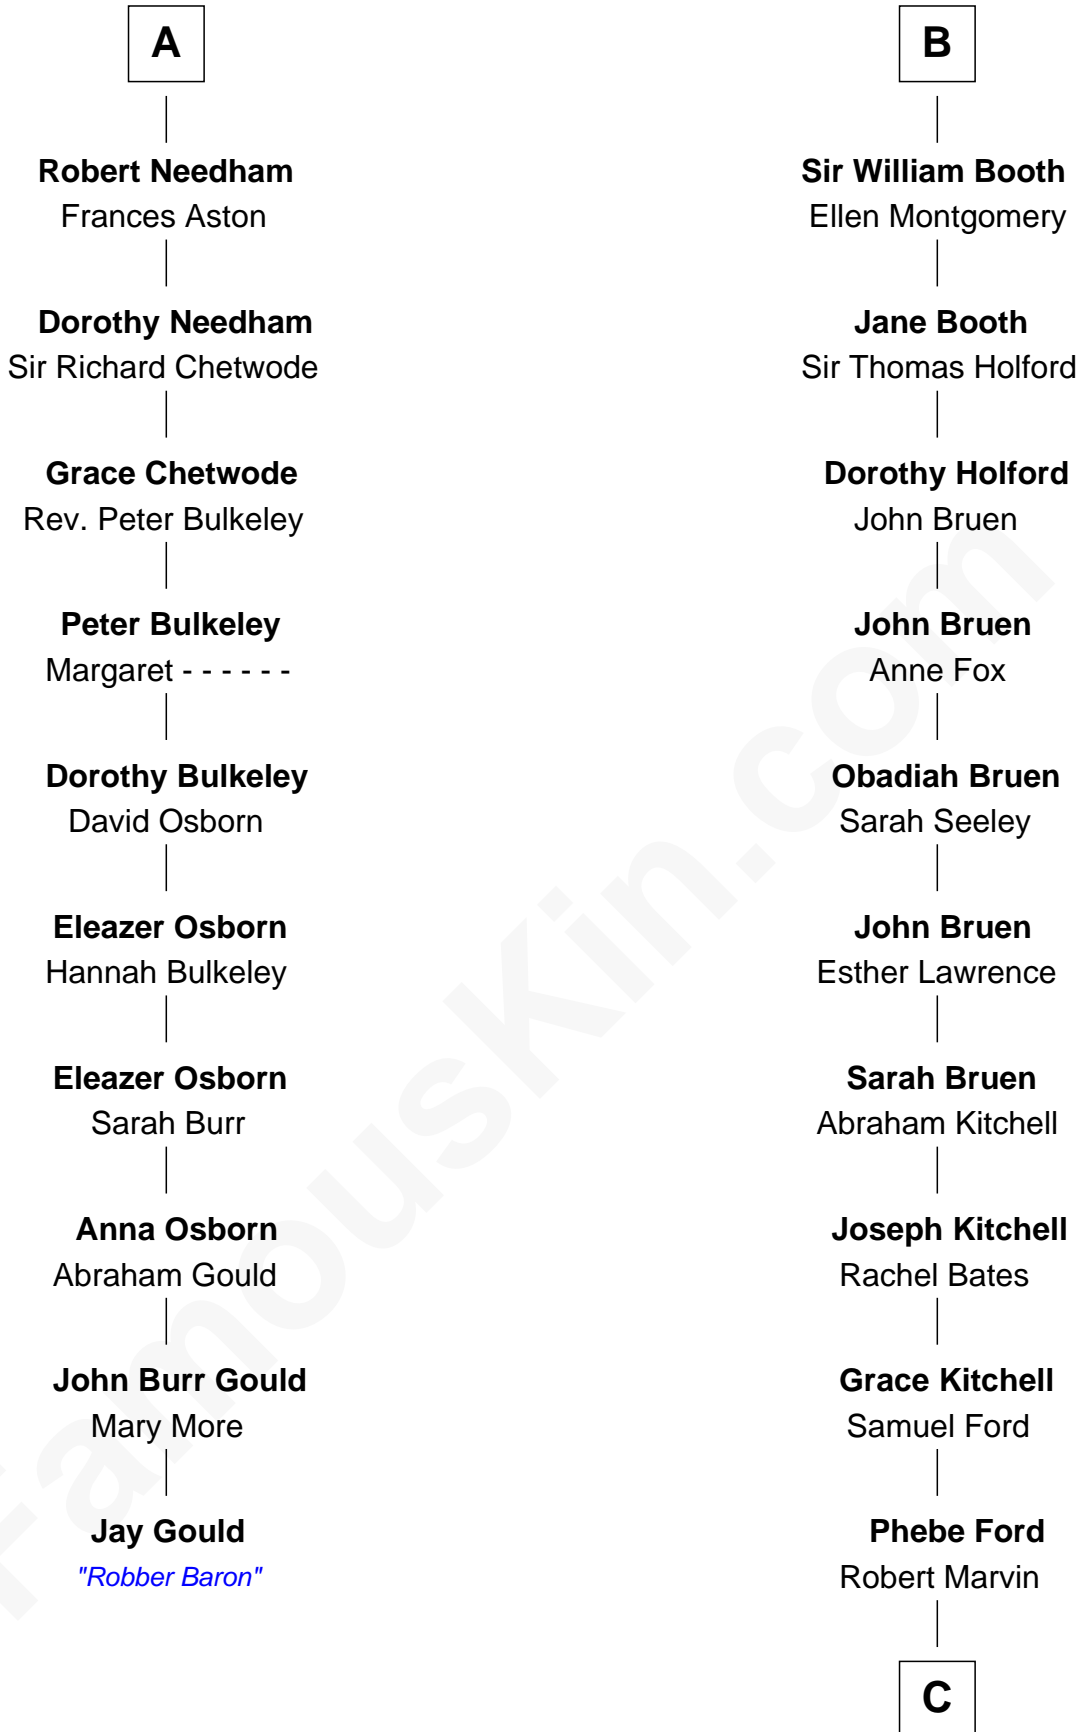

## Relationship Chart of

### Jay Gould

*American Railroad "Robber Baron"*

16th cousin 5 times removed of

**Barbara (Pierce) Bush**

*First Lady of President George H.W. Bush*

**C**

Samuel Ross Marvin

Julia Ann Place

Jerome Place Marvin

Martha Ann Stokes

Mabel Marvin

Scott Pierce

Marvin Pierce

Pauline Robinson

**Barbara (Pierce) Bush**

*First Lady of George H.W. Bush*