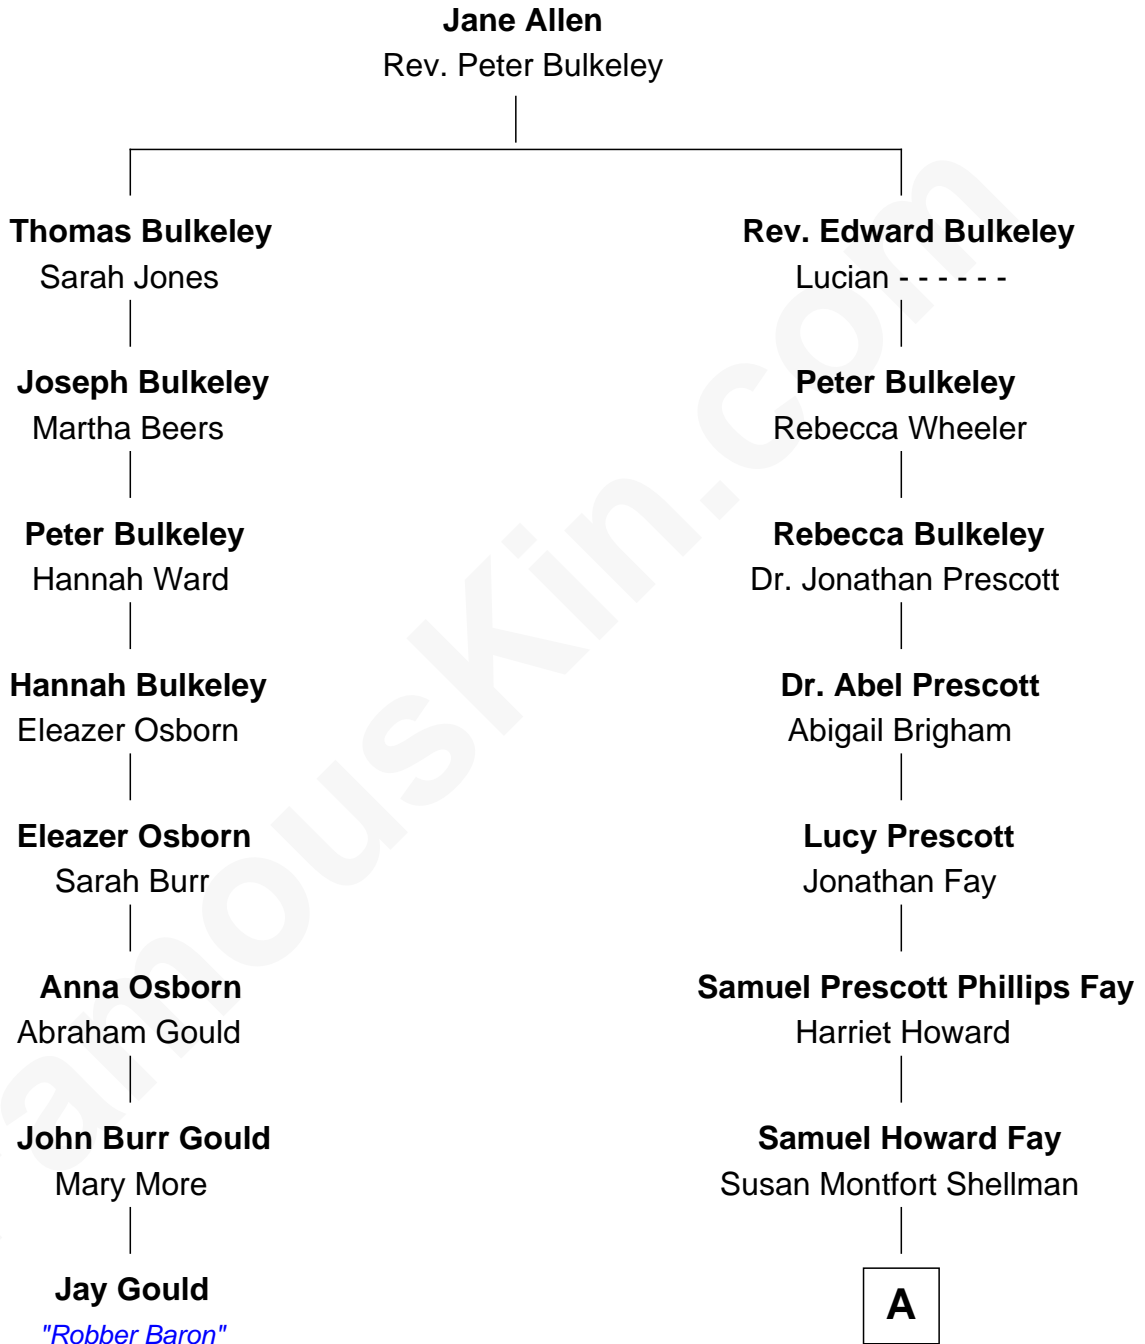

FamousKin.com

Relationship Chart of

Jay Gould

American Railroad "Robber Baron"

7th cousin 4 times removed of

George W. Bush
43rd U.S. President

A

Harriet Eleanor Fay
Rev. James Smith Bush

Samuel Prescott Bush
Flora Sheldon

Prescott Sheldon Bush
Dorothy Wear Walker

George Herbert Walker Bush
Barbara Pierce

George W. Bush
43rd U.S. President

FamousKin.com