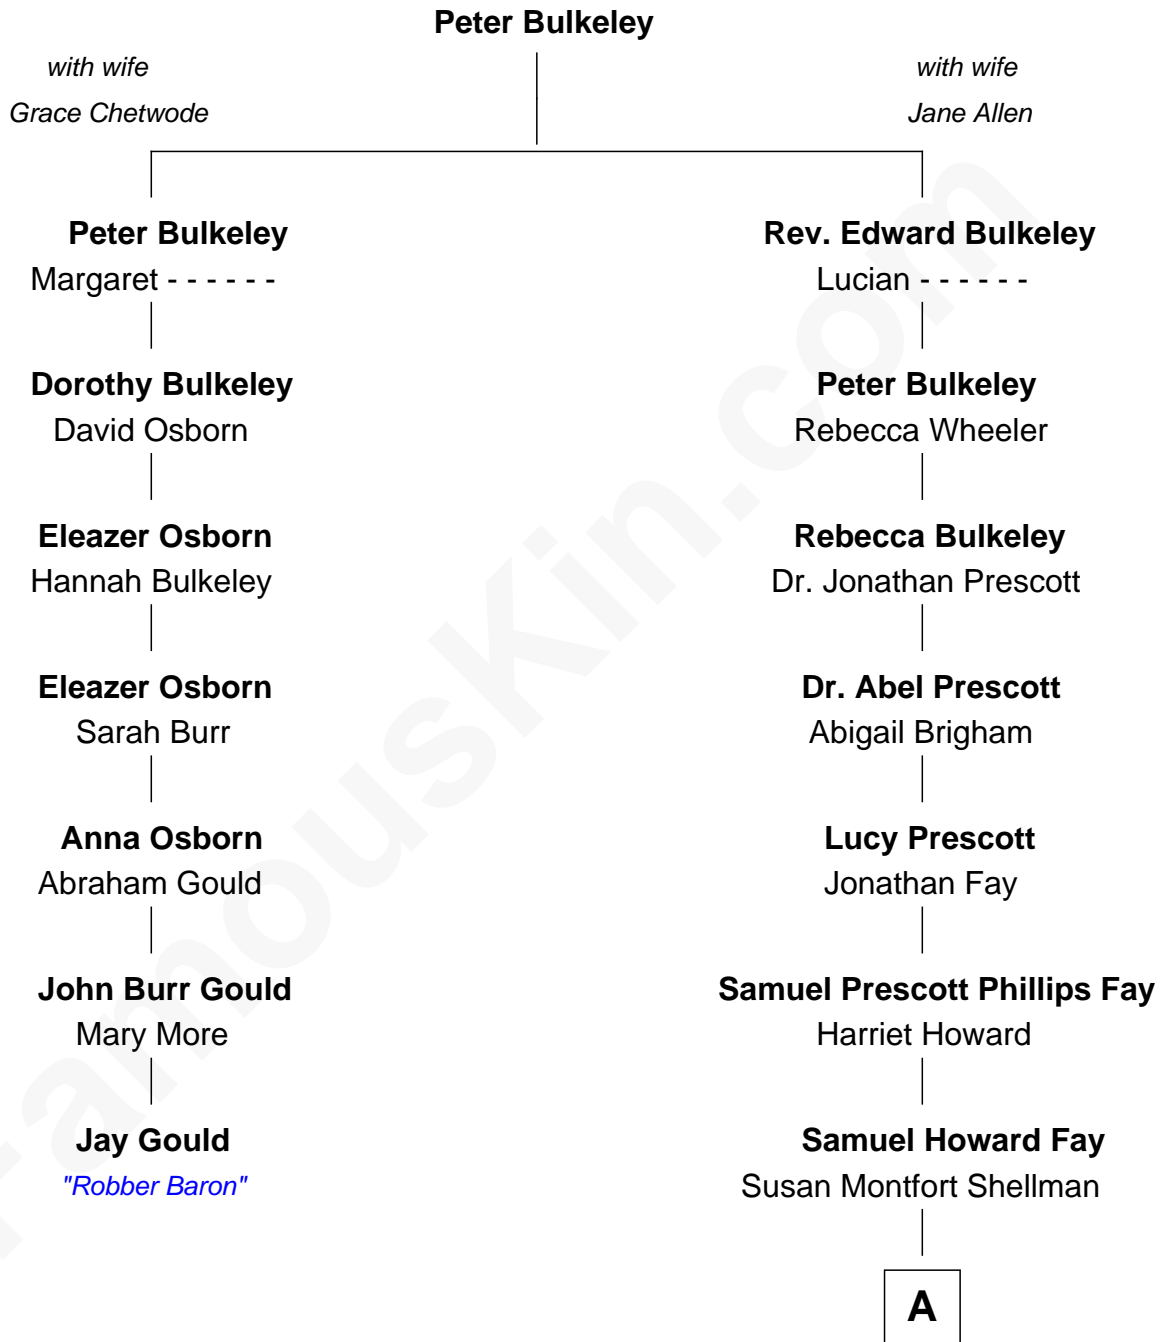

FamousKin.com

Relationship Chart of

Jay Gould

American Railroad "Robber Baron"

6th cousin 5 times removed of

George W. Bush
43rd U.S. President

A

Harriet Eleanor Fay
Rev. James Smith Bush

Samuel Prescott Bush
Flora Sheldon

Prescott Sheldon Bush
Dorothy Wear Walker

George Herbert Walker Bush
Barbara Pierce

George W. Bush
43rd U.S. President

FamousKin.com