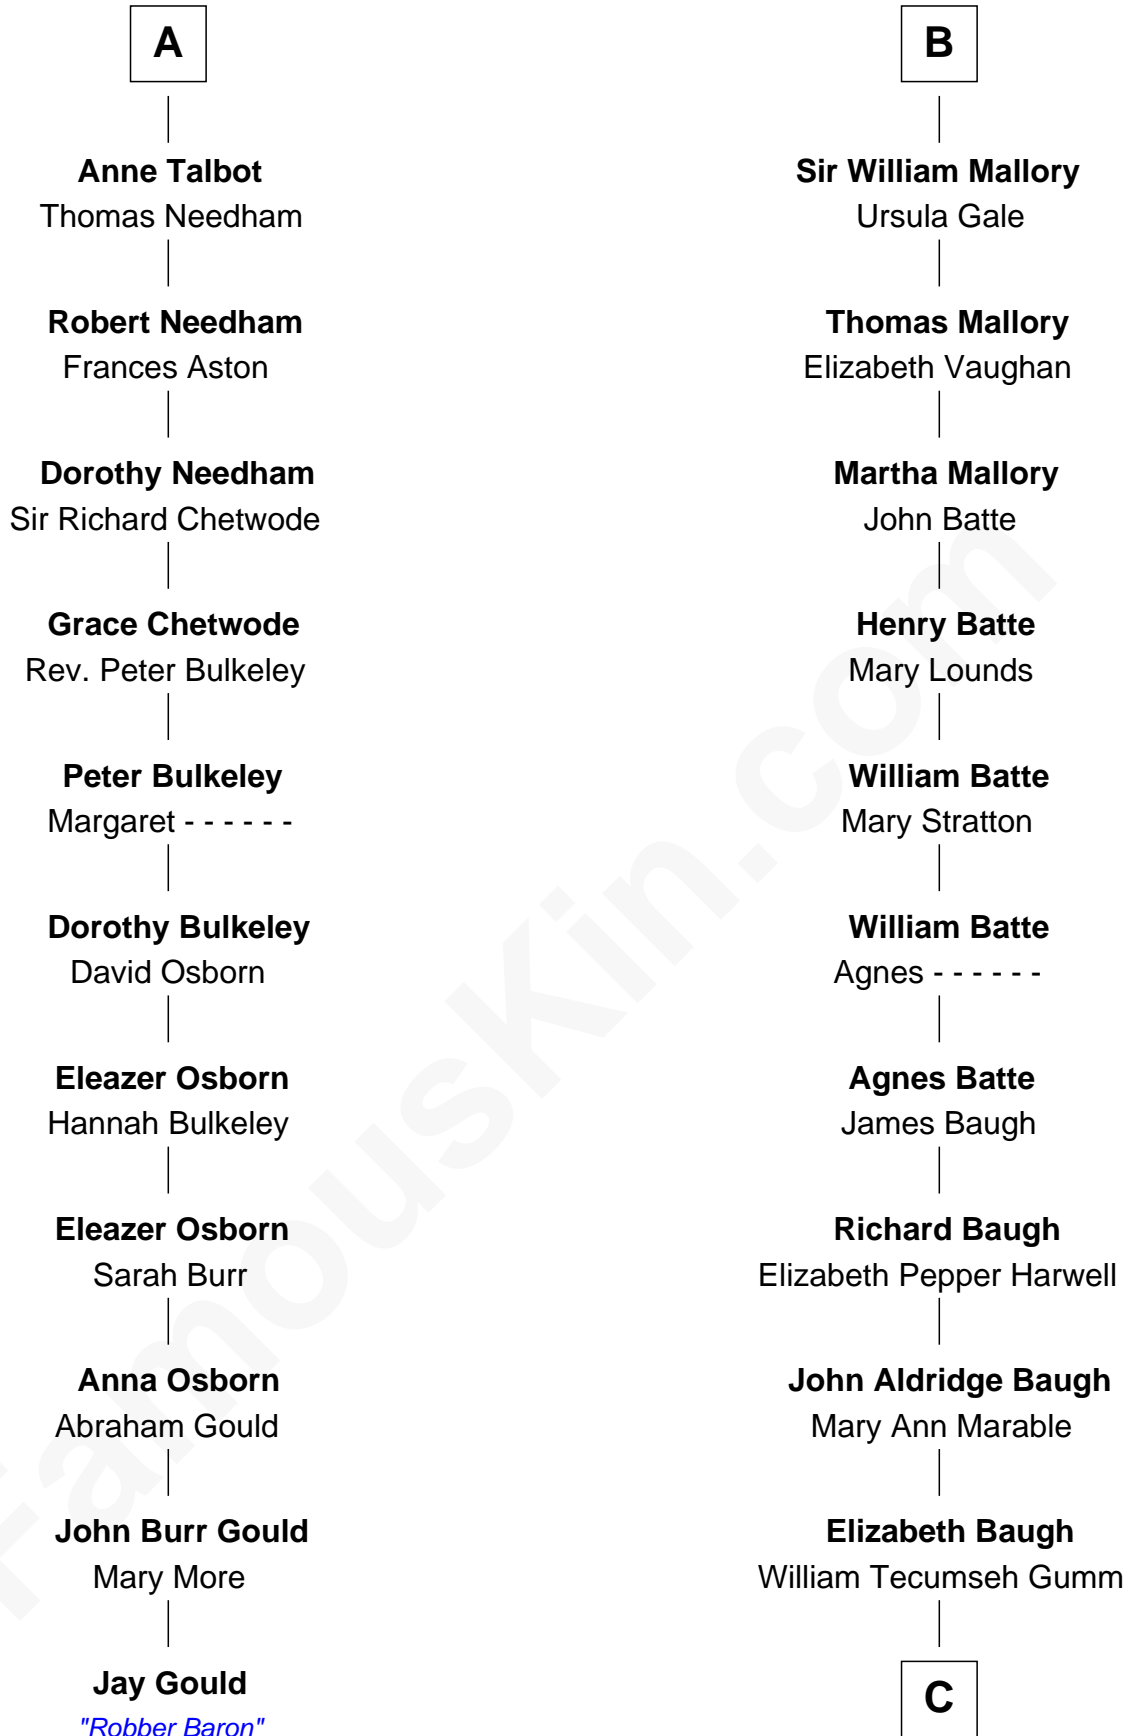

FamousKin.com

Relationship Chart of

Jay Gould

American Railroad "Robber Baron"

17th cousin 2 times removed of

Liza Minnelli

Singer and Actress

Edmund Fitzalan

Alice de Warenne

C

Francis Avent Gumm

Ethel Marian Milne

Frances Ethel Gumm

Vincent Minnelli

Liza Minnelli

Singer and Actress