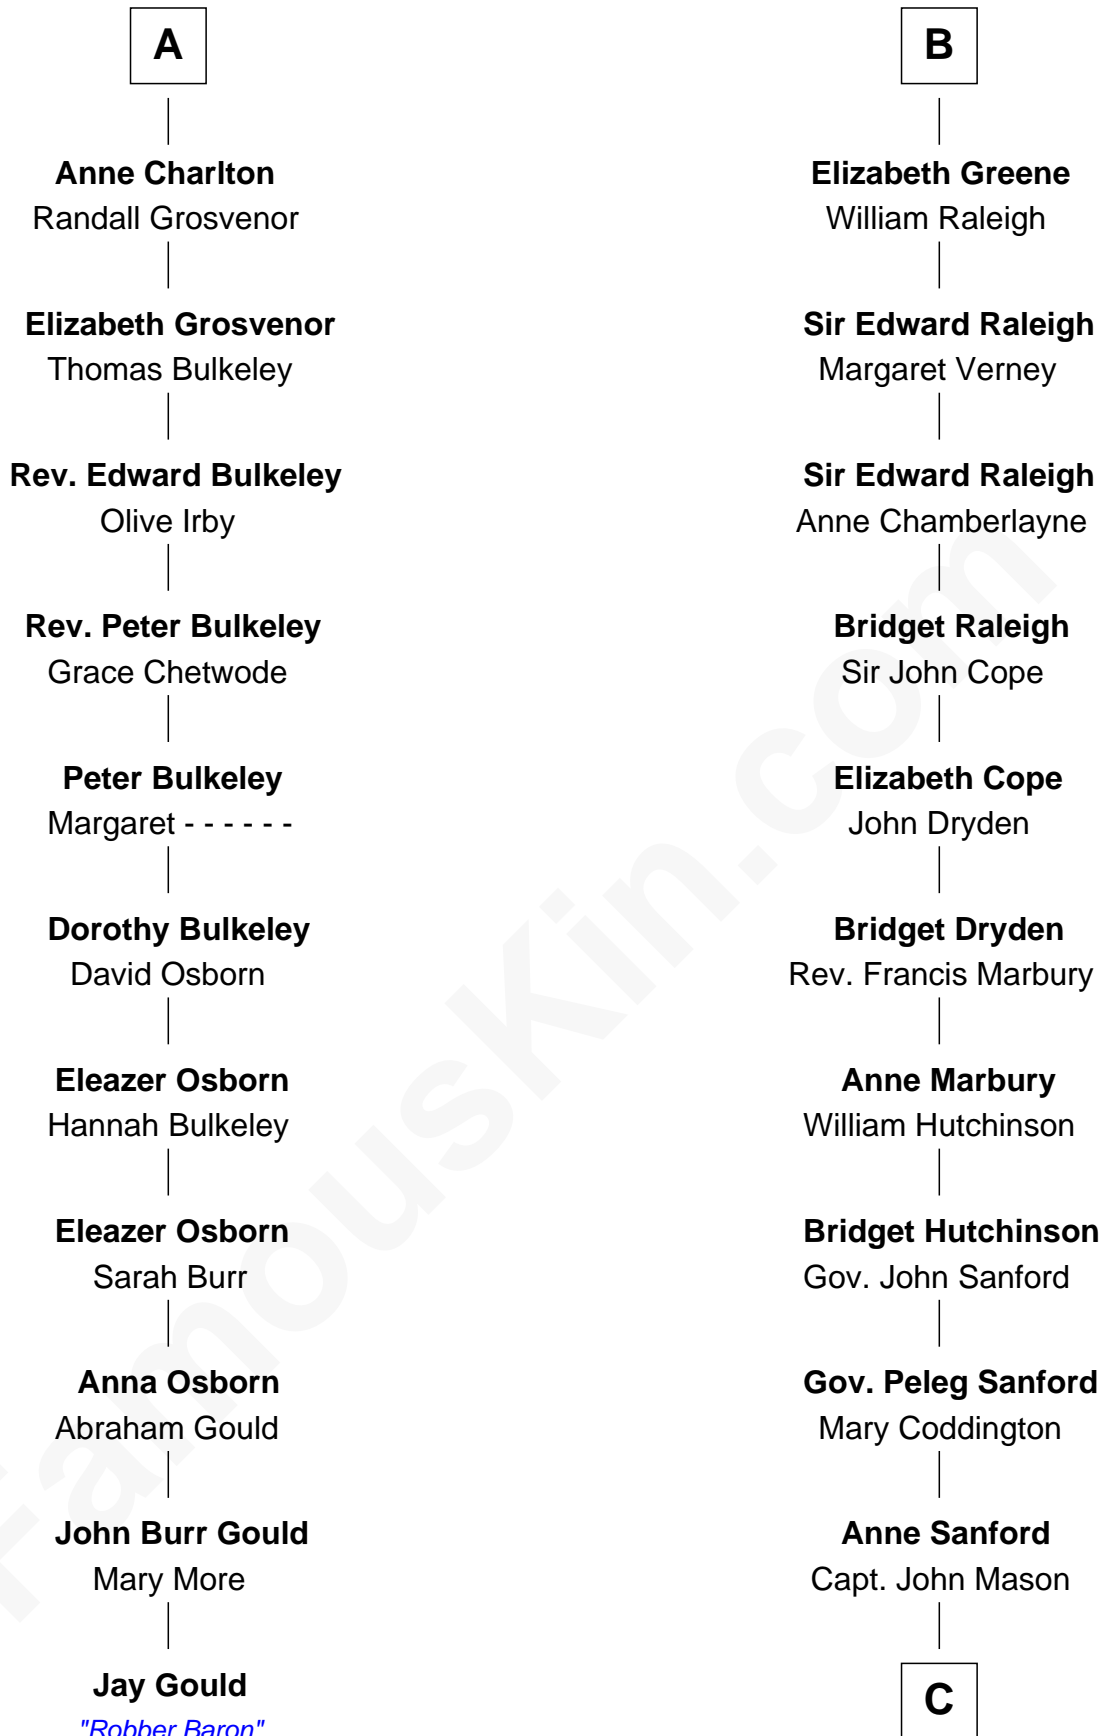

FamousKin.com

Relationship Chart of

Jay Gould

American Railroad "Robber Baron"

17th cousin 3 times removed of

Lucretia (Rudolph) Garfield

First Lady of President James Garfield

Sir Roger de Somery

Nichole d'Aubenev

C

Peleg Sanford Mason

Mary Stanton

Elijah Mason

Lucretia Greene

Arabella Greene Mason

Zebulon Rudolph