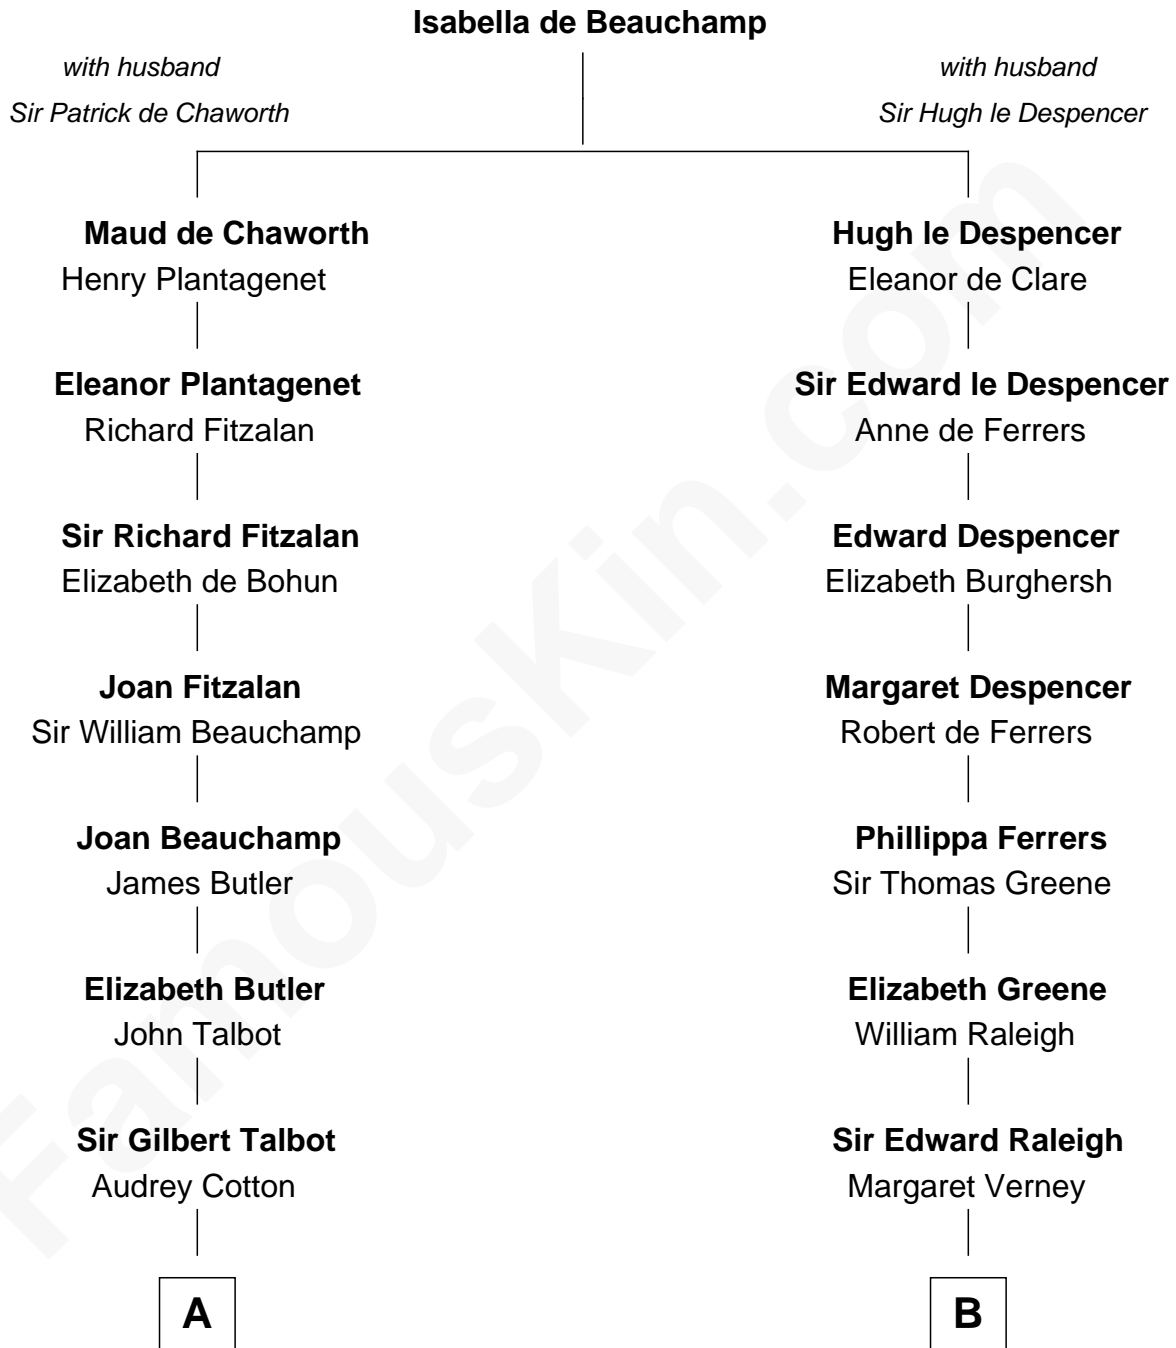

FamousKin.com

Relationship Chart of

Jay Gould

American Railroad "Robber Baron"

18th cousin of

Lucretia (Rudolph) Garfield

First Lady of President James Garfield

C

John Burr Gould

Mary More

Jay Gould

"Robber Baron"

D

Arabella Greene Mason

Zebulon Rudolph

Lucretia (Rudolph) Garfield