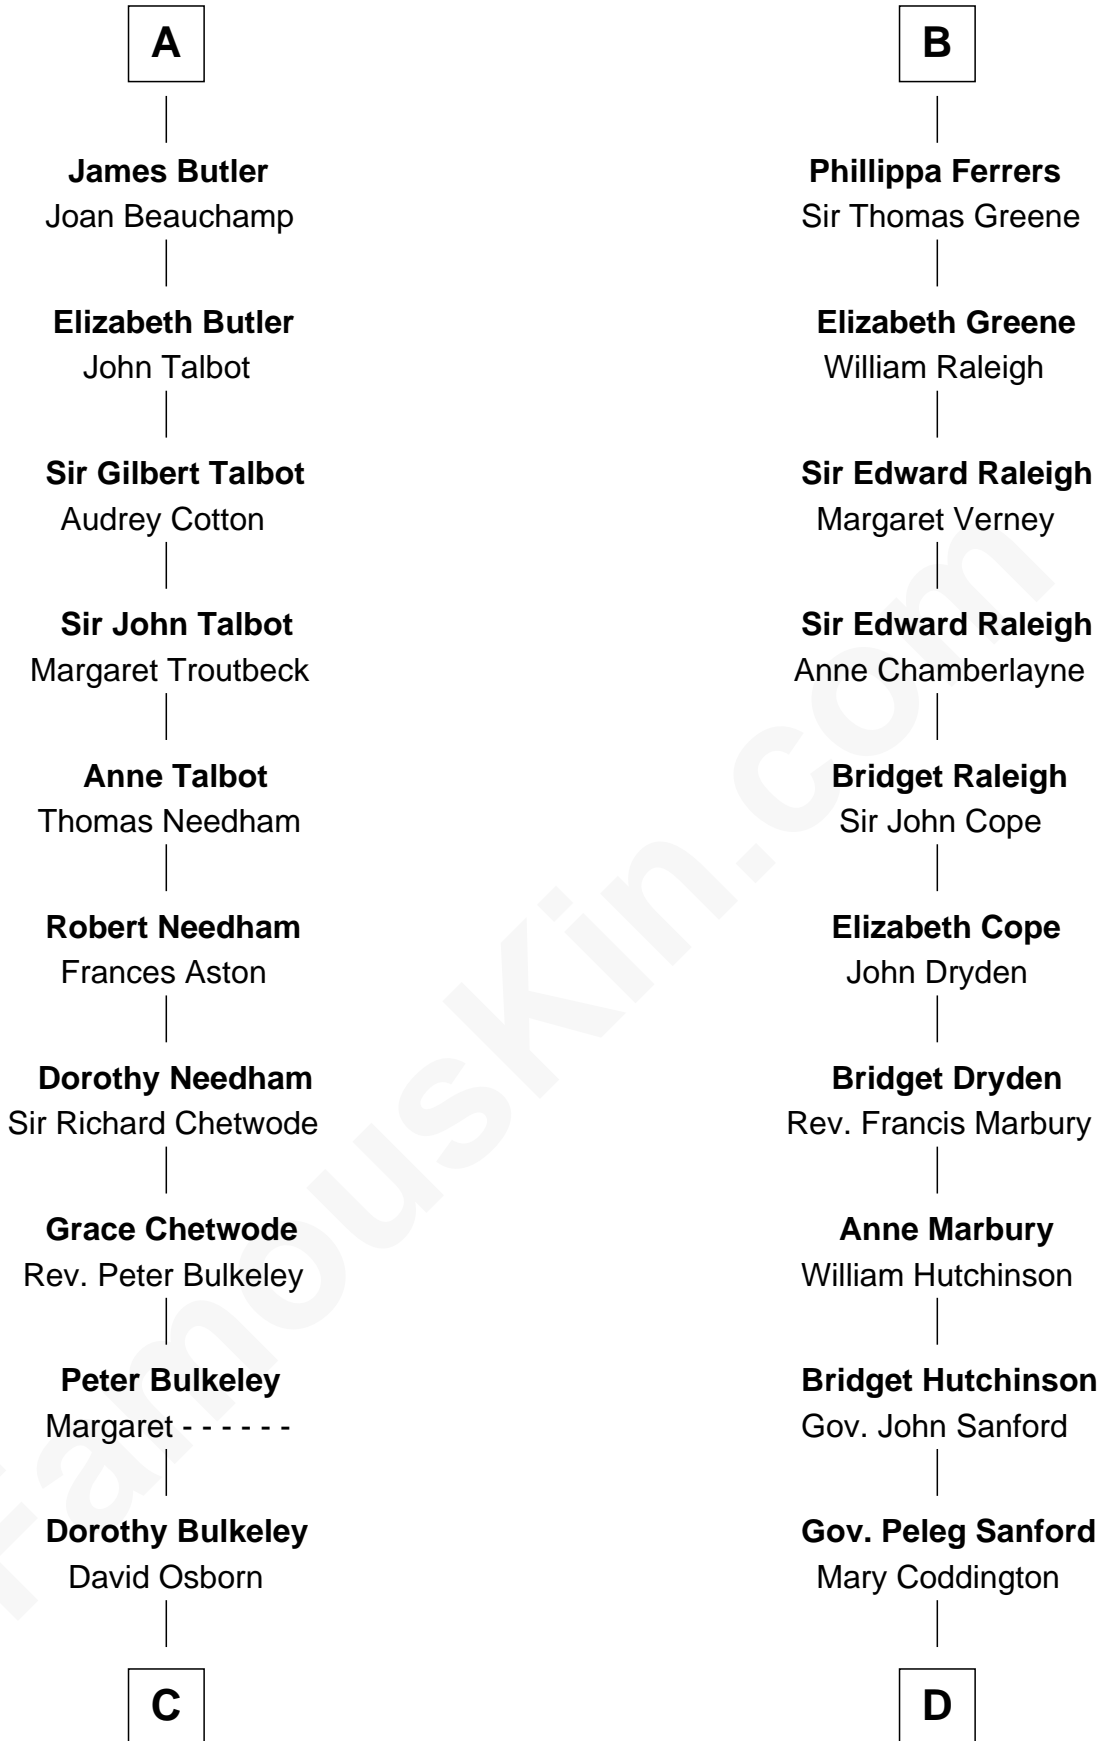

FamousKin.com

Relationship Chart of

Jay Gould

American Railroad "Robber Baron"

21st cousin of

Lucretia (Rudolph) Garfield

First Lady of President James Garfield

Sir Robert II de Quincy

Hawise of Chester

C

Eleazer Osborn
Hannah Bulkeley

Eleazer Osborn
Sarah Burr

Anna Osborn
Abraham Gould

John Burr Gould
Mary More

Jay Gould
"Robber Baron"

D

Anne Sanford
Capt. John Mason

Peleg Sanford Mason
Mary Stanton

Elijah Mason
Lucretia Greene

Arabella Greene Mason
Zebulon Rudolph

Lucretia (Rudolph) Garfield
First Lady of James Garfield