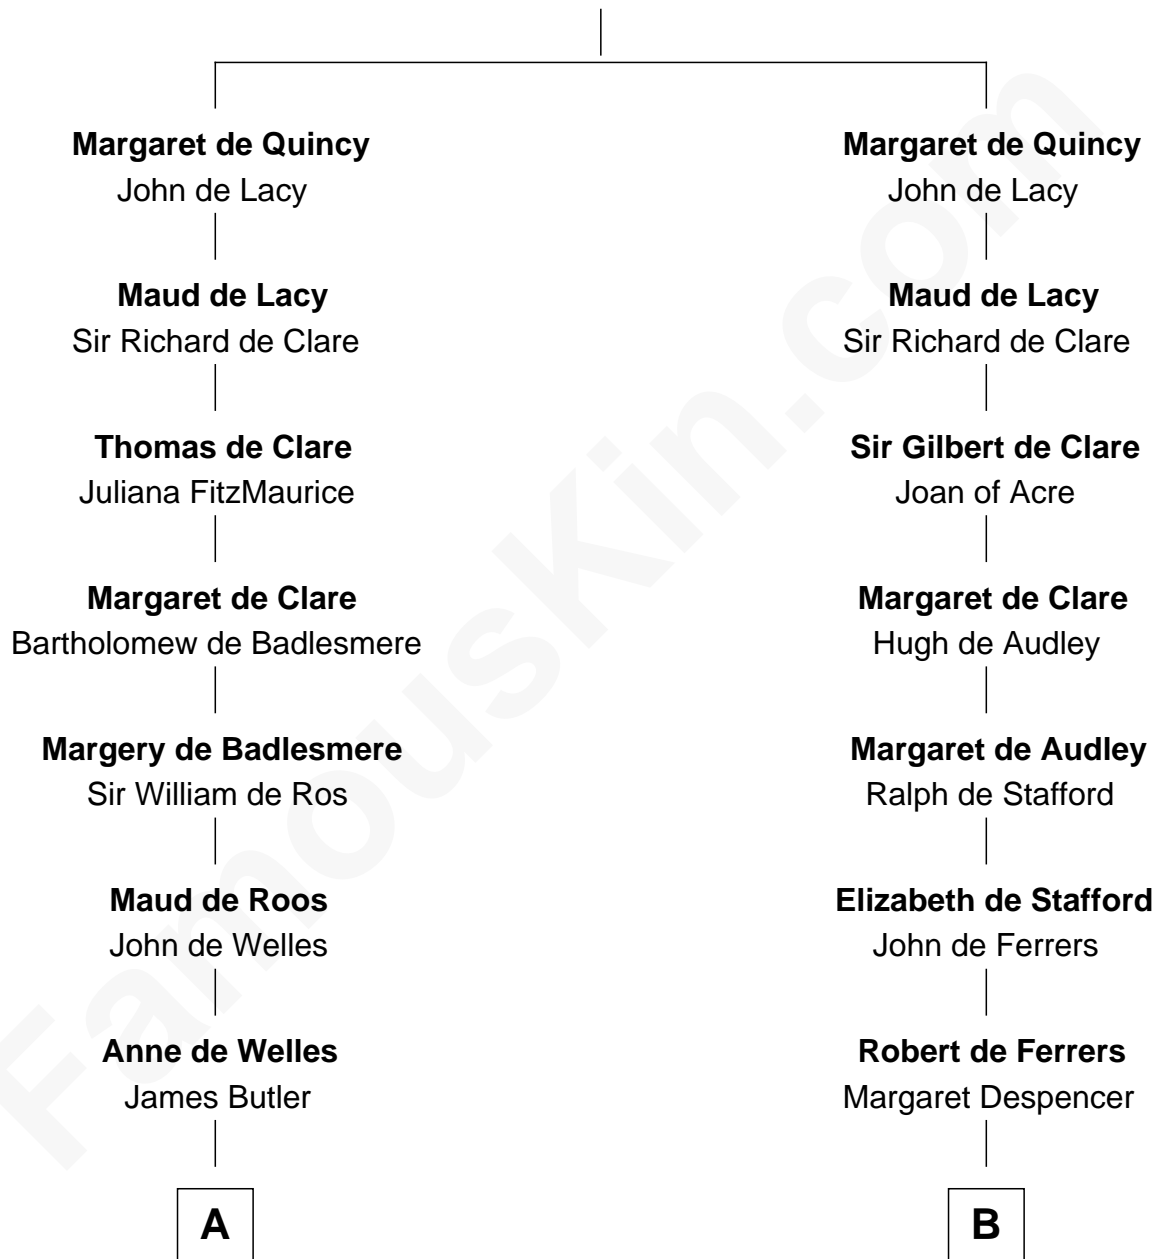

FamousKin.com

Relationship Chart of

Jay Gould

American Railroad "Robber Baron"

21st cousin of

Lucretia (Rudolph) Garfield

First Lady of President James Garfield

Sir Robert II de Quincy

Hawise of Chester

C

Eleazer Osborn
Hannah Bulkeley

Eleazer Osborn
Sarah Burr

Anna Osborn
Abraham Gould

John Burr Gould
Mary More

Jay Gould
"Robber Baron"

D

Anne Sanford
Capt. John Mason

Peleg Sanford Mason
Mary Stanton

Elijah Mason
Lucretia Greene

Arabella Greene Mason
Zebulon Rudolph

Lucretia (Rudolph) Garfield
First Lady of James Garfield