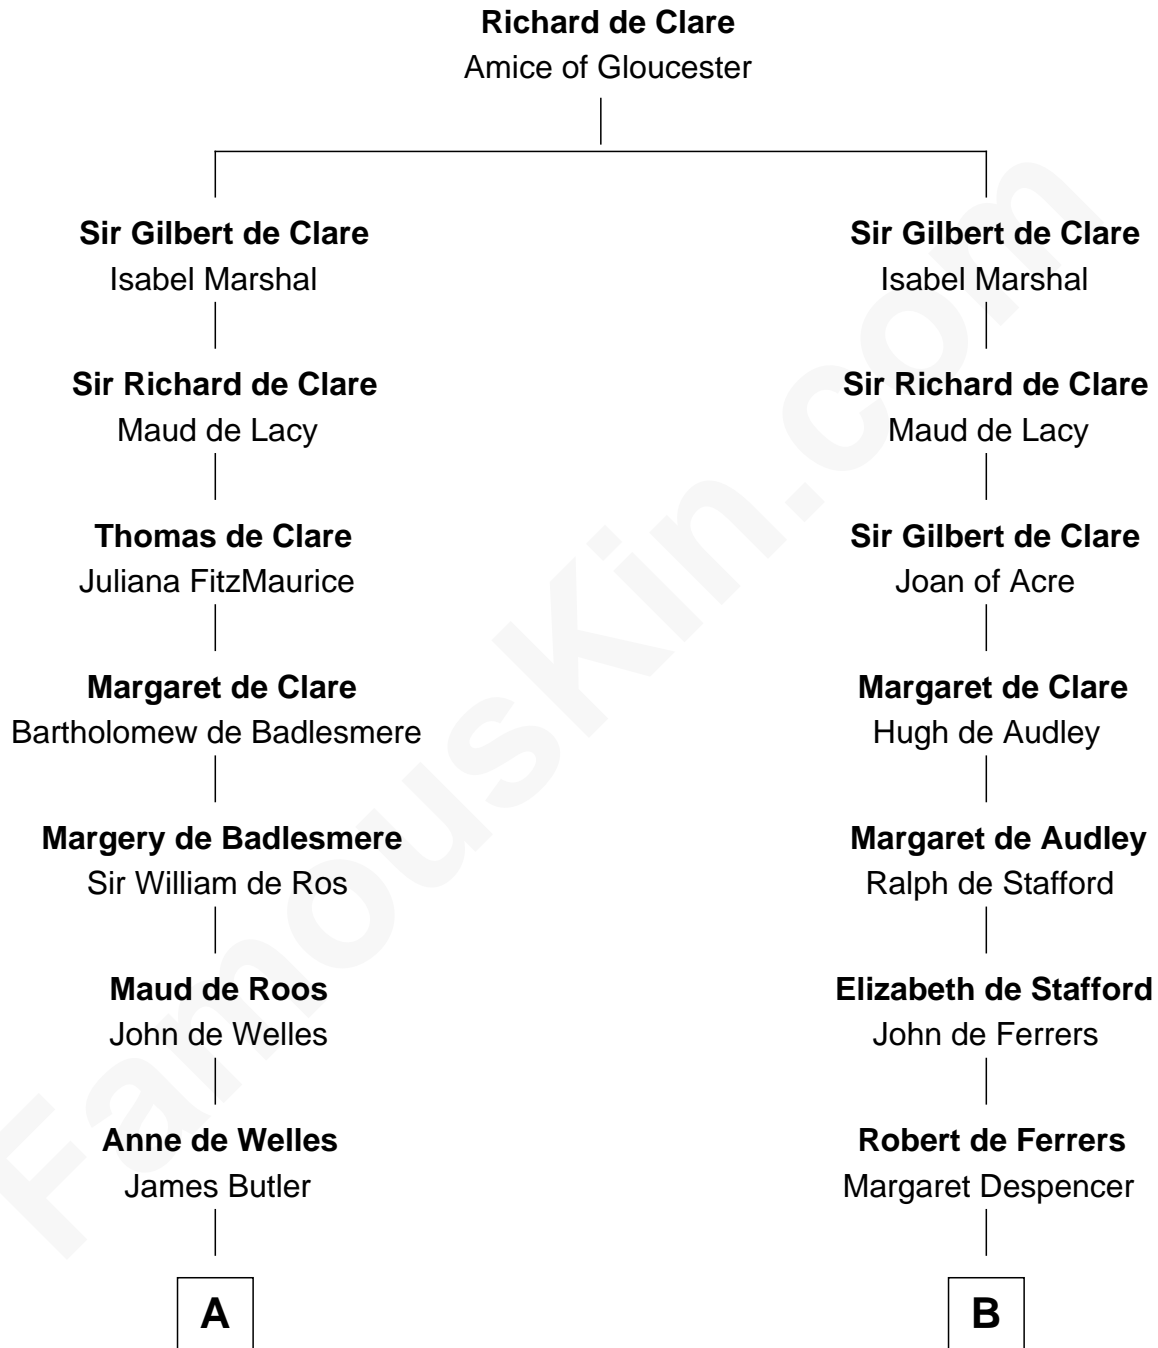

FamousKin.com

Relationship Chart of

Jay Gould

American Railroad "Robber Baron"

21st cousin of

Lucretia (Rudolph) Garfield

First Lady of President James Garfield

C

Eleazer Osborn
Hannah Bulkeley

Eleazer Osborn
Sarah Burr

Anna Osborn
Abraham Gould

John Burr Gould
Mary More

Jay Gould
"Robber Baron"

D

Anne Sanford
Capt. John Mason

Peleg Sanford Mason
Mary Stanton

Elijah Mason
Lucretia Greene

Arabella Greene Mason
Zebulon Rudolph

Lucretia (Rudolph) Garfield
First Lady of James Garfield