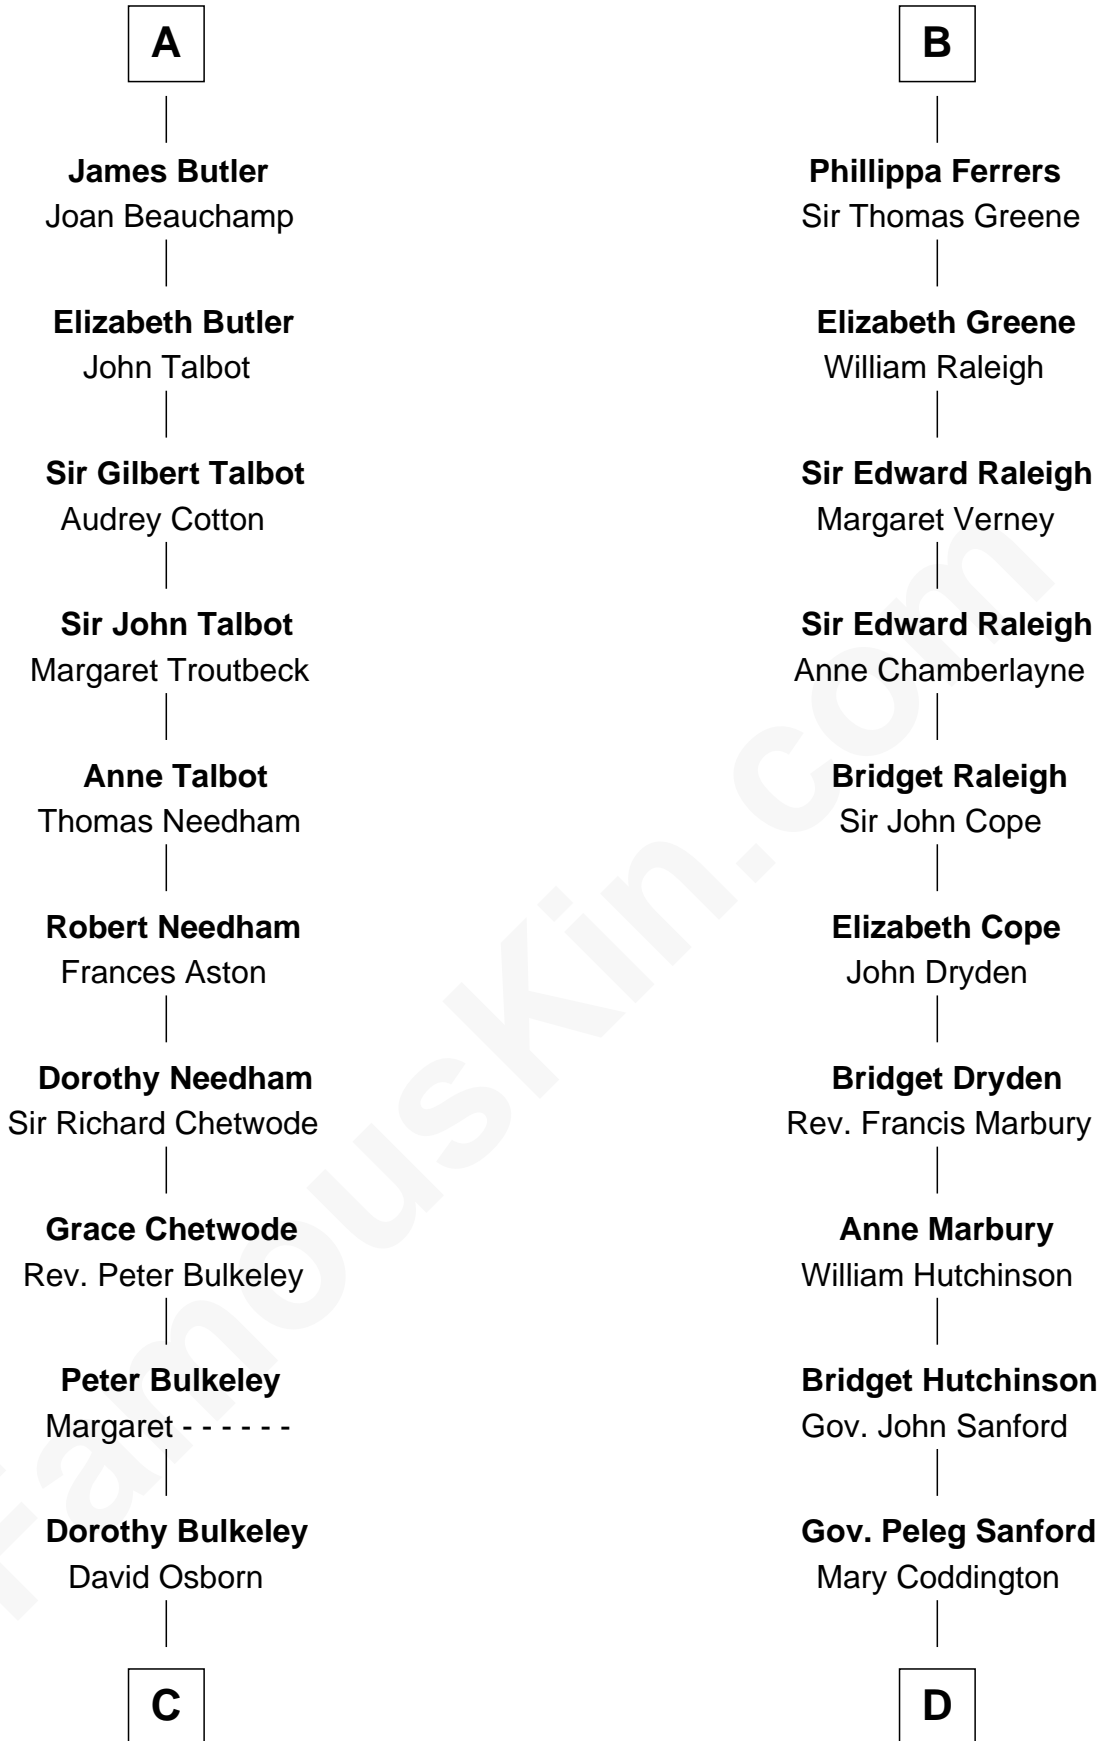

FamousKin.com

Relationship Chart of

Jay Gould

American Railroad "Robber Baron"

21st cousin of

Lucretia (Rudolph) Garfield

First Lady of President James Garfield

C

Eleazer Osborn
Hannah Bulkeley

Eleazer Osborn
Sarah Burr

Anna Osborn
Abraham Gould

John Burr Gould
Mary More

Jay Gould
"Robber Baron"

D

Anne Sanford
Capt. John Mason

Peleg Sanford Mason
Mary Stanton

Elijah Mason
Lucretia Greene

Arabella Greene Mason
Zebulon Rudolph

Lucretia (Rudolph) Garfield
First Lady of James Garfield