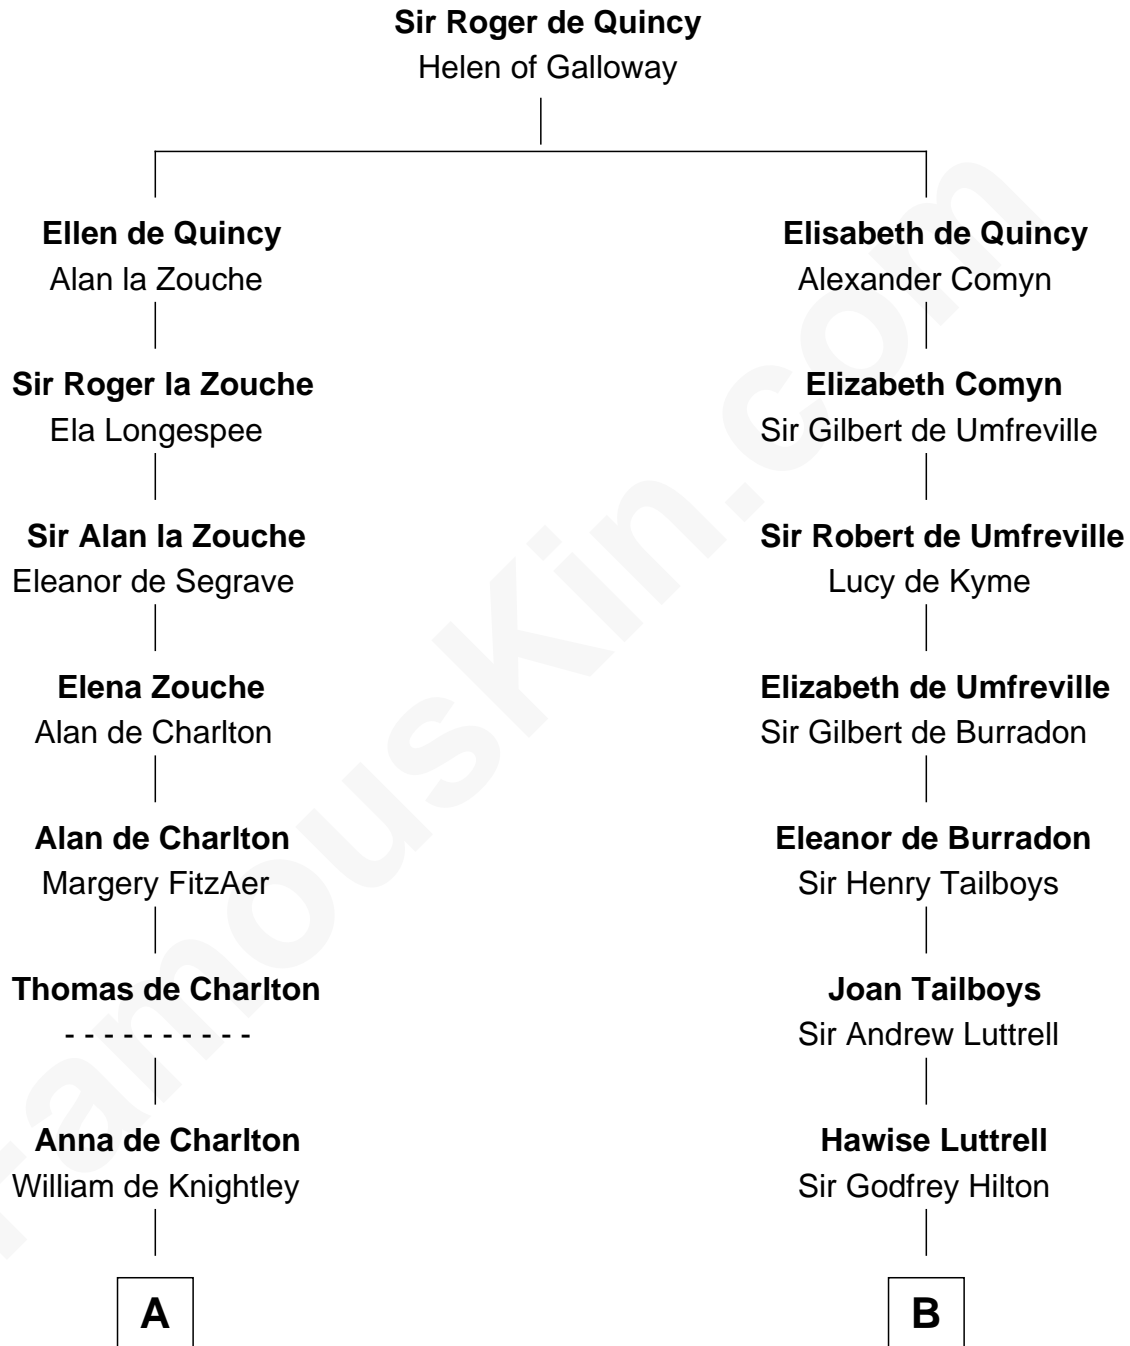

FamousKin.com

Relationship Chart of

Jay Gould

American Railroad "Robber Baron"

20th cousin of

Lucretia (Rudolph) Garfield

First Lady of President James Garfield

C

Eleazer Osborn

Sarah Burr

Anna Osborn

Abraham Gould

John Burr Gould

Mary More

Jay Gould

"Robber Baron"