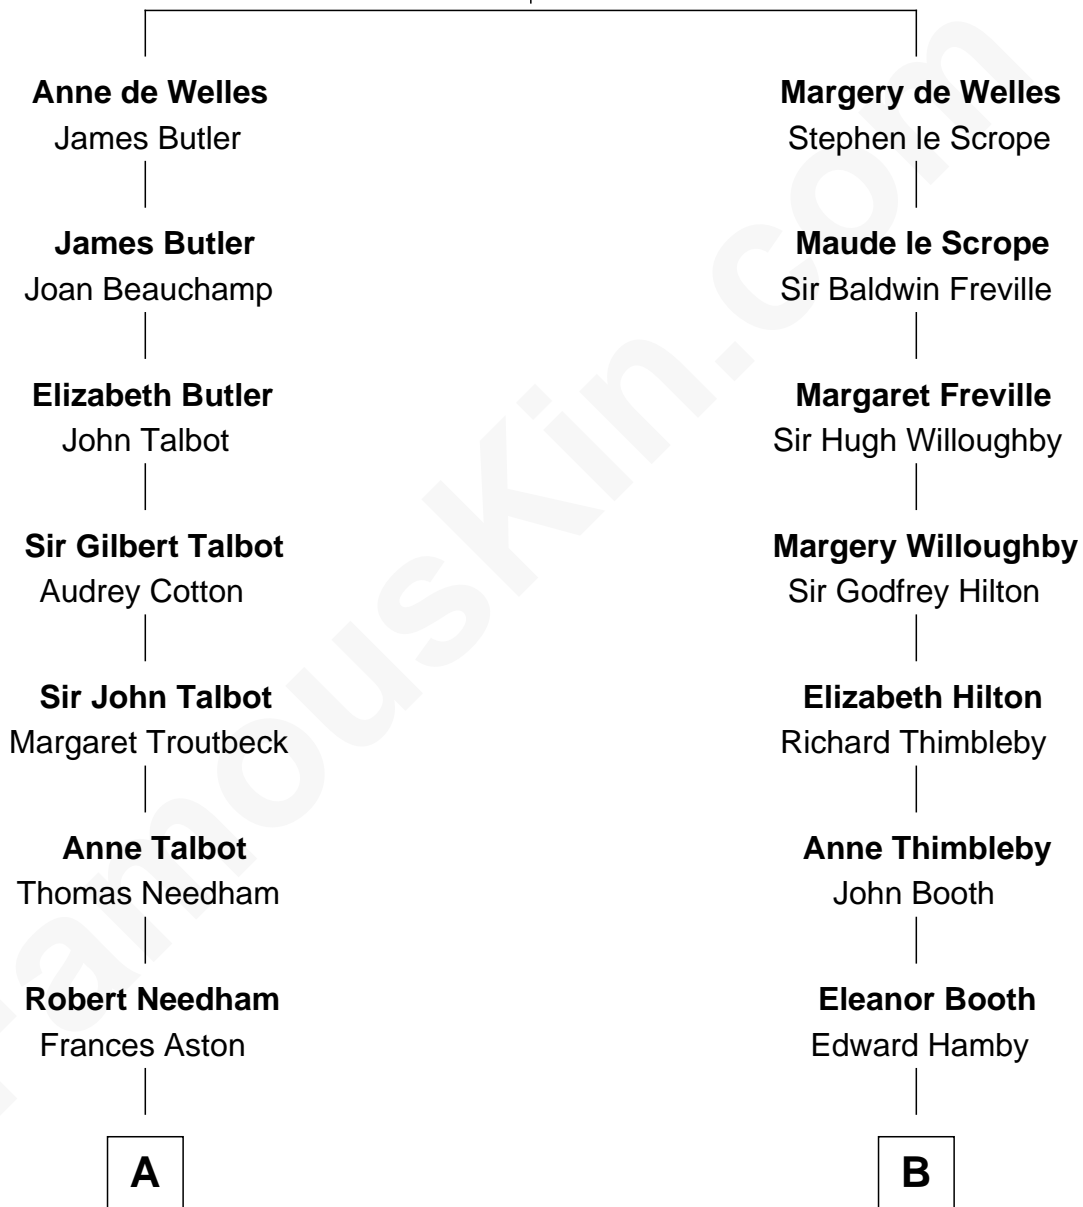

John de Welles

Maud de Roos