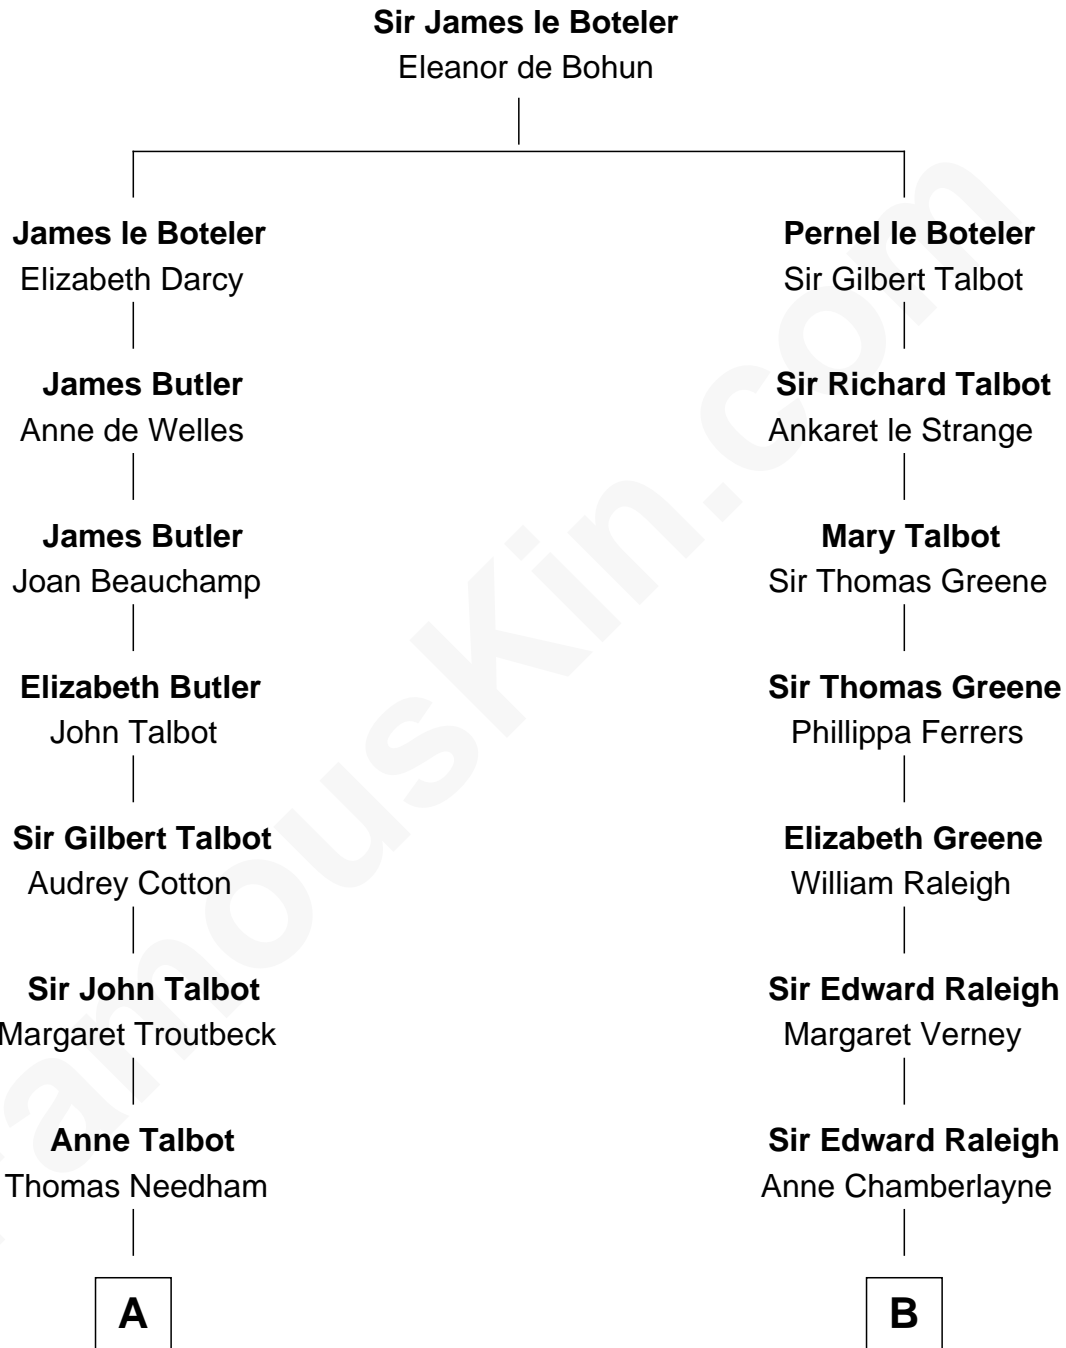

FamousKin.com

Relationship Chart of

Jay Gould

American Railroad "Robber Baron"

16th cousin 1 time removed of

Lucretia (Rudolph) Garfield

First Lady of President James Garfield

A