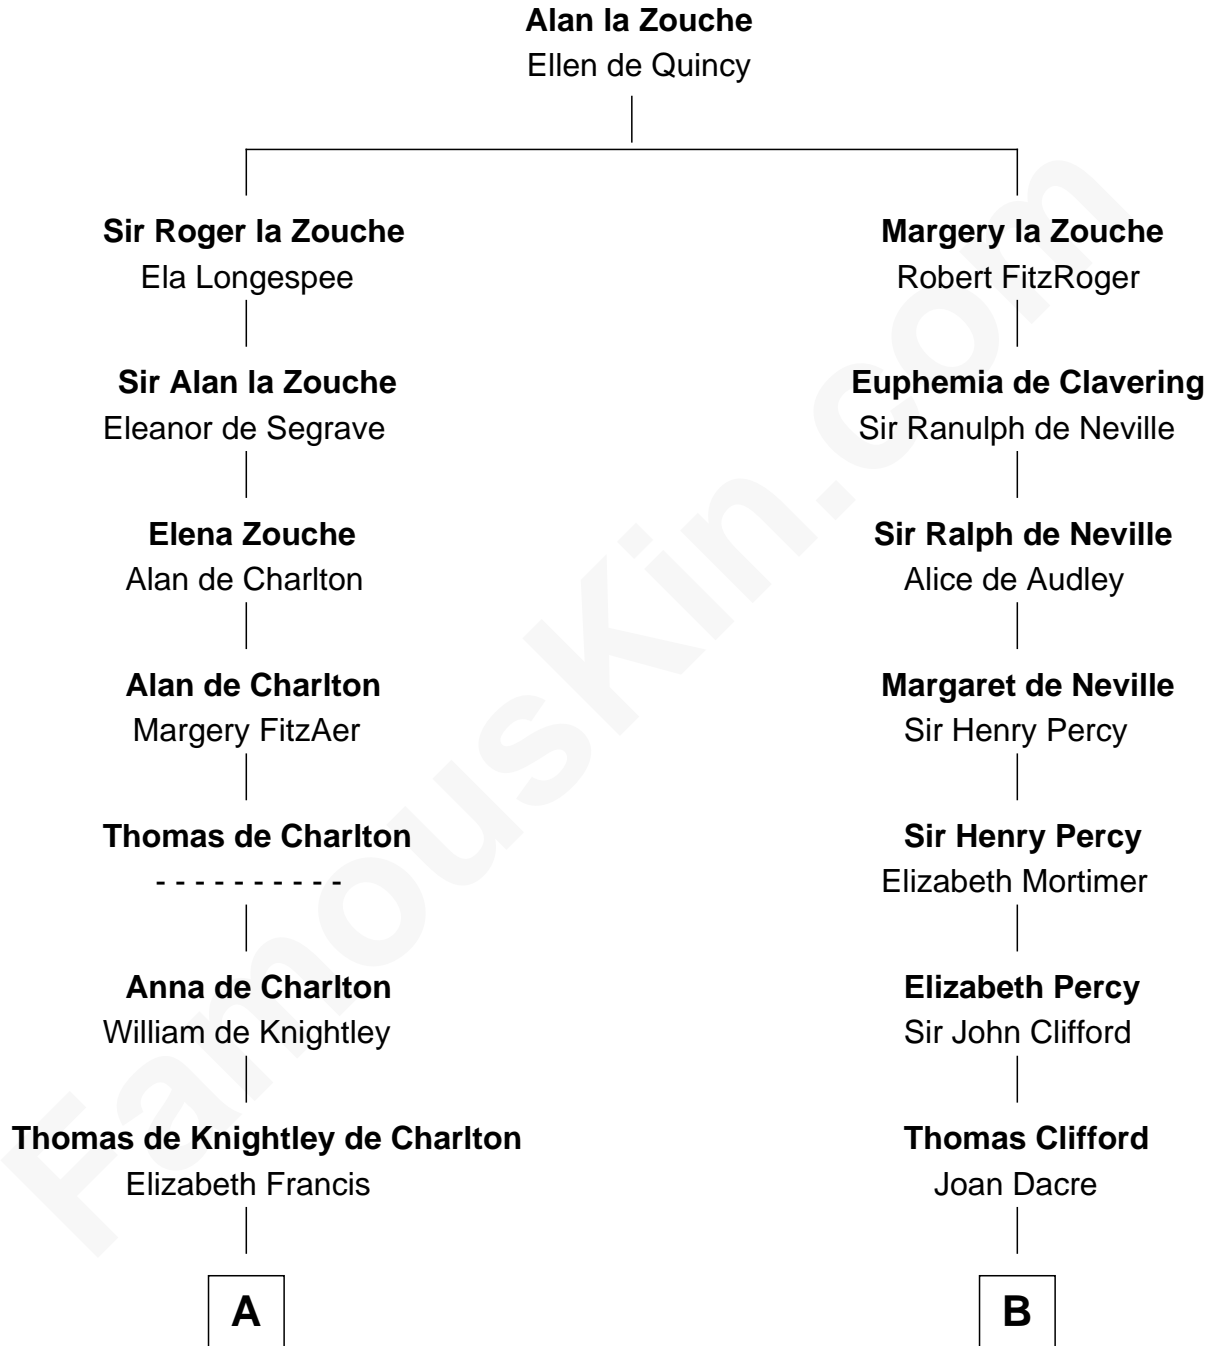

## Relationship Chart of Jay Gould

American Railroad "Robber Baron"

13th cousin 6 times removed of

**Richard More**

(c1614 - c1696) Mayflower passenger 1620

MAYFLOWER

**C**

—  
**Anna Osborn**  
Abraham Gould

—  
**John Burr Gould**  
Mary More

—  
**Jay Gould**  
*"Robber Baron"*

FamousKin.com