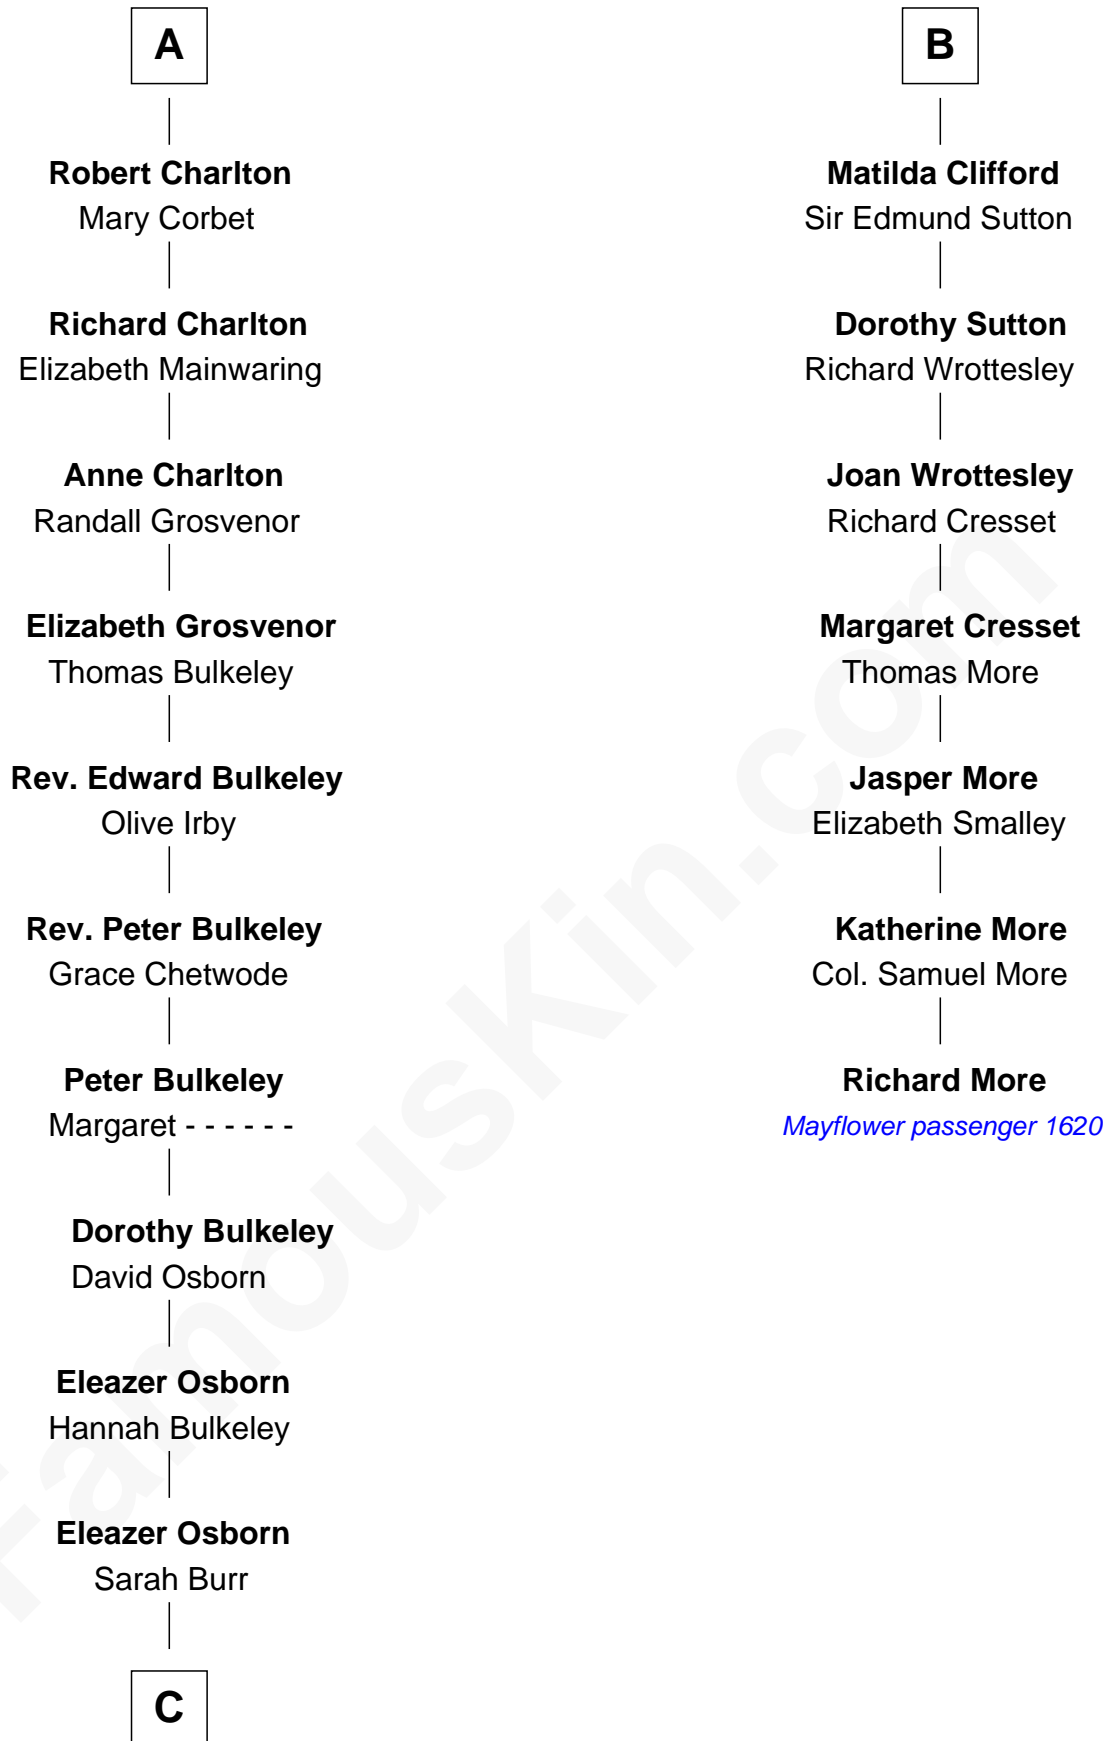

## Relationship Chart of Jay Gould

American Railroad "Robber Baron"

13th cousin 6 times removed of

**Richard More**

(c1614 - c1696) Mayflower passenger 1620

MAYFLOWER

**C**

—  
**Anna Osborn**  
Abraham Gould

—  
**John Burr Gould**  
Mary More

—  
**Jay Gould**  
*"Robber Baron"*

FamousKin.com