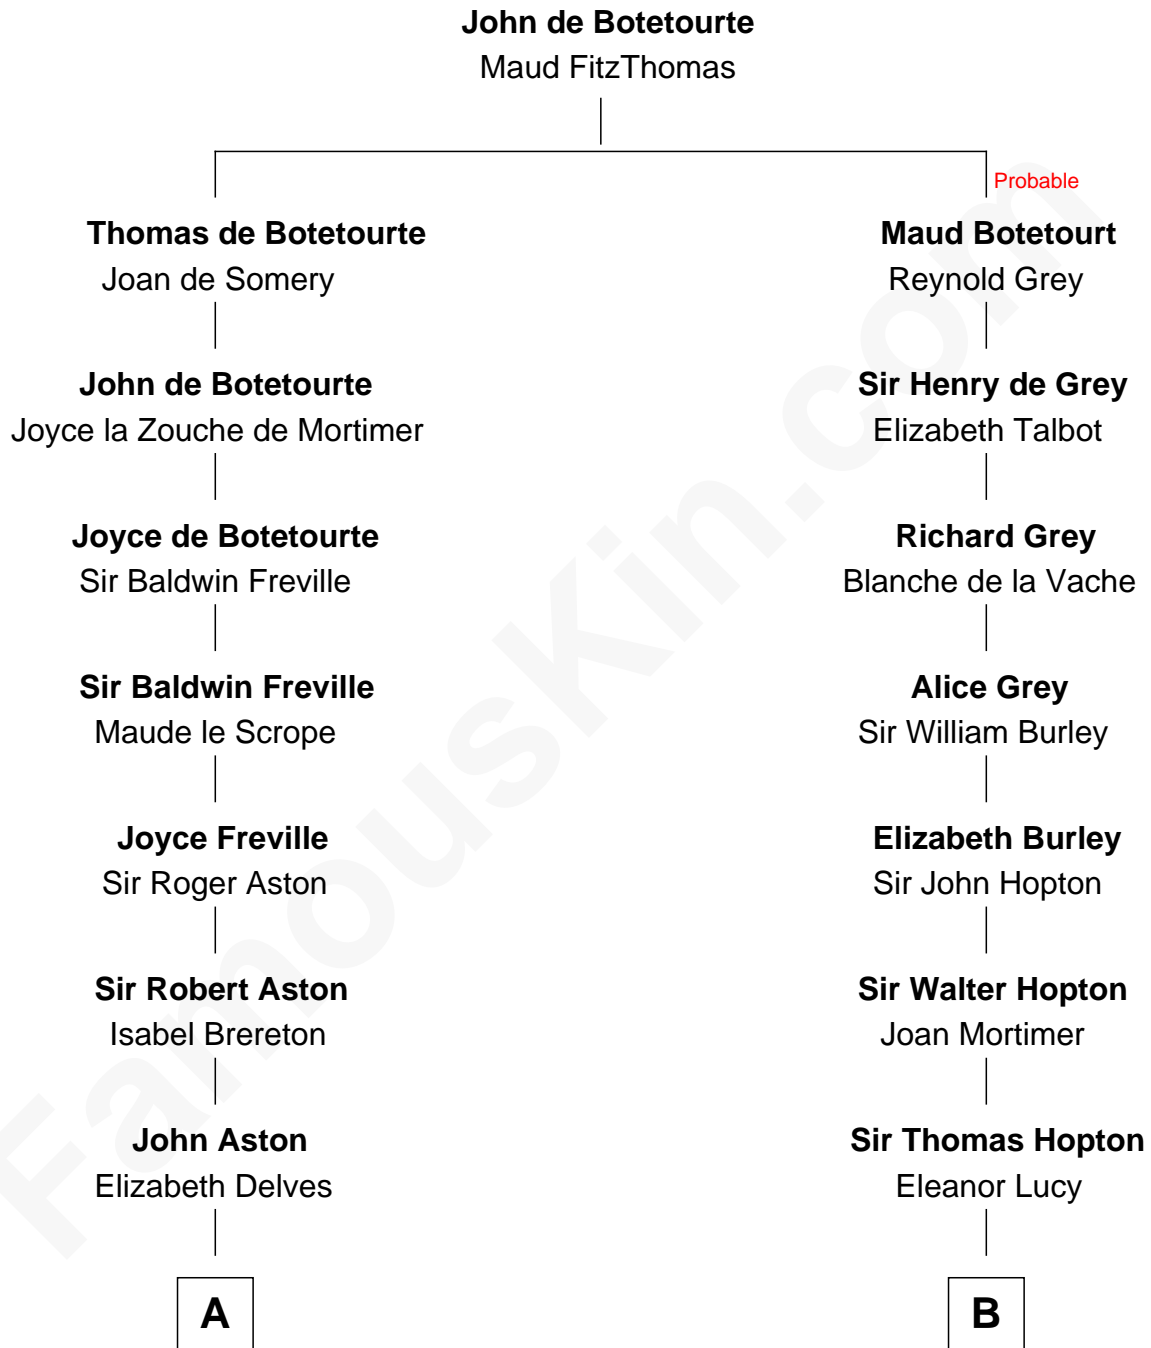

## Relationship Chart of Jay Gould

American Railroad "Robber Baron"

13th cousin 5 times removed of

**Richard More**

(c1614 - c1696) Mayflower passenger 1620

MAYFLOWER

**C**

|  
**John Burr Gould**

Mary More

|  
**Jay Gould**

*"Robber Baron"*

FamousKin.com