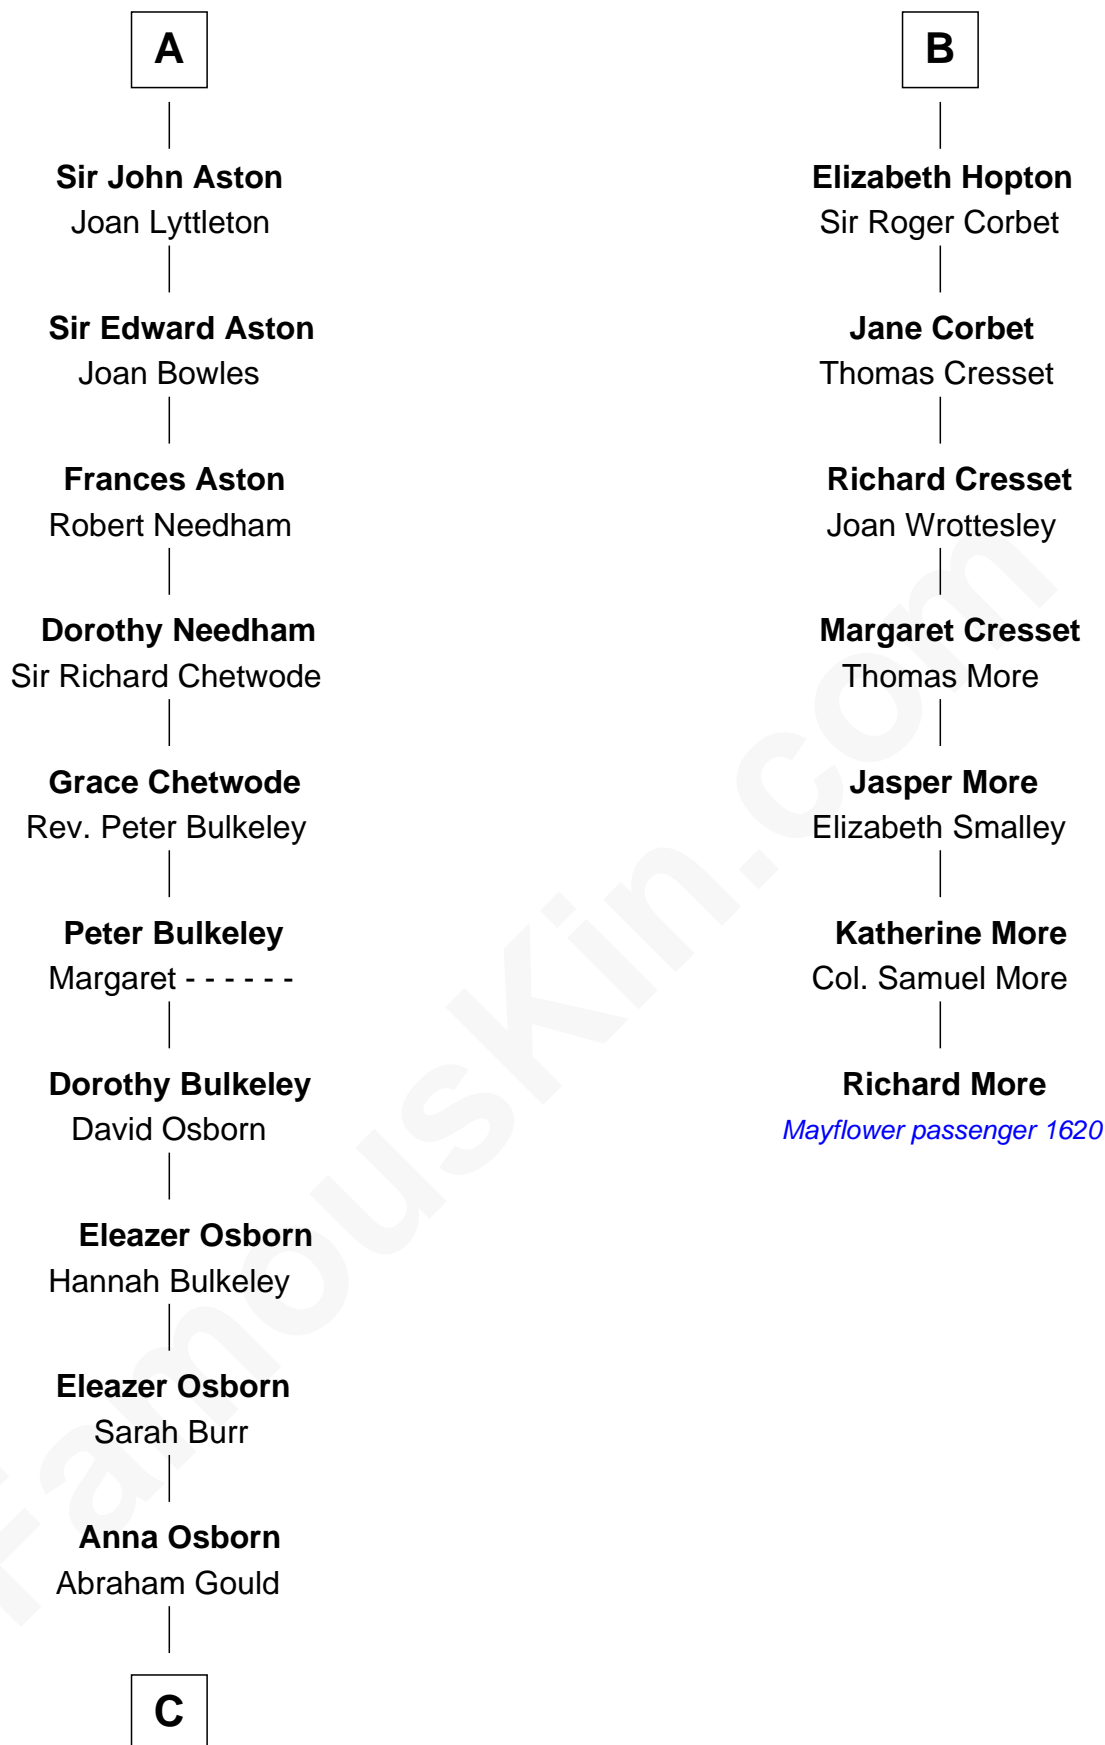

## Relationship Chart of Jay Gould

American Railroad "Robber Baron"

13th cousin 5 times removed of

**Richard More**

(c1614 - c1696) Mayflower passenger 1620

MAYFLOWER

**C**

|  
**John Burr Gould**

Mary More

|  
**Jay Gould**

*"Robber Baron"*

FamousKin.com