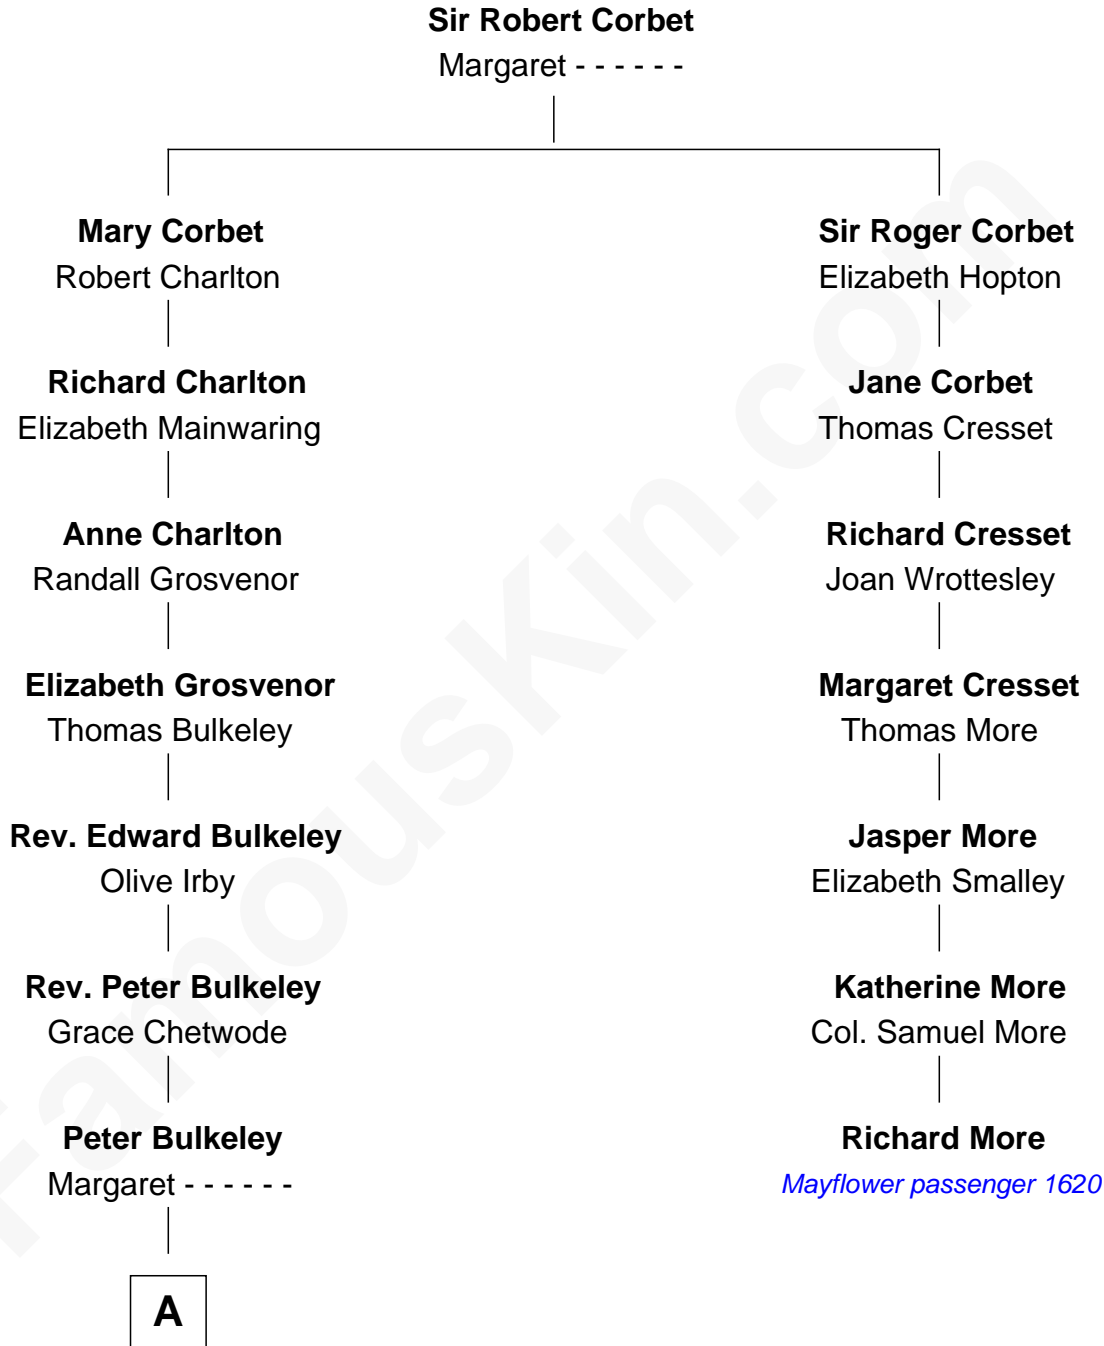

FamousKin.com Relationship Chart of Jay Gould

American Railroad "Robber Baron"

6th cousin 6 times removed of

Richard More

(c1614 - c1696) Mayflower passenger 1620

MAYFLOWER

A

—
Dorothy Bulkeley

Mary More

—
Jay Gould

"Robber Baron"