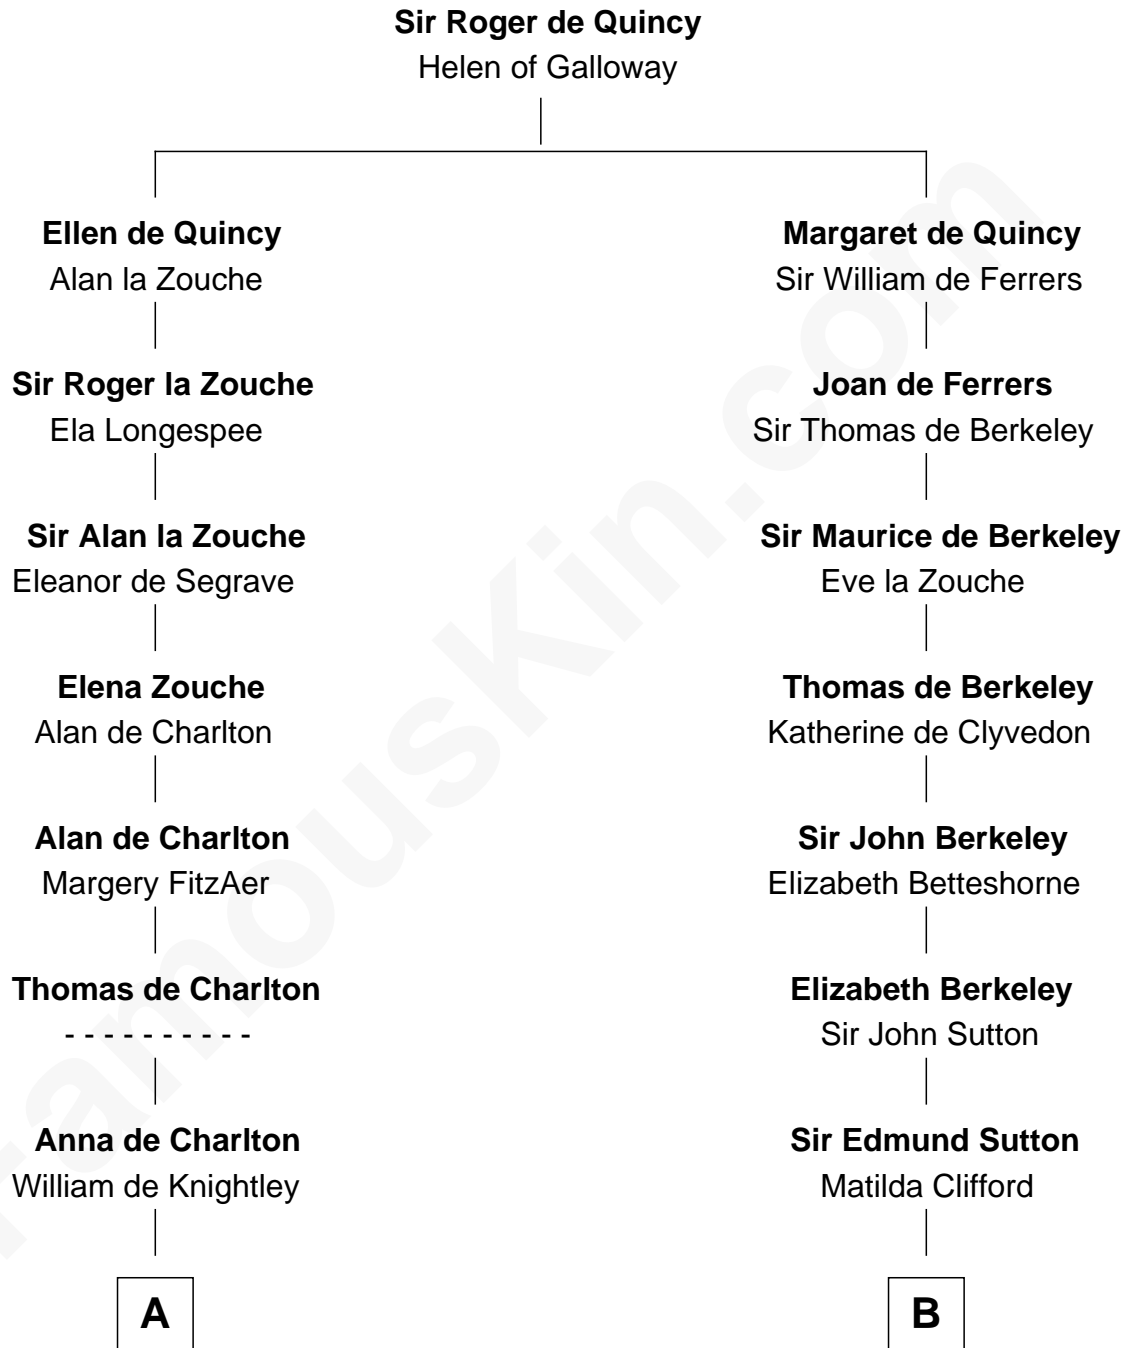

FamousKin.com

Relationship Chart of

Jay Gould

American Railroad "Robber Baron"

12th cousin 8 times removed of

Richard More

(c1614 - c1696) Mayflower passenger 1620

MAYFLOWER

"Robber Baron"

FamousKin.com