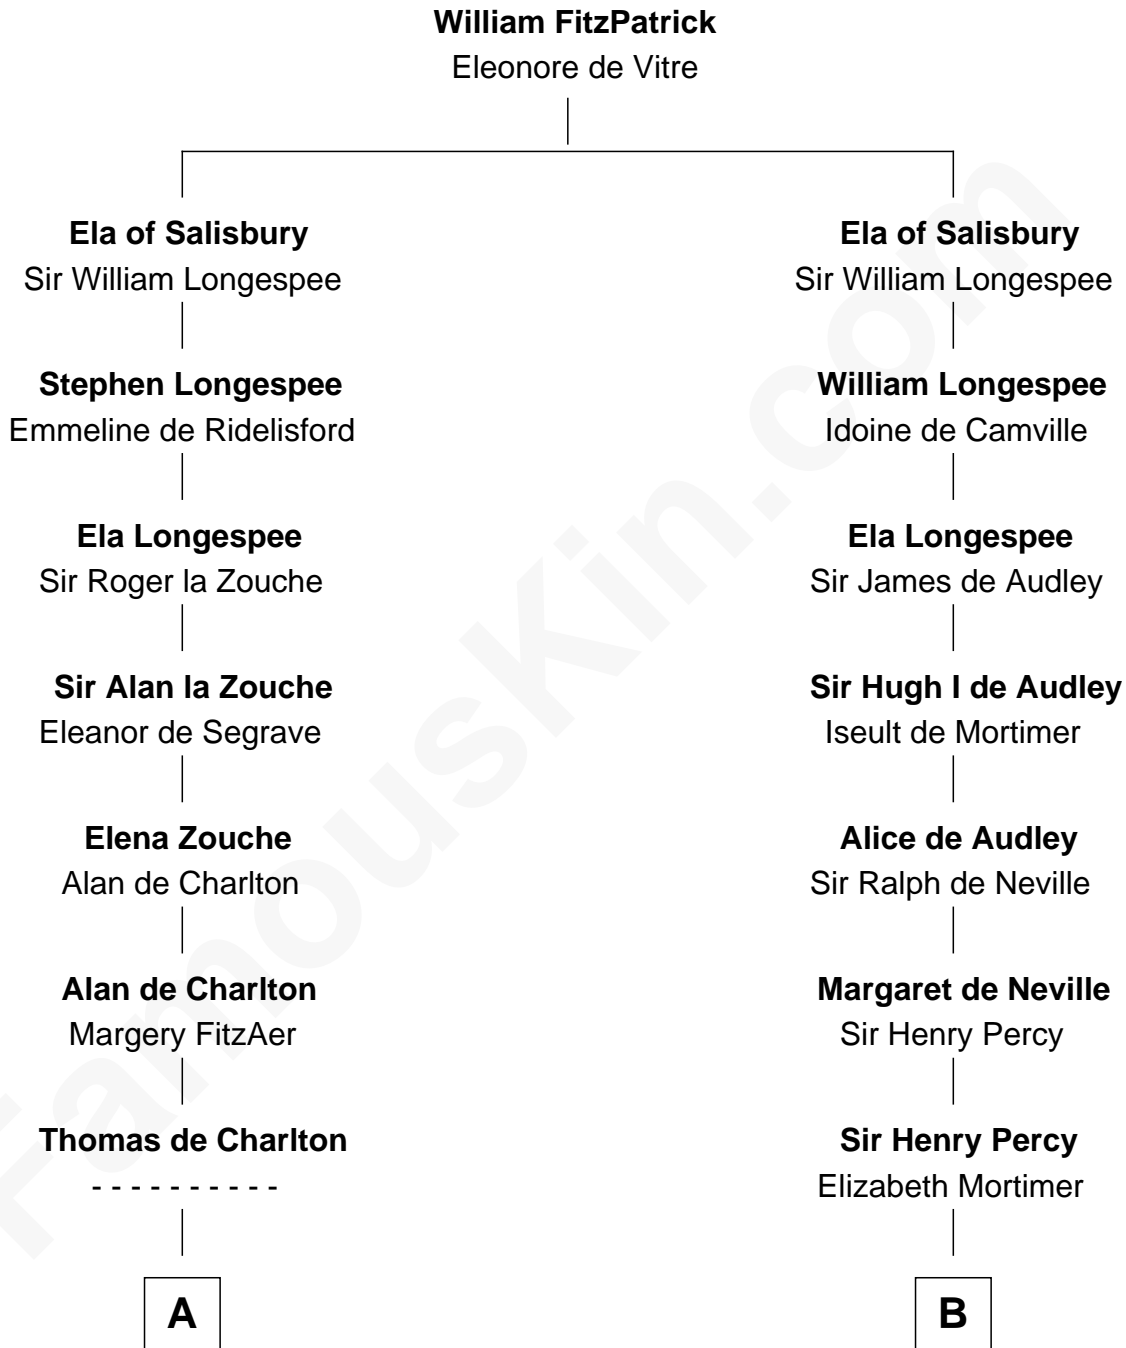

## Relationship Chart of Jay Gould

American Railroad "Robber Baron"

15th cousin 6 times removed of

**Richard More**

(c1614 - c1696) Mayflower passenger 1620

**MAYFLOWER**

**C**

—  
**Eleazer Osborn**  
Hannah Bulkeley

—  
**Eleazer Osborn**  
Sarah Burr

—  
**Anna Osborn**  
Abraham Gould

—  
**John Burr Gould**  
Mary More

—  
**Jay Gould**  
*"Robber Baron"*

FamousKin.com