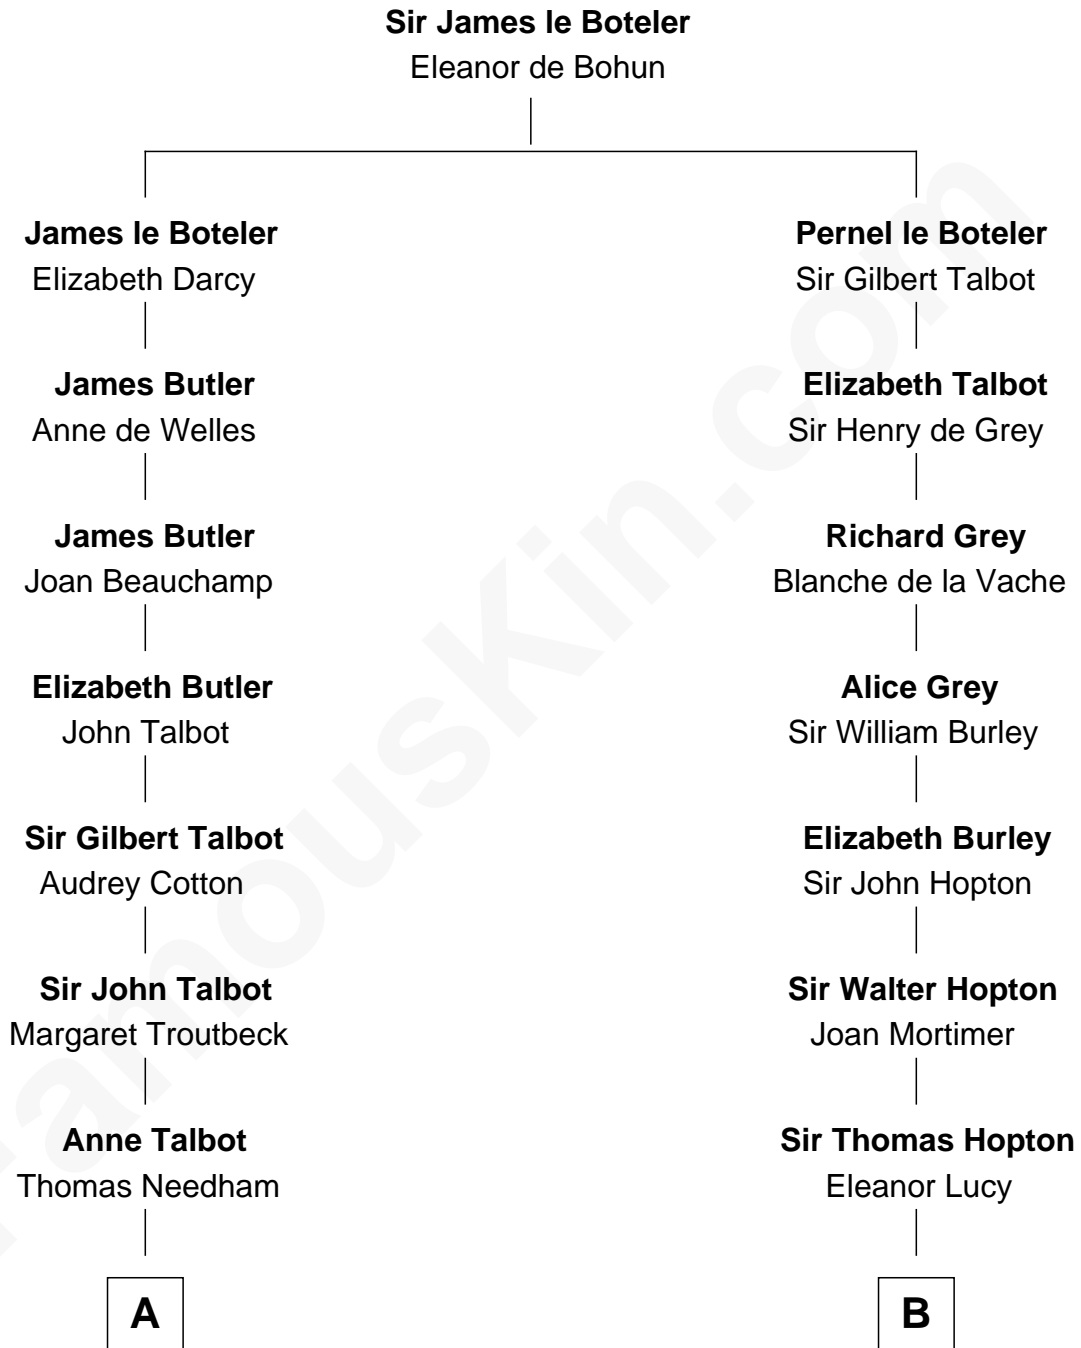

FamousKin.com

Relationship Chart of

Jay Gould

American Railroad "Robber Baron"

13th cousin 3 times removed of

Richard More

(c1614 - c1696) Mayflower passenger 1620

MAYFLOWER