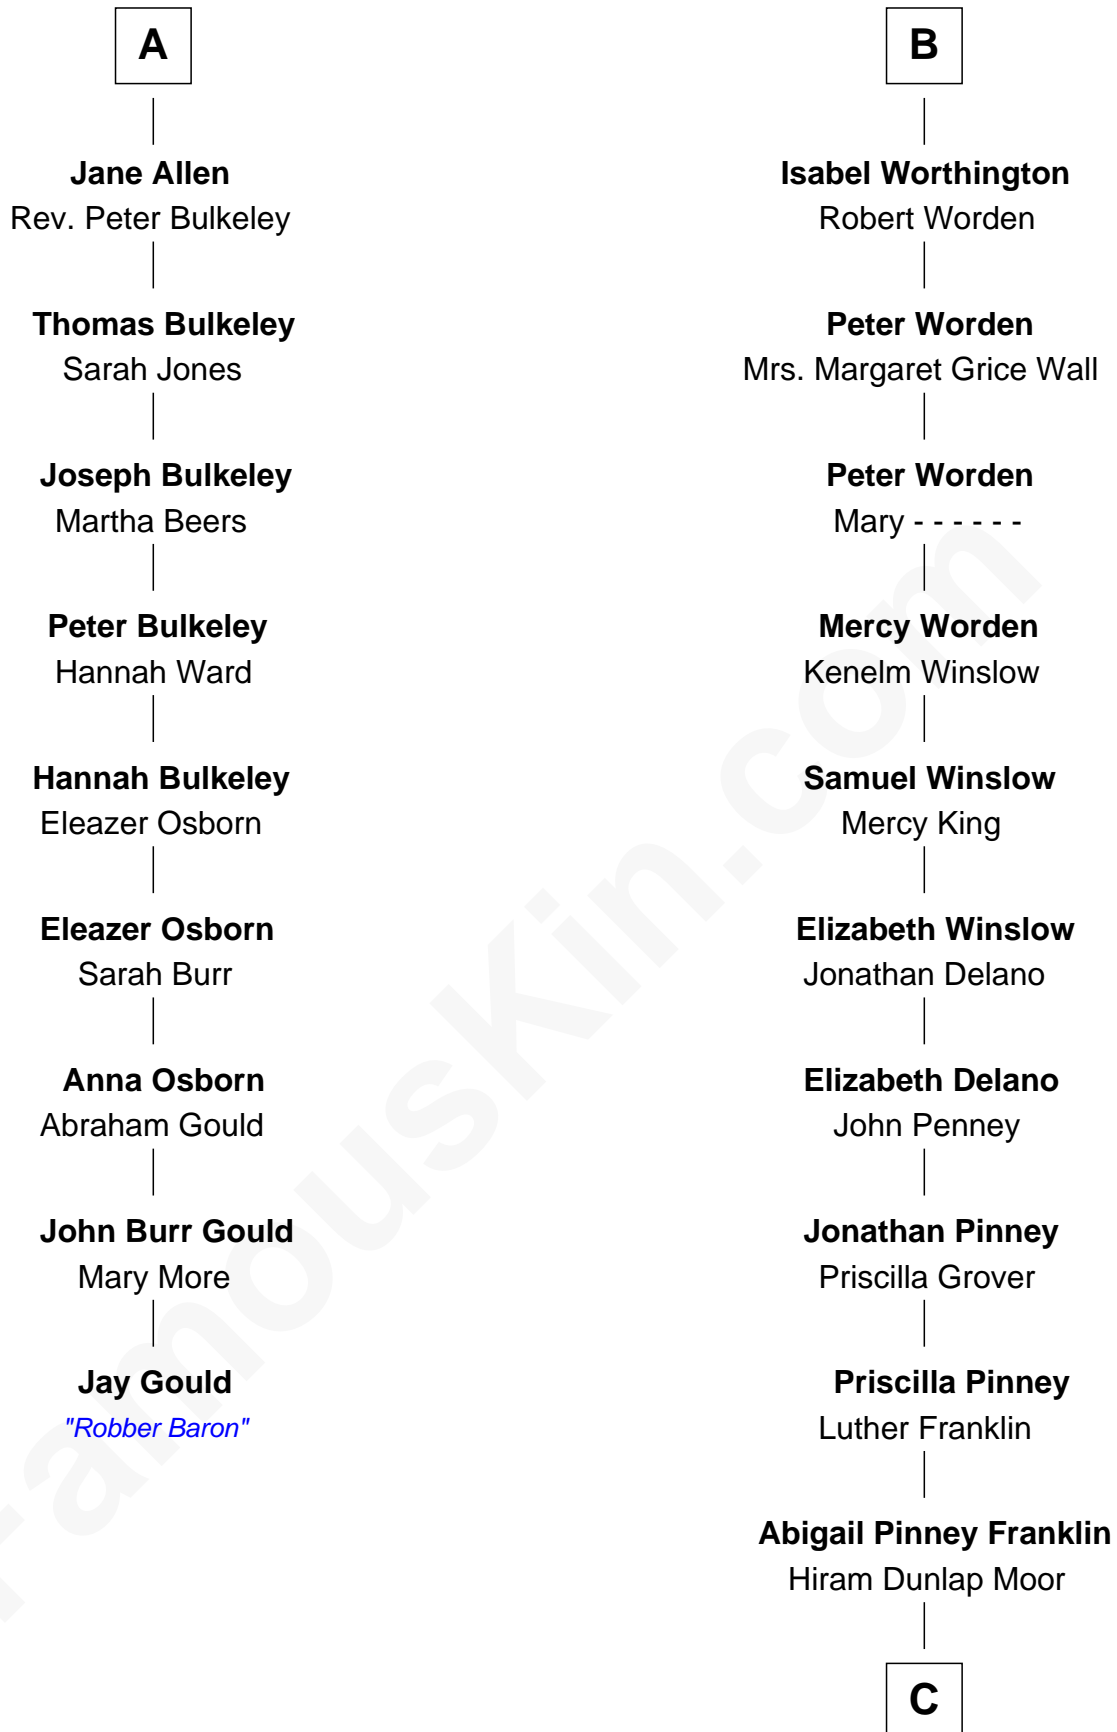

## Relationship Chart of

### Jay Gould

American Railroad "Robber Baron"

15th cousin 3 times removed of

**Calvin Coolidge**  
30th U.S. President

**C**

**Victoria Josephine Moor**  
Col. John Calvin Coolidge

**Calvin Coolidge**  
*30th U.S. President*