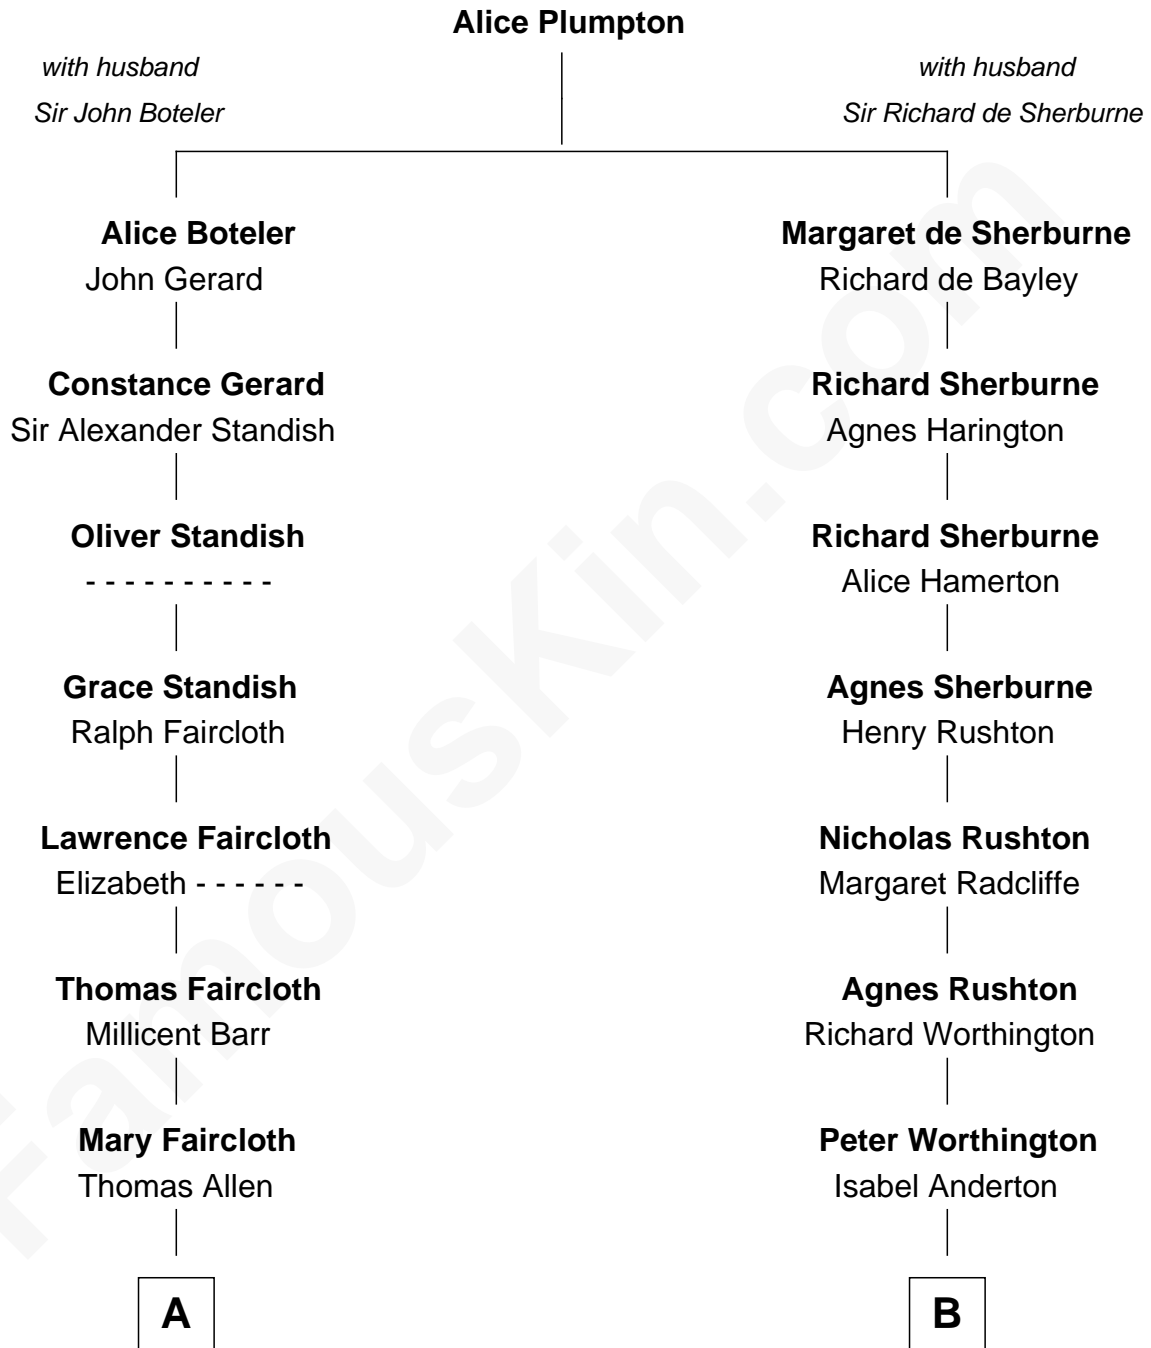

## Relationship Chart of

### Jay Gould

American Railroad "Robber Baron"

15th cousin 3 times removed of

**Calvin Coolidge**  
30th U.S. President

**C**

**Victoria Josephine Moor**  
Col. John Calvin Coolidge

**Calvin Coolidge**  
*30th U.S. President*