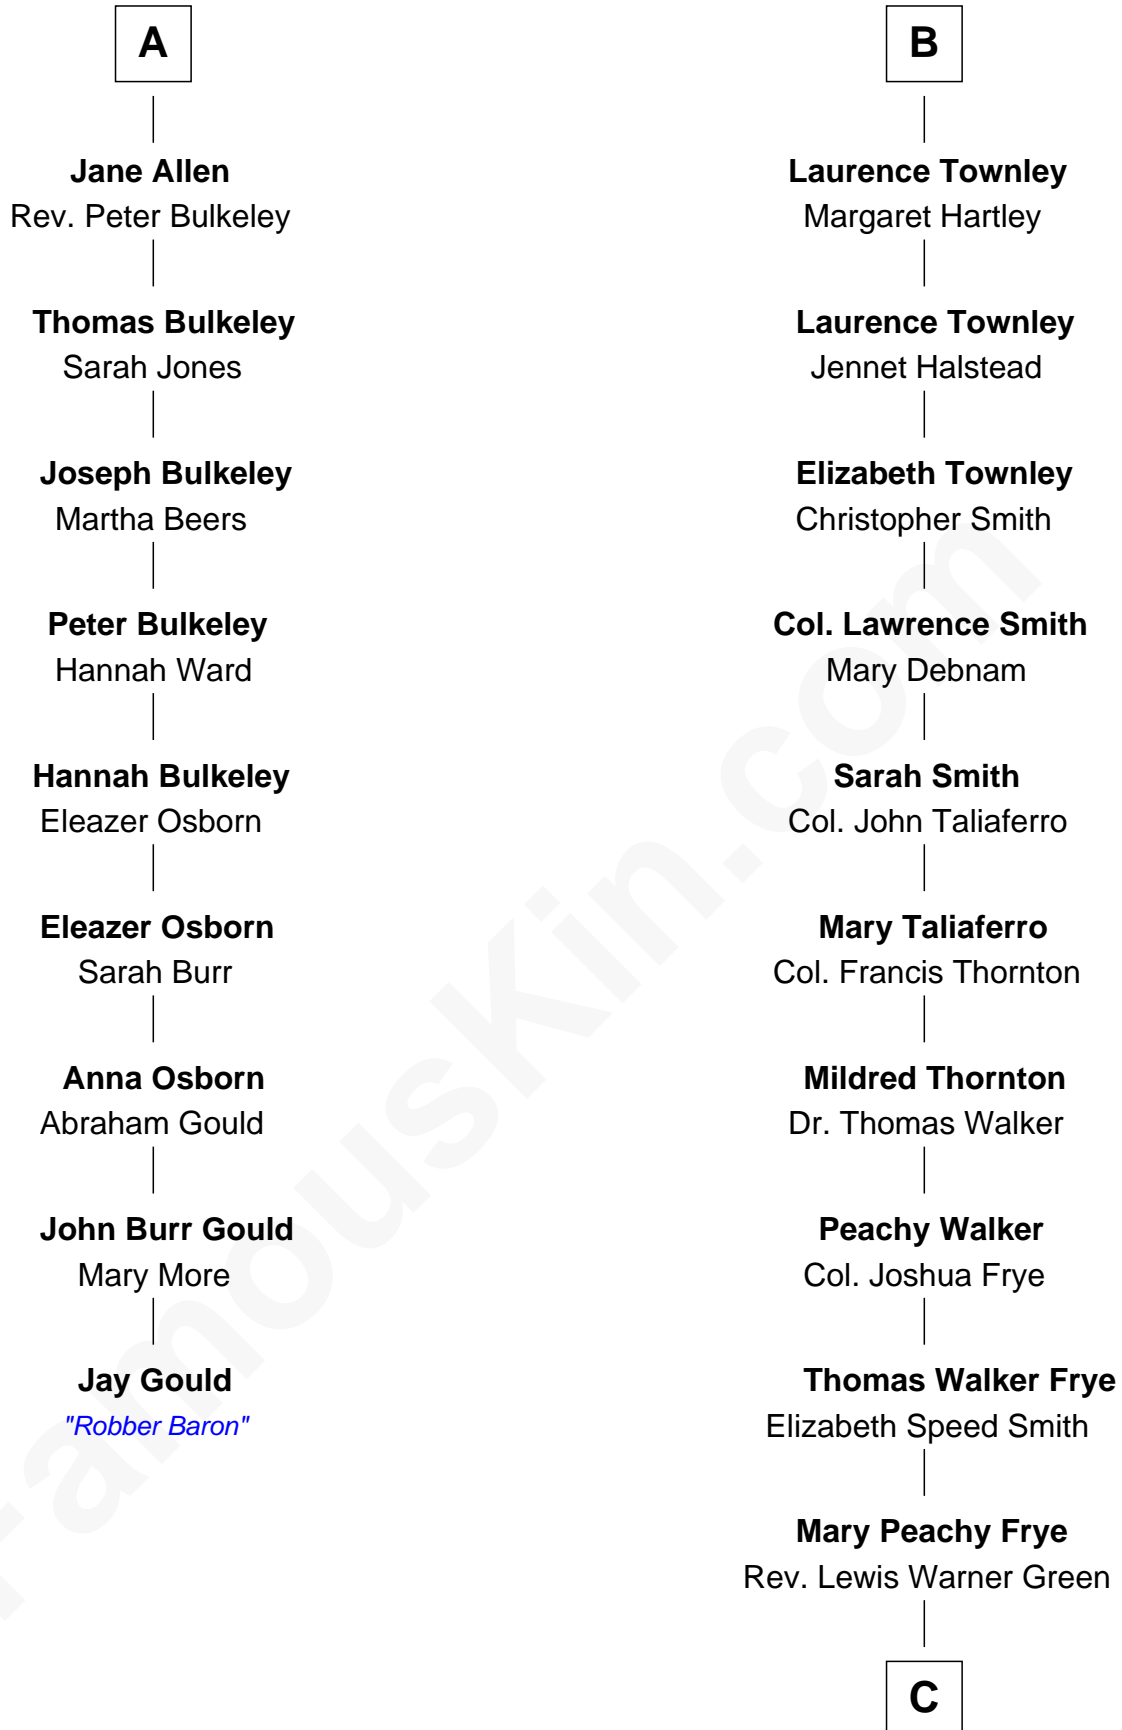

FamousKin.com

Relationship Chart of

Jay Gould

American Railroad "Robber Baron"

15th cousin 4 times removed of

Adlai Stevenson II

31st Governor of Illinois

C

—
Letitia Green

Adlai Ewing Stevenson

—
Lewis Green Stevenson

Helen Louise Davis

—
Adlai Stevenson II

31st Governor of Illinois

FamousKin.com