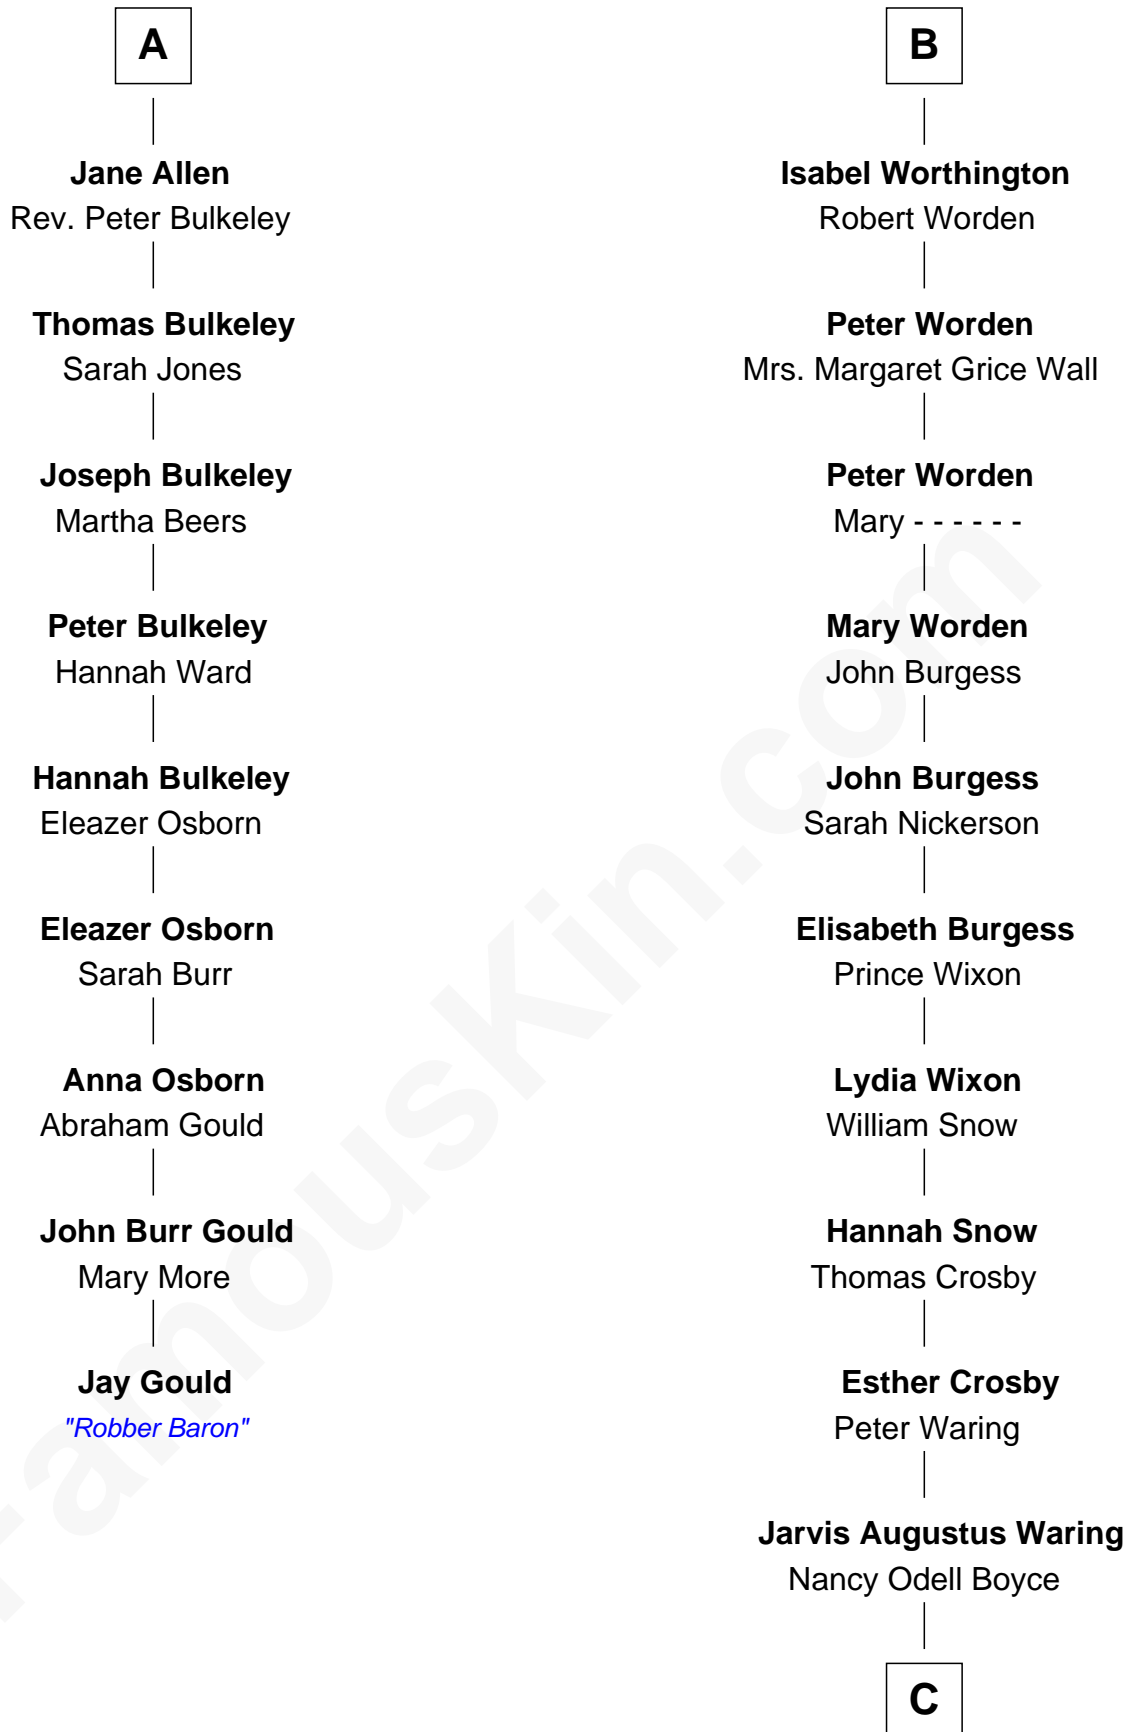

FamousKin.com

Relationship Chart of

Jay Gould

American Railroad "Robber Baron"

15th cousin 4 times removed of

Norman Rockwell

American Artist

C

Phebe Boyce Waring
John William Rockwell

Jarvis Waring Rockwell
Anne Mary Hill

Norman Rockwell
American Artist

FamousKin.com