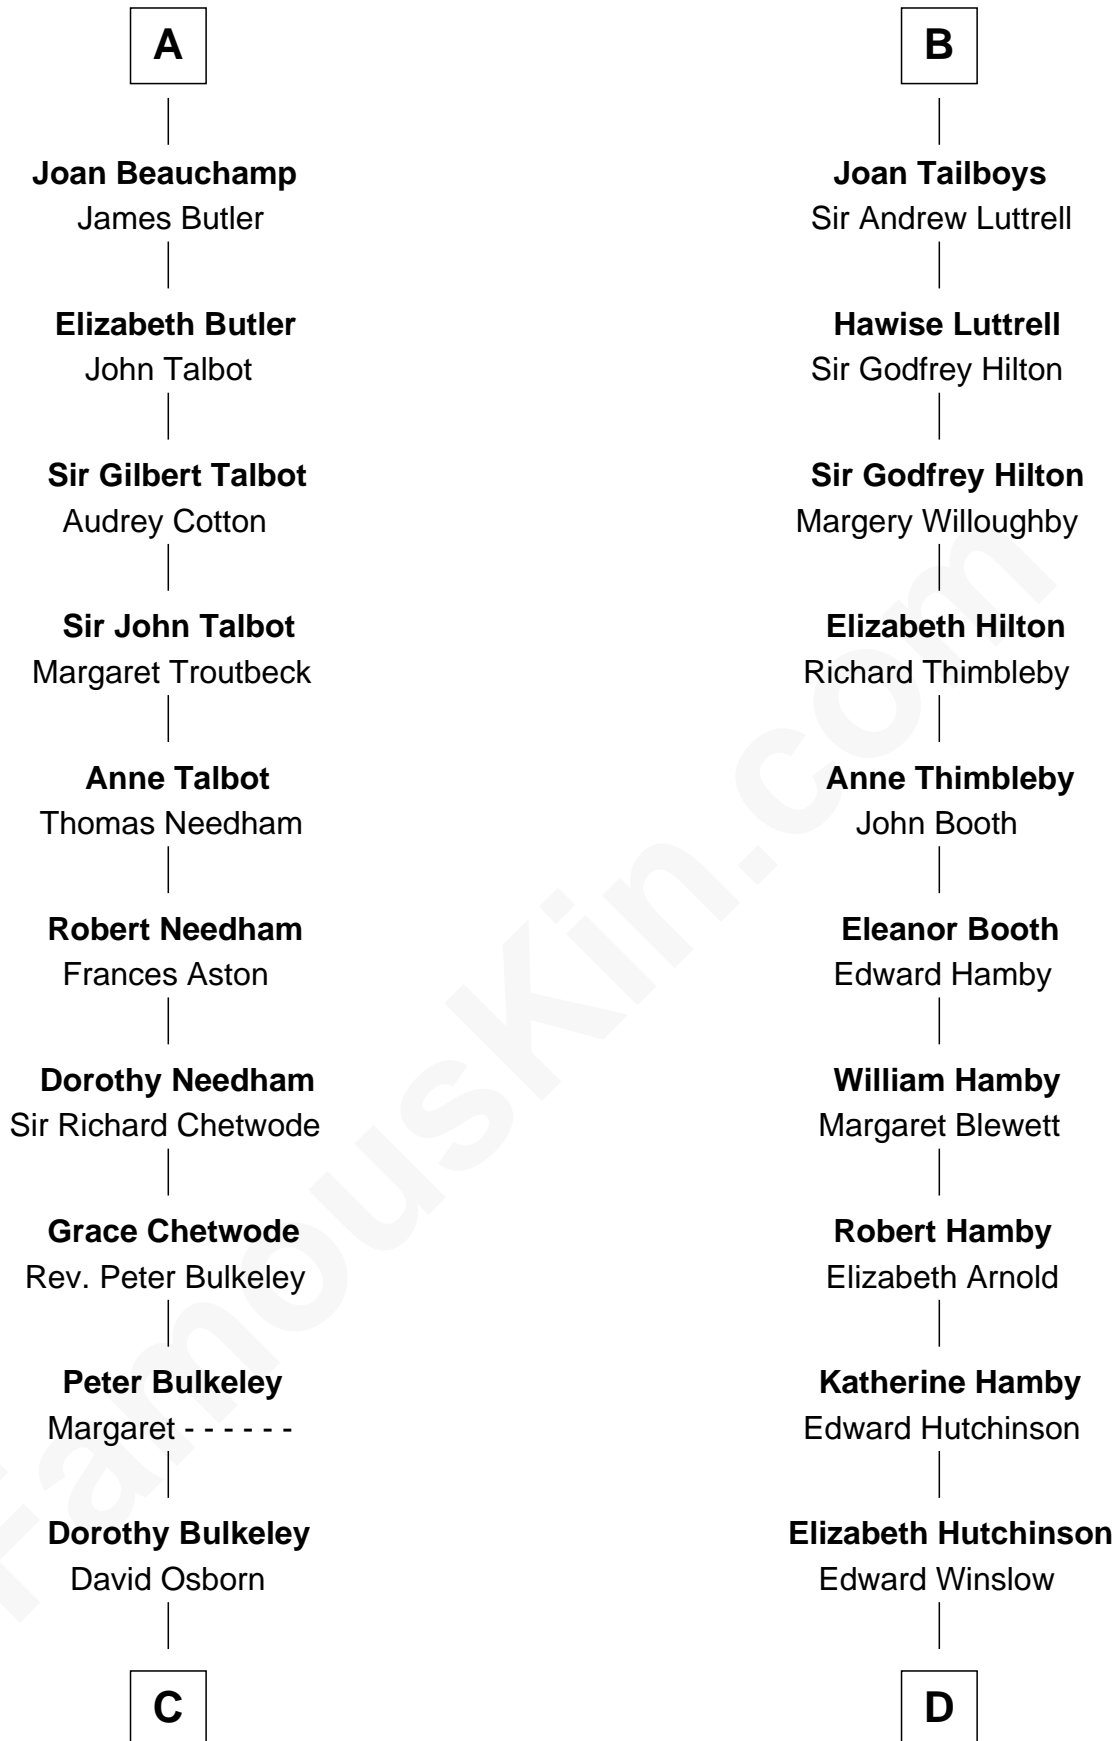

FamousKin.com

Relationship Chart of

Jay Gould

American Railroad "Robber Baron"

20th cousin 1 time removed of

Nicholas Gilman

Signer of the U.S. Constitution

C

Eleazer Osborn
Hannah Bulkeley

Eleazer Osborn
Sarah Burr

Anna Osborn
Abraham Gould

John Burr Gould
Mary More

Jay Gould
"Robber Baron"

D

Anna Winslow
John Taylor

Rev. John Taylor
Elizabeth Rogers