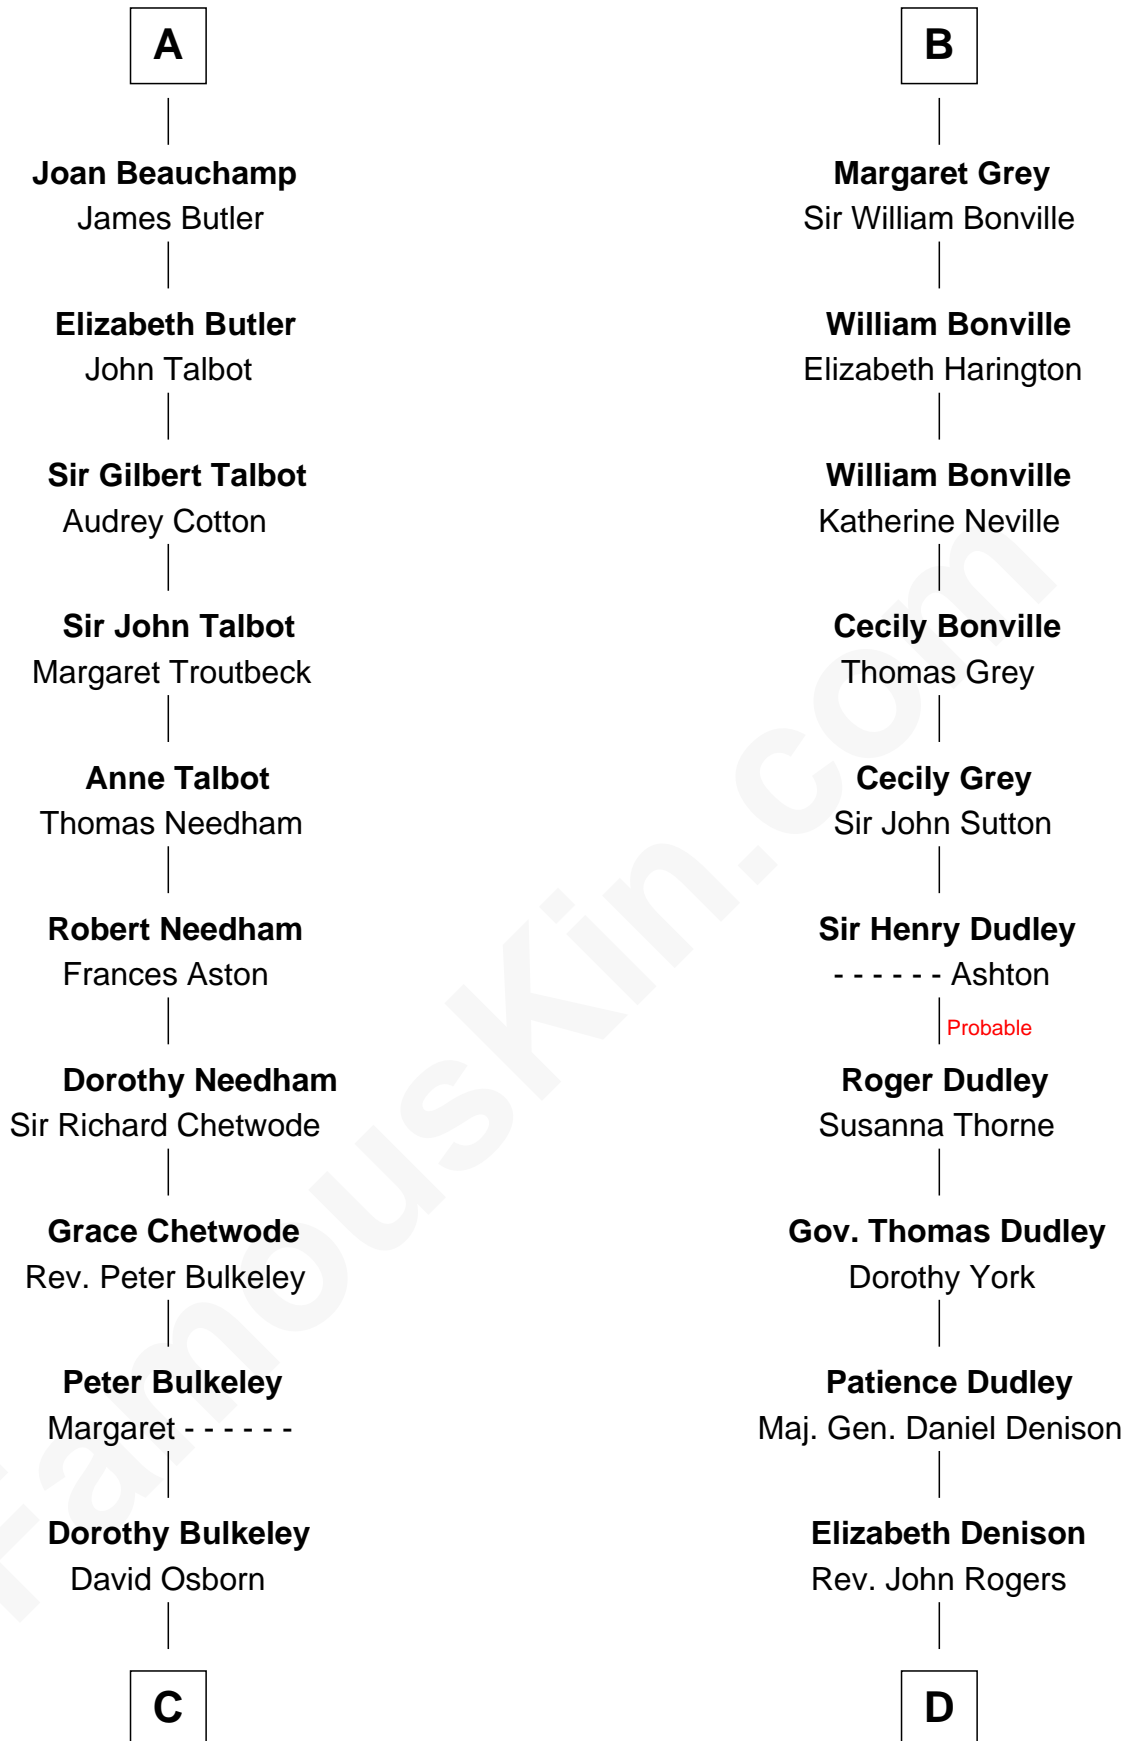

FamousKin.com

Relationship Chart of

Jay Gould

American Railroad "Robber Baron"

20th cousin 1 time removed of

Nicholas Gilman

Signer of the U.S. Constitution

C

Eleazer Osborn
Hannah Bulkeley

Eleazer Osborn
Sarah Burr

Anna Osborn
Abraham Gould

John Burr Gould
Mary More

Jay Gould
"Robber Baron"

D

Rev. Nathaniel Rogers
Sarah Purkiss

Elizabeth Rogers
Rev. John Taylor