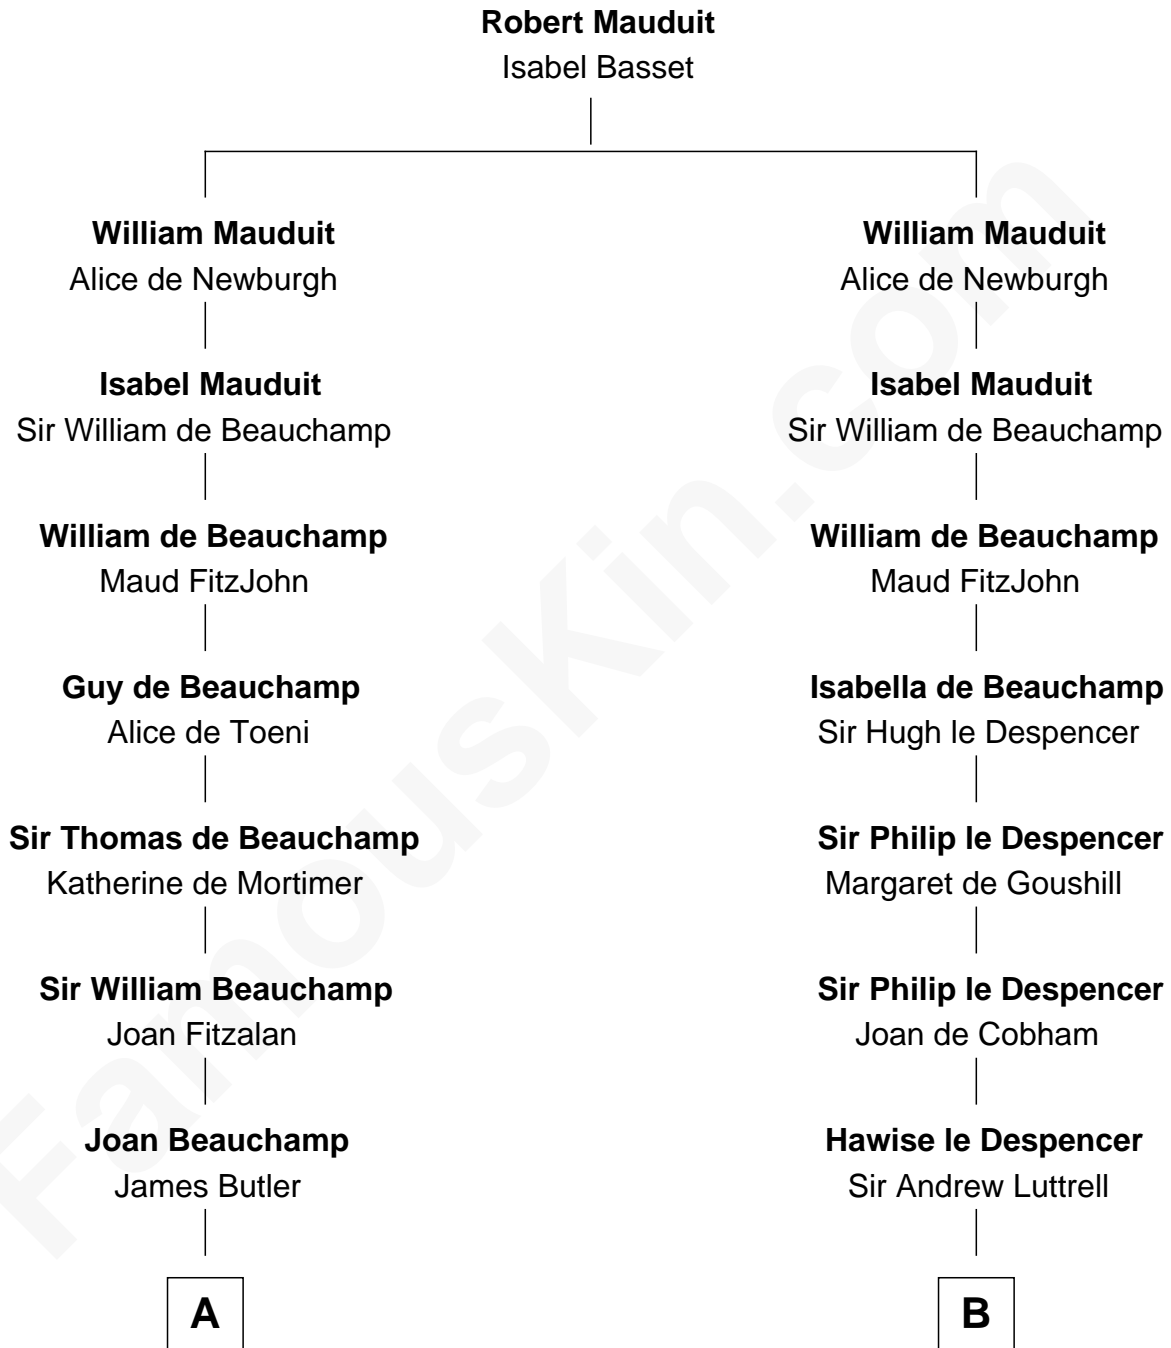

FamousKin.com

Relationship Chart of

Jay Gould

American Railroad "Robber Baron"

20th cousin of

Nicholas Gilman

Signer of the U.S. Constitution

C

Eleazer Osborn

Sarah Burr

Anna Osborn

Abraham Gould

John Burr Gould

Mary More

Jay Gould

"Robber Baron"