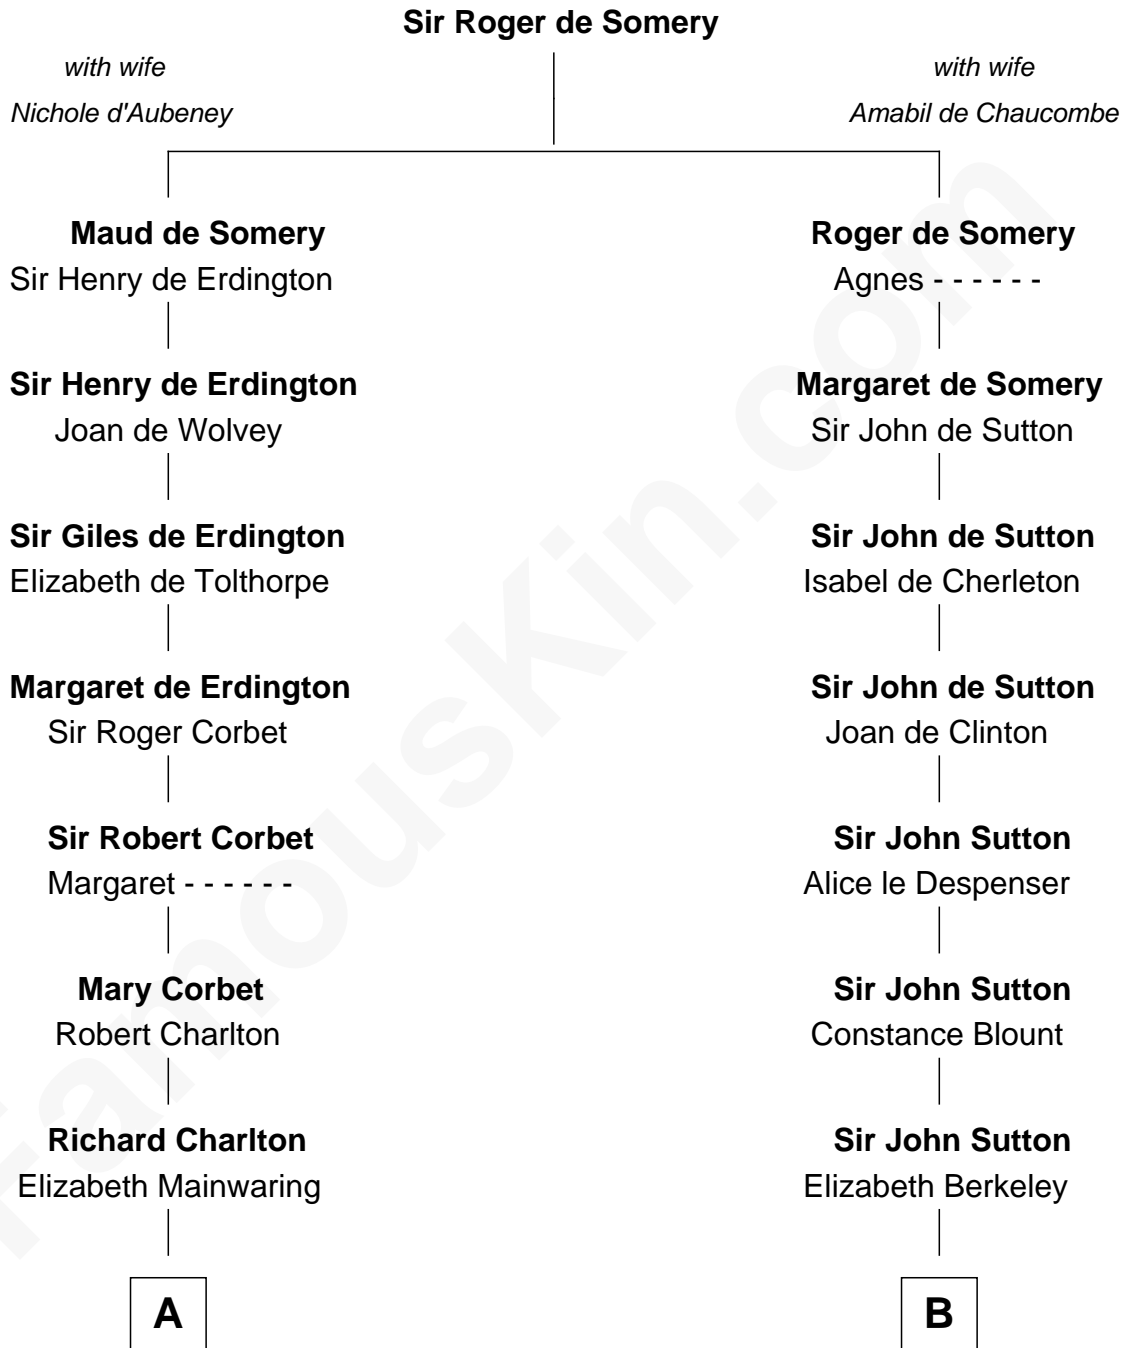

## Relationship Chart of

### Jay Gould

American Railroad "Robber Baron"

17th cousin 1 time removed of

**Nicholas Gilman**

Signer of the U.S. Constitution

C

Ann Taylor  
Nicholas Gilman

Nicholas Gilman  
*Signer of the U.S. Constitution*