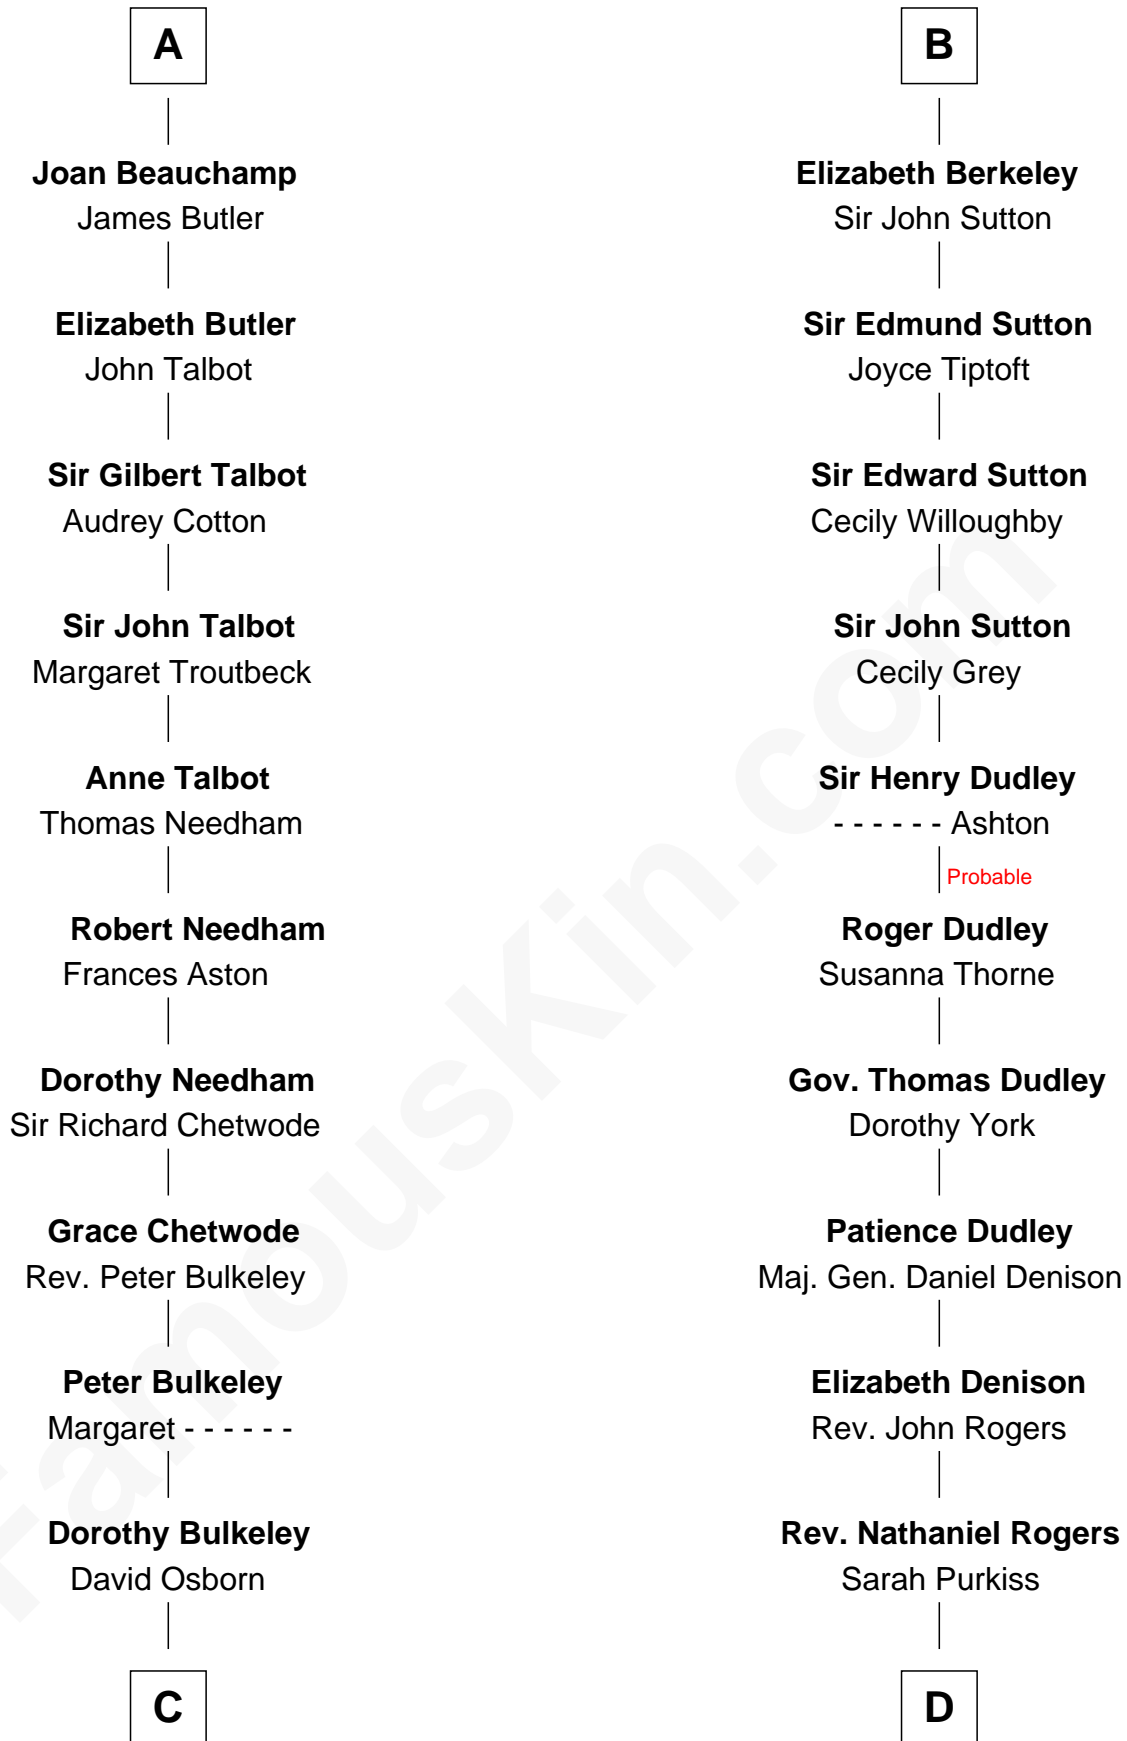

FamousKin.com

Relationship Chart of

Jay Gould

American Railroad "Robber Baron"

19th cousin 2 times removed of

Nicholas Gilman

Signer of the U.S. Constitution

C

Eleazer Osborn
Hannah Bulkeley

Eleazer Osborn
Sarah Burr

Anna Osborn
Abraham Gould

John Burr Gould
Mary More

Jay Gould
"Robber Baron"

D

Elizabeth Rogers
Rev. John Taylor

Ann Taylor
Nicholas Gilman