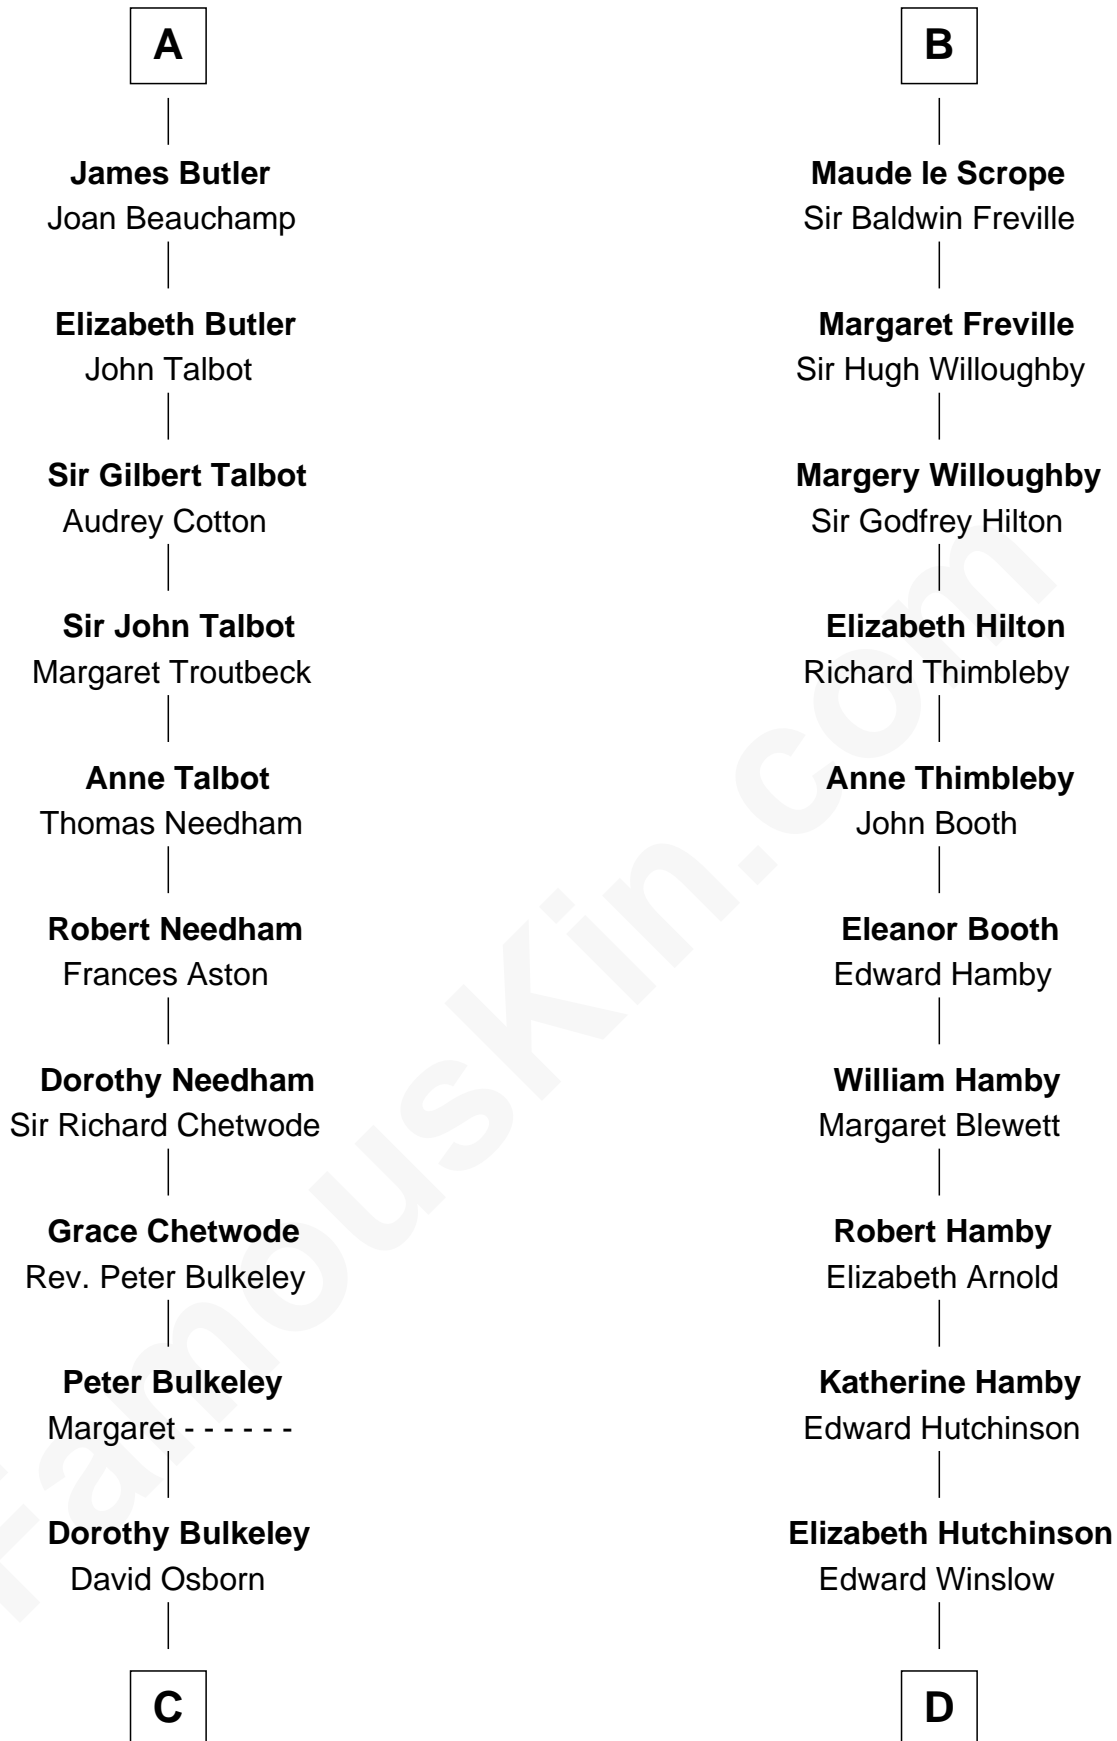

## Relationship Chart of

### Jay Gould

*American Railroad "Robber Baron"*

20th cousin 1 time removed of

### Nicholas Gilman

*Signer of the U.S. Constitution*

**C**

**Eleazer Osborn**  
Hannah Bulkeley

**Eleazer Osborn**  
Sarah Burr

**Anna Osborn**  
Abraham Gould

**John Burr Gould**  
Mary More

**Jay Gould**  
*"Robber Baron"*