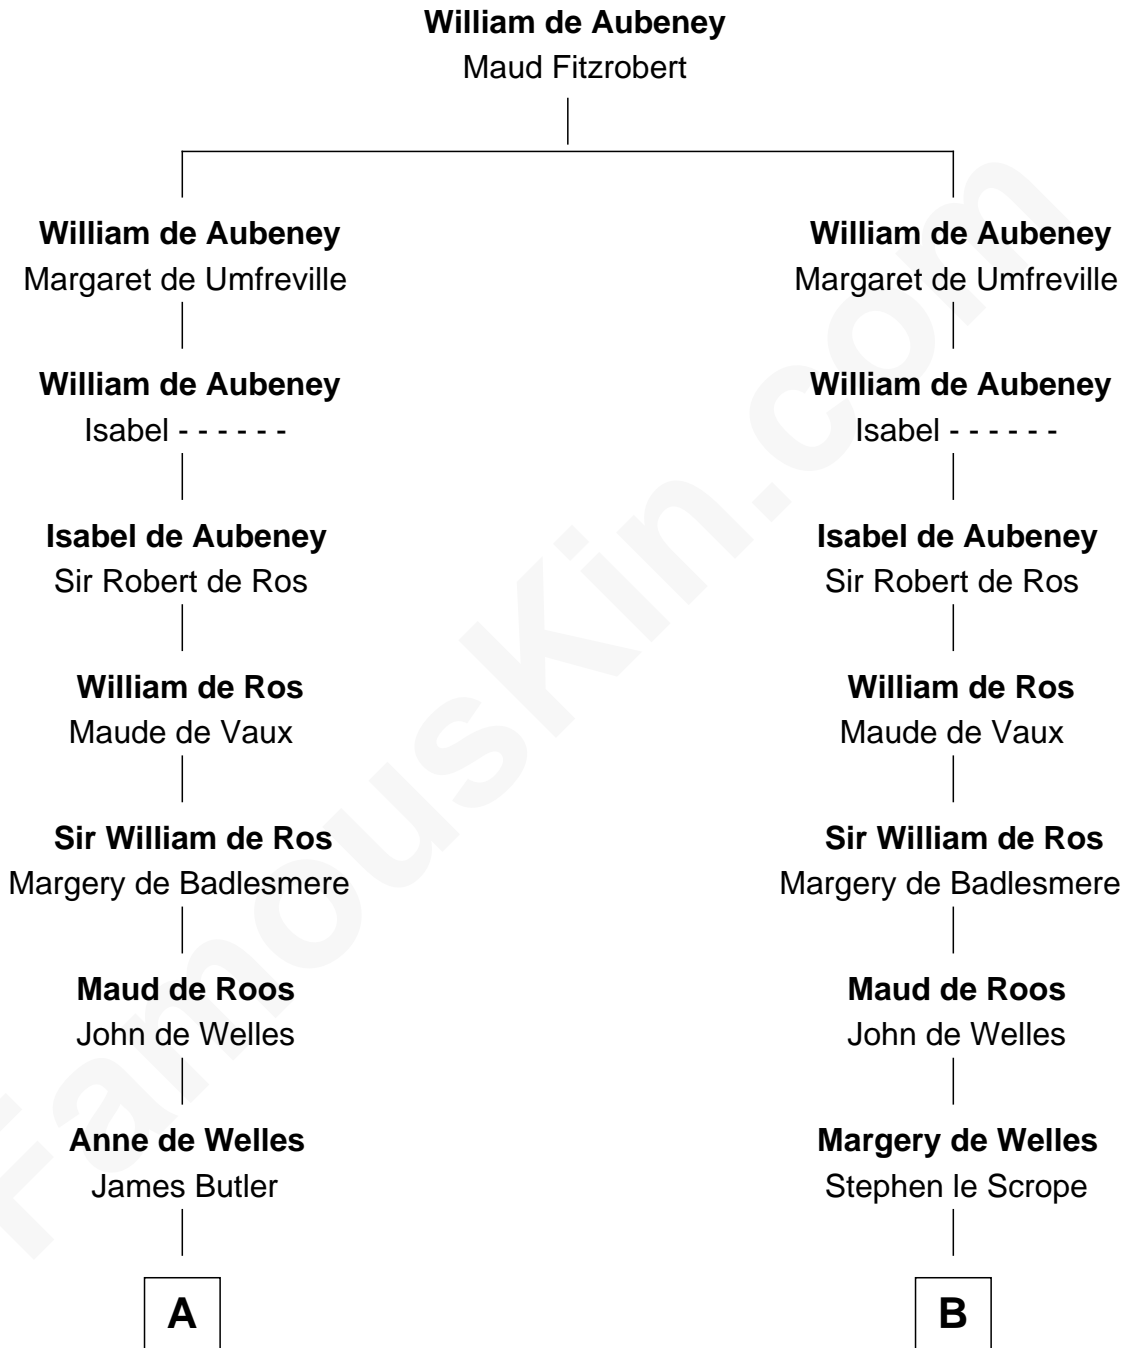

# FamousKin.com

## Relationship Chart of

### Jay Gould

*American Railroad "Robber Baron"*

20th cousin 1 time removed of

### Nicholas Gilman

*Signer of the U.S. Constitution*

**C**

**Eleazer Osborn**  
Hannah Bulkeley

**Eleazer Osborn**  
Sarah Burr

**Anna Osborn**  
Abraham Gould

**John Burr Gould**  
Mary More

**Jay Gould**  
*"Robber Baron"*